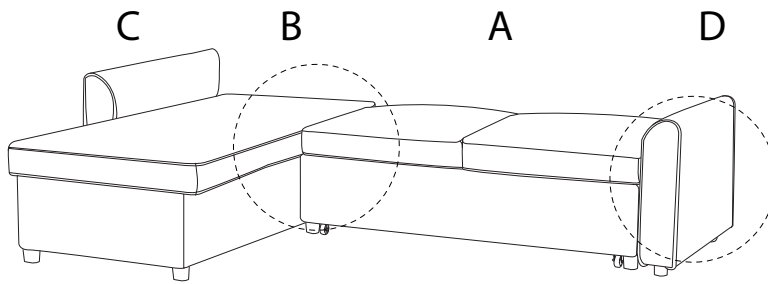

Assembly instructions for the sofa, including safety warnings, estimated time, and required personnel.

- Warning 1:** A warning triangle with an exclamation mark is positioned above a box containing a key icon and a crossed-out power drill icon, indicating that a power drill should not be used for this step.
- Warning 2:** A second warning triangle with an exclamation mark is positioned above a box containing an icon of a cushion being placed on a mat and a crossed-out icon of a cushion being placed on a surface, indicating a specific placement instruction.
- Time:** A clock icon is shown next to the text "30'", indicating an estimated assembly time of 30 minutes.
- Personnel:** An icon of a person is shown next to the number "1", indicating that one person is required for assembly.

1

2

3

A

x 1

D

x 1

1a