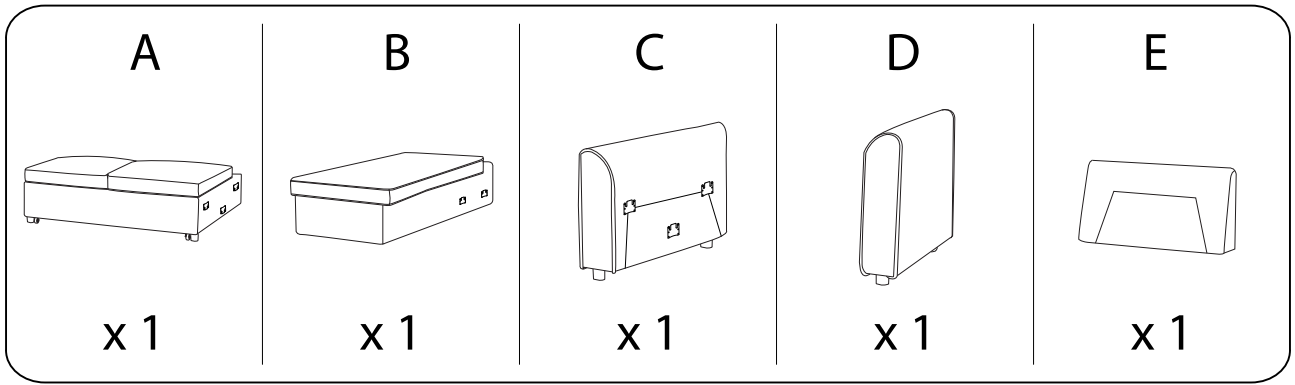

Assembly instructions for the sofa, including safety warnings, estimated time, and required personnel.

- Warning 1:** A warning triangle with an exclamation mark is positioned above a box containing a key icon and a crossed-out power drill icon, indicating that a power drill should not be used for this step.
- Warning 2:** A second warning triangle with an exclamation mark is positioned above a box containing an icon of a cushion being placed on a mat and a crossed-out icon of a cushion being placed on a surface, indicating a specific placement instruction.
- Time:** A clock icon is shown next to the text "30'", indicating an estimated assembly time of 30 minutes.
- Personnel:** An icon of a person is shown next to the number "1", indicating that one person is required for assembly.