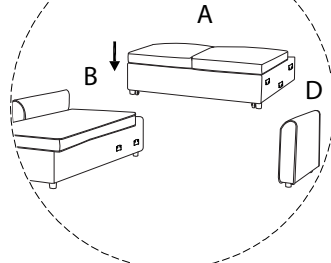

Assembly instructions for the sofa, including safety warnings, estimated time, and required personnel.

- Warning 1:** A warning triangle with an exclamation mark is positioned above a box containing a key icon and a crossed-out power drill icon, indicating that a power drill should not be used for this step.
- Warning 2:** A second warning triangle with an exclamation mark is positioned above a box containing an icon of a cushion being placed on a mat and a crossed-out icon of a cushion being placed on a surface, indicating a specific placement instruction.
- Time:** A clock icon is shown next to the text "30'", indicating an estimated assembly time of 30 minutes.
- Personnel:** An icon of a person is shown next to the number "1", indicating that one person is required for assembly.

1

2

3

A

x 1

D

x 1

1a