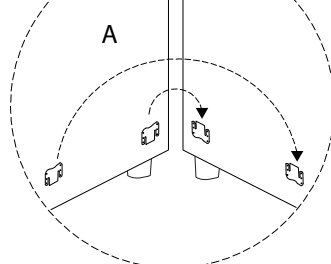

3

A

x 1

D

x 1

1a

1b

4

E

x 1

F

x 1

1a

1b