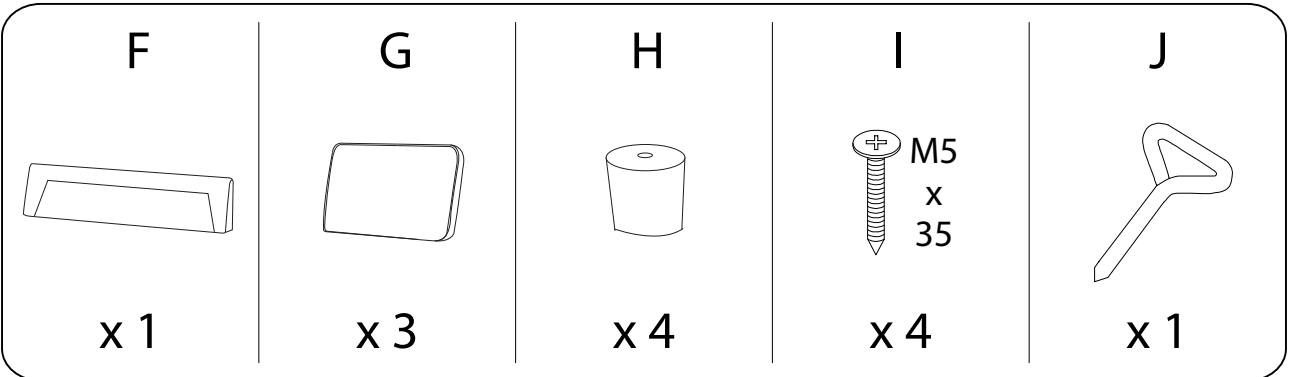

Assembly instructions for the sofa, including safety warnings, estimated time, and required personnel.

- Warning 1:** A warning triangle with an exclamation mark is positioned above a box containing a key icon and a crossed-out power drill icon, indicating that a power drill should not be used for this step.
- Warning 2:** A second warning triangle with an exclamation mark is positioned above a box containing an icon of a cushion being placed on a mat and a crossed-out icon of a cushion being placed on a surface, indicating a specific placement instruction.
- Time:** A clock icon is shown next to the text "30'", indicating an estimated assembly time of 30 minutes.
- Personnel:** An icon of a person is shown next to the number "1", indicating that one person is required for assembly.

G x 3

E

F

C

D

B

A

H x 4

1

2

3

A

x 1

D

x 1

1a