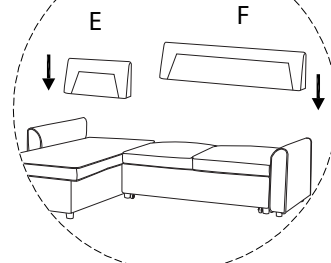

Assembly instructions for the sofa, including safety warnings, estimated time, and required personnel.

- Warning 1:** A warning triangle with an exclamation mark is positioned above a box containing a key icon and a crossed-out power drill icon, indicating that a power drill should not be used for this step.
- Warning 2:** A second warning triangle with an exclamation mark is positioned above a box containing an icon of a cushion being placed on a mat and a crossed-out icon of a cushion being placed on a surface, indicating a specific placement instruction.
- Time:** A clock icon is shown next to the text "30'", indicating an estimated assembly time of 30 minutes.
- Personnel:** An icon of a person is shown next to the number "1", indicating that one person is required for assembly.

1b

4

E

x 1

F

x 1

1a

1b