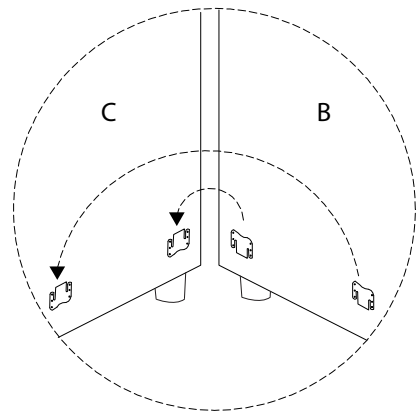

Assembly instructions for the sofa, including safety warnings, estimated time, and required personnel.

- Warning 1:** A warning triangle with an exclamation mark is positioned above a box containing a key icon and a crossed-out power drill icon, indicating that a power drill should not be used for this step.
- Warning 2:** A second warning triangle with an exclamation mark is positioned above a box containing an icon of a cushion being placed on a mat and a crossed-out icon of a cushion being placed on a surface, indicating a specific placement instruction.
- Time:** A clock icon is shown next to the text "30'", indicating an estimated assembly time of 30 minutes.
- Personnel:** An icon of a person is shown next to the number "1", indicating that one person is required for assembly.

G x 3

E

F

C

D

B

A

H x 4

1

2

3

A

x 1

D

x 1

1a