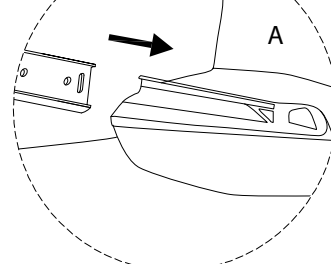

3

A

x 1

D

x 1

1a

1b

4

E

x 1

F

x 1

1a

1b