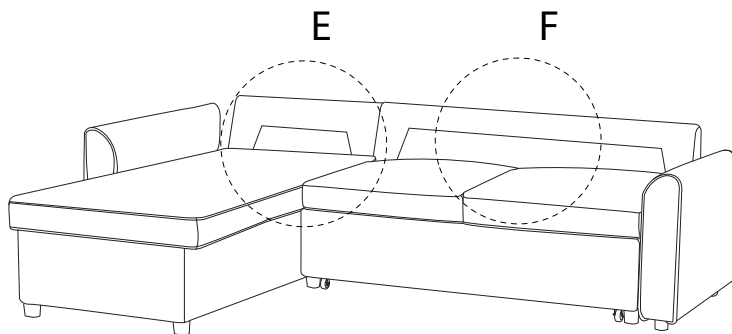

3

A

x 1

D

x 1

1a

1b

4

E

x 1

F

x 1

1a

1b