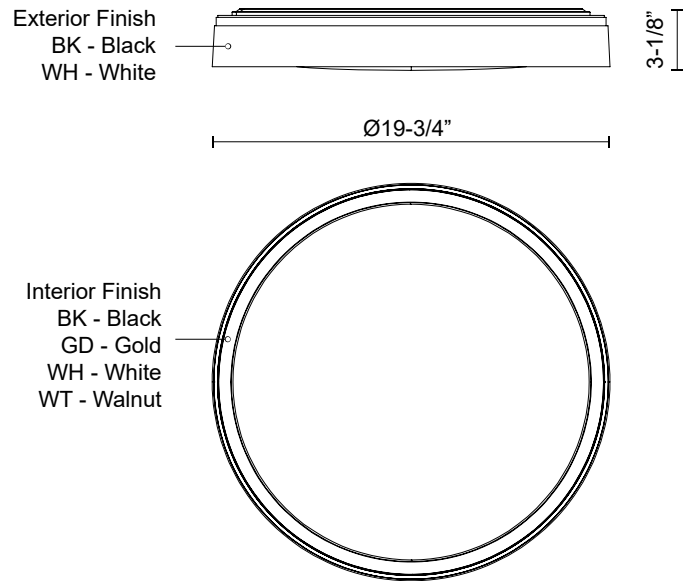

**ESSEX**  
**FM43920**  
 FLUSH MOUNT

PROJECT

**DESCRIPTION**

The Essex Collection brings modern, clean lines to a decorative level. This flush mount collection features a clean frame, available in a combination of Black, Gold, White and Walnut pattern, and a light gap at the top of each fixture to emit decorative up lighting on any ceiling. This fixture is the perfect decorative flush mount for any style design that is looking for an elevated, sleek piece.

**SPECIFICATION DETAILS**

\* For custom options, consult factory for details.

<b>Fixture Dimensions</b>	D19-3/4" x H3-1/8"
<b>Light Source</b>	AC LED Module
<b>Wattage</b>	43W
<b>Total Lumens</b>	3565lm
<b>Delivered Lumens</b>	BK/GD-1780lm; BK/WH-1785lm; BK/WT-1530lm; WH/GD-1780lm; WH/WT-1530lm;
<b>Voltage</b>	120V
<b>Color Temperature</b>	3000K
<b>CRI (Ra)</b>	90CRI
<b>Optional Color Temps</b>	2700K - 5000K Available, Minimum Order Quantities Apply
<b>LED Rated Life</b>	50,000 hours
<b>Diffuser Details</b>	Frosted acrylic diffuser
<b>Dimming</b>	100% - 10%, ELV Dimmer (Not Included)
<b>Location</b>	Dry
<b>Compliance</b>	Energy Star; T24-JA8;
<b>Warranty</b>	5 Years
<b>Mounting Style</b>	All Orientation; Ceiling and Wall;
<b>CEC Title 24 JA8</b>	Yes, JA8-19
<b>Energy Star Certified</b>	Energy Star Compliant