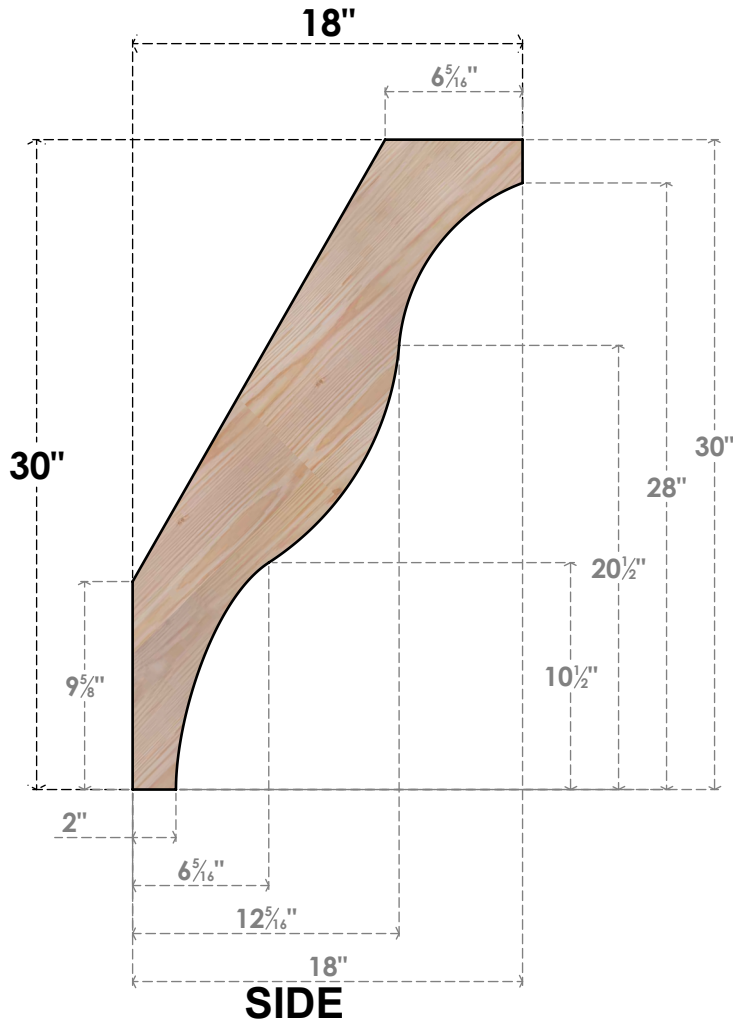

BRC06X18X30FST00SDF

5 1/2"W X 18"D X 30"H FUNSTON SMOOTH BRACE, DOUGLAS FIR

EKENA MILLWORK
 2300 WEST MAIN ST.
 CLARKSVILLE, TX 75426
 TOLL FREE: 866-607-0453
 WWW.EKENAMILLWORK.COM

NOTES

1. INSTALLATION TO BE COMPLETED IN ACCORDANCE WITH MANUFACTURER'S SPECIFICATIONS.
2. DRAWING MAY NOT BE TO SCALE
3. THIS DRAWING IS INTENDED FOR DESIGN AND PLANNING PURPOSES ONLY.
4. ALL INFORMATION CONTAINED HEREIN WAS CURRENT AT THE TIME OF DEVELOPMENT BUT MUST BE REVIEWED AND APPROVED BY THE PRODUCT MANUFACTURER TO BE CONSIDERED ACCURATE.
5. PRODUCTS ARE NOT KILN DRIED. THIS ITEM IS UNIQUE AND WILL CONTAIN THE NATURAL VARIATIONS THAT THE WOOD SPECIES OFFERS. THIS MAY RESULT IN VARIATIONS UP TO 1/4"