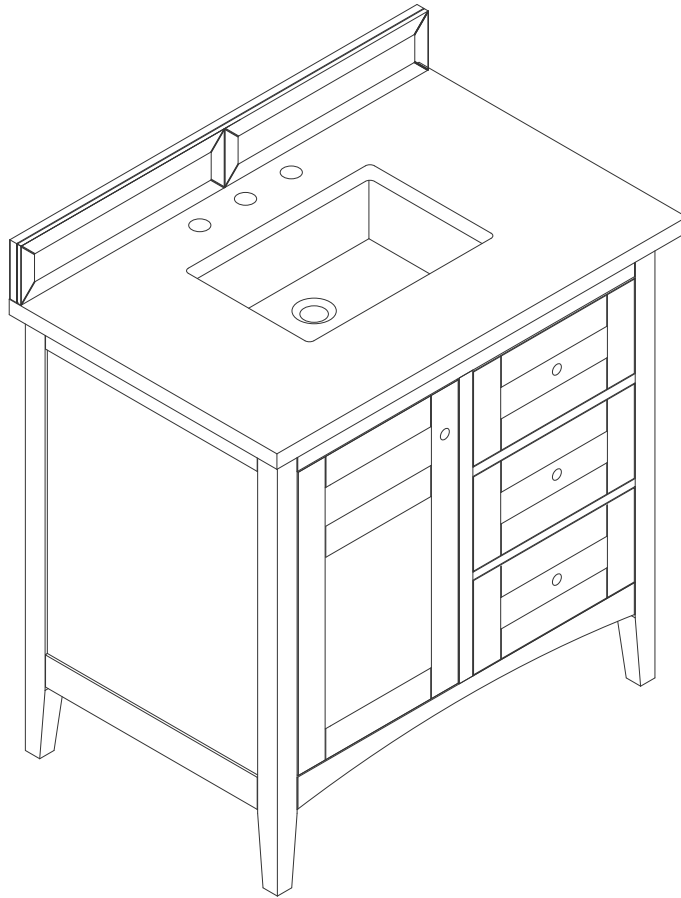

# 36" VANITY

VANITIES

## Features and Materials

Solids: Soft Maple and Yellow Poplar

Panels: Plywood

Installation Type: Floor Standing

Number of Basins: One, with Optional 3cm Top

Vanity Top Included: NO, Optional 3cm Tops Available with Sinks

Number of Doors: One

Number of Drawers: Two

Optional Wooden Backsplash

USB/Power Component: YES

Cord Length: 6'6"

Assembly Type: Installation of Optional 3cm Top

Bamboo Storage Tray: YES

Drawer Box Material and Construction: 15mm Poplar/English Dovetail

## Dimension

Width: 35-1/8"

Depth: 23-1/8"

Height: 33-7/8"

Rough-In Height: 21-1/2"