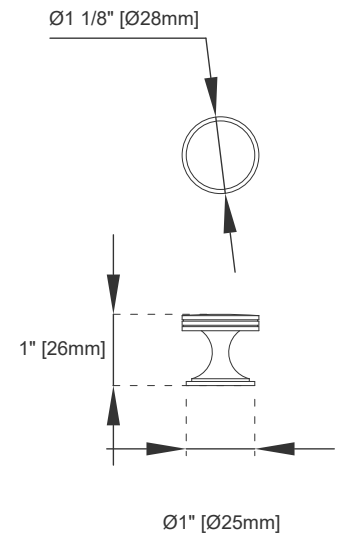

Joinery Hardware Material and Finish: Zinc Alloy in Satin Nickel

Fits Drain Hole Size: 1 3/4"

Overflow: Front Facing

Full Extension, Soft Close Glides

European Soft Close Hinges

Aluminum Laminate Drawer Liners

## Dimension

Width: 35-1/8"

Depth: 23-1/8"

Height: 33-7/8"

Rough-In Height: 21-1/2"

## VANITIES

Top View

Bamboo Drawer Organizer

Front View

Knob

All dimensions are nominal

## VANITIES

Side View 1

Side View 2

Back View

All dimensions are nominal