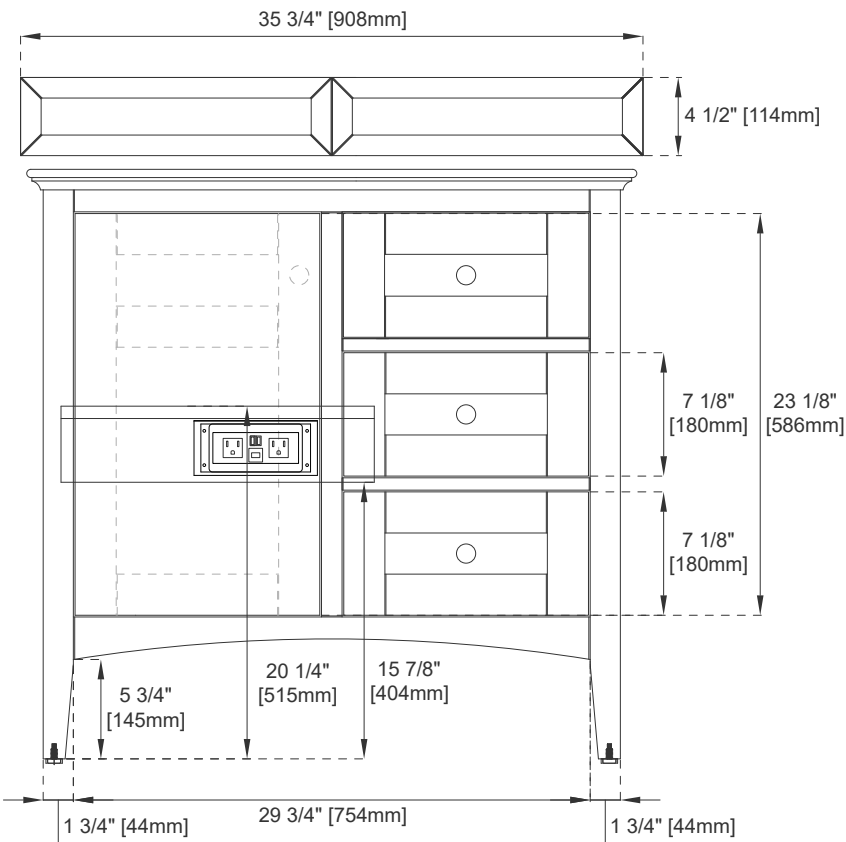

Number of Doors: One

Number of Drawers: Two

Optional Wooden Backsplash

USB/Power Component: YES

Cord Length: 6'6"

Assembly Type: Installation of Optional 3cm Top

Bamboo Storage Tray: YES

Drawer Box Material and Construction: 15mm Poplar/English Dovetail

## Dimension

Width: 35-1/8"

Depth: 23-1/8"

Height: 33-7/8"

Rough-In Height: 21-1/2"

## VANITIES

Top View

Bamboo Drawer Organizer

Front View

Knob

All dimensions are nominal

## VANITIES

Side View 1

Side View 2

Back View

All dimensions are nominal