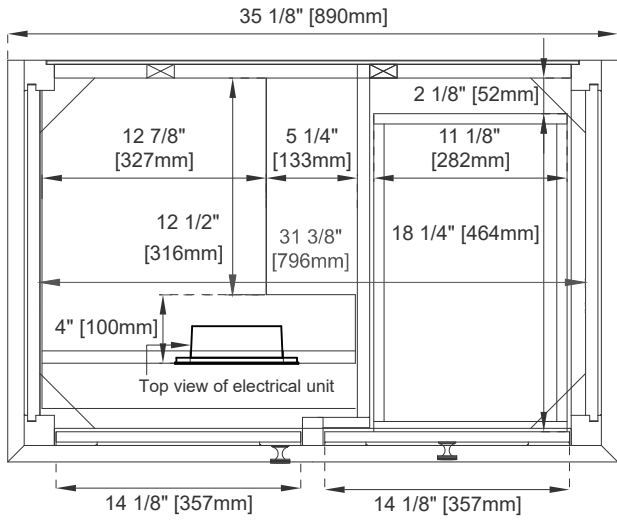

Number of Doors: One

Number of Drawers: Two

Optional Wooden Backsplash

USB/Power Component: YES

Cord Length: 6'6"

Assembly Type: Installation of Optional 3cm Top

Bamboo Storage Tray: YES

Drawer Box Material and Construction: 15mm Poplar/English Dovetail

## Dimension

Width: 35-1/8"

Depth: 23-1/8"

Height: 33-7/8"

Rough-In Height: 21-1/2"

## VANITIES

Top View

Bamboo Drawer Organizer

Front View

Knob

All dimensions are nominal

## VANITIES

Side View 1

Side View 2

Back View

All dimensions are nominal