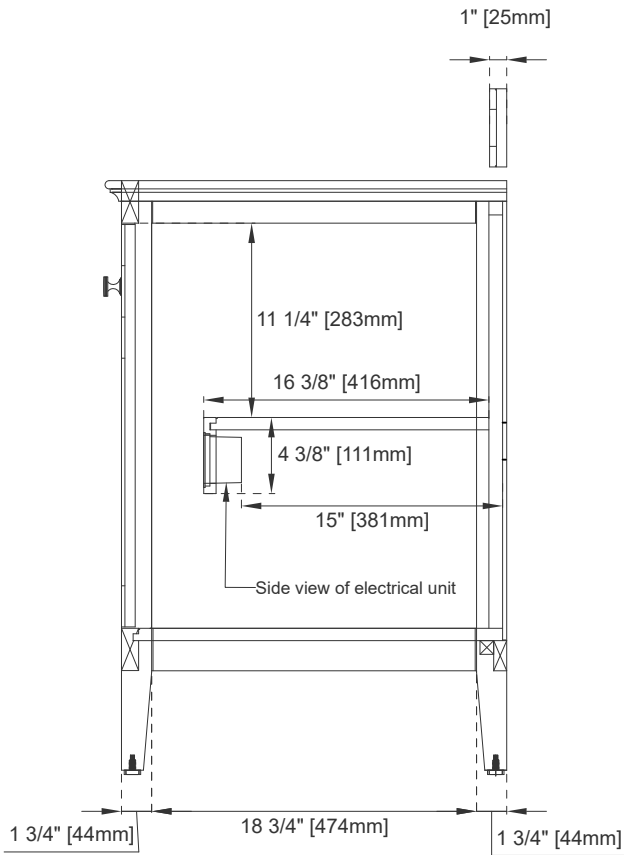

## Dimension

Width: 35-1/8"

Depth: 23-1/8"

Height: 33-7/8"

Rough-In Height: 21-1/2"

## VANITIES

Top View

Bamboo Drawer Organizer

Front View

Knob

All dimensions are nominal

# 36" VANITY

## VANITIES

Side View 1

Side View 2

Back View

All dimensions are nominal