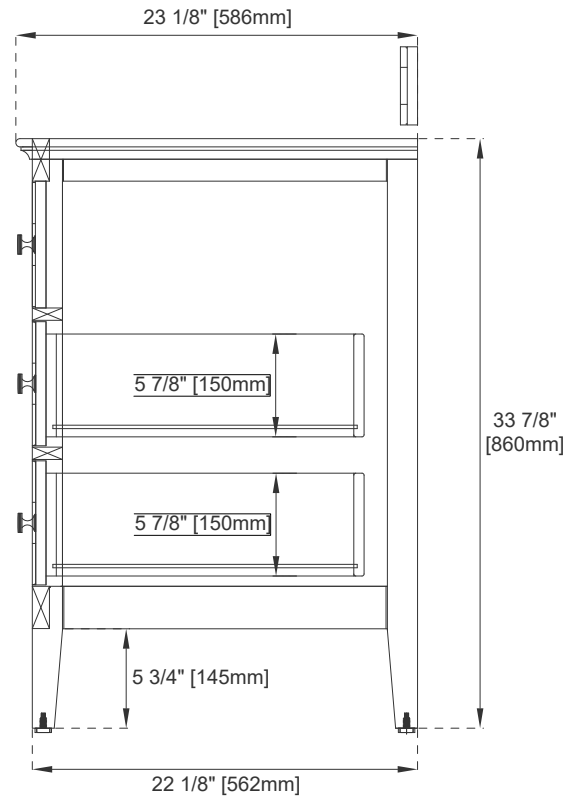

## Dimension

Width: 35-1/8"

Depth: 23-1/8"

Height: 33-7/8"

Rough-In Height: 21-1/2"

## VANITIES

Top View

Bamboo Drawer Organizer

Front View

Knob

All dimensions are nominal

# 36" VANITY

## VANITIES

Side View 1

Side View 2

Back View

All dimensions are nominal