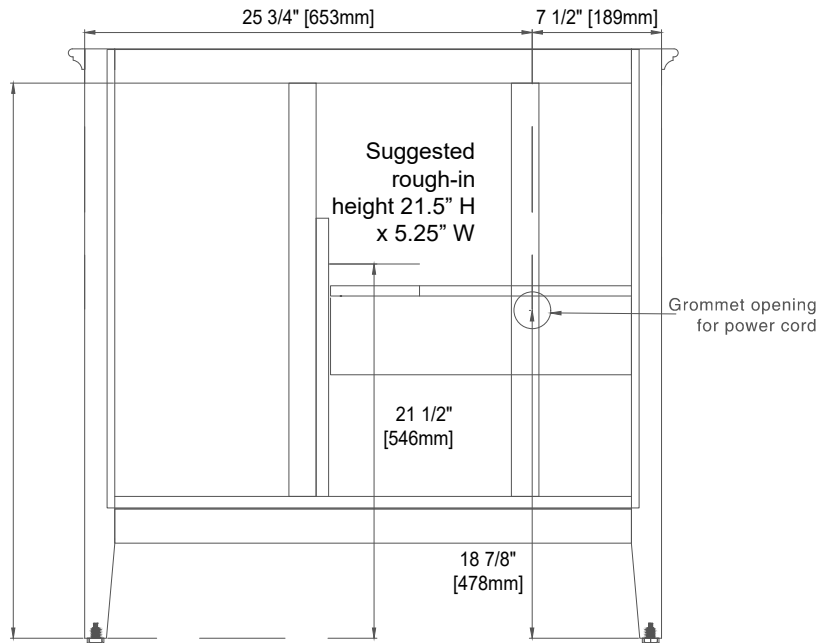

Number of Doors: One

Number of Drawers: Two

Optional Wooden Backsplash

USB/Power Component: YES

Cord Length: 6'6"

Assembly Type: Installation of Optional 3cm Top

Bamboo Storage Tray: YES

Drawer Box Material and Construction: 15mm Poplar/English Dovetail

## Dimension

Width: 35-1/8"

Depth: 23-1/8"

Height: 33-7/8"

Rough-In Height: 21-1/2"

## VANITIES

Top View

Bamboo Drawer Organizer

Front View

Knob

All dimensions are nominal

## VANITIES

Side View 1

Side View 2

Back View

All dimensions are nominal