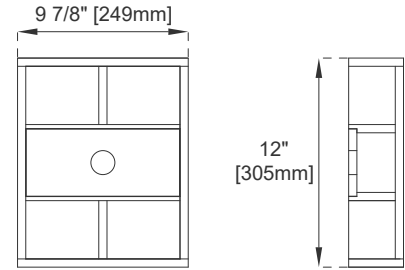

Number of Doors: One

Number of Drawers: Two

Optional Wooden Backsplash

USB/Power Component: YES

Cord Length: 6'6"

Assembly Type: Installation of Optional 3cm Top

Bamboo Storage Tray: YES

Drawer Box Material and Construction: 15mm Poplar/English Dovetail

Joinery Hardware Material and Finish: Zinc Alloy in Satin Nickel

Fits Drain Hole Size: 1 3/4"

Overflow: Front Facing

Full Extension, Soft Close Glides

European Soft Close Hinges

Aluminum Laminate Drawer Liners

## Dimension

Width: 35-1/8"

Depth: 23-1/8"

Height: 33-7/8"

Rough-In Height: 21-1/2"

## VANITIES

Top View

Bamboo Drawer Organizer

Front View

Knob

All dimensions are nominal