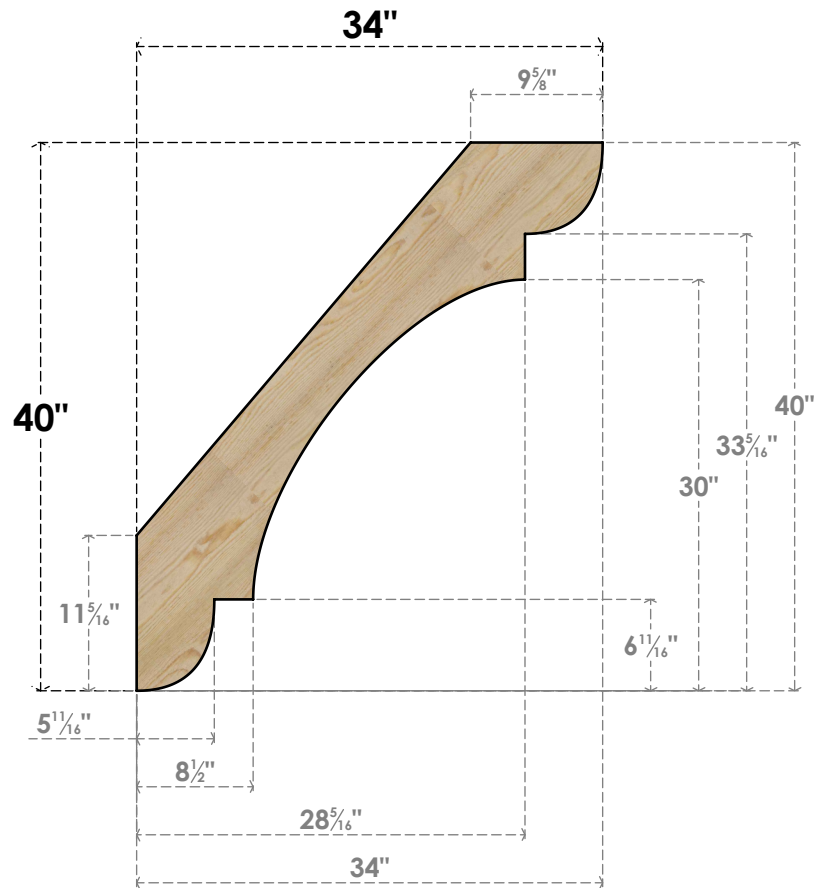

BRC06X34X40OLY00RDF

6"W X 34"D X 40"H OLYMPIC ROUGH SAWN BRACE, DOUGLAS FIR

SIDE

FRONT

EKENA MILLWORK
 2300 WEST MAIN ST.
 CLARKSVILLE, TX 75426
 TOLL FREE: 866-607-0453
 WWW.EKENAMILLWORK.COM

NOTES

1. INSTALLATION TO BE COMPLETED IN ACCORDANCE WITH MANUFACTURER'S SPECIFICATIONS.
2. DRAWING MAY NOT BE TO SCALE
3. THIS DRAWING IS INTENDED FOR DESIGN AND PLANNING PURPOSES ONLY.
4. ALL INFORMATION CONTAINED HEREIN WAS CURRENT AT THE TIME OF DEVELOPMENT BUT MUST BE REVIEWED AND APPROVED BY THE PRODUCT MANUFACTURER TO BE CONSIDERED ACCURATE.
5. PRODUCTS ARE NOT KILN DRIED. THIS ITEM IS UNIQUE AND WILL CONTAIN THE NATURAL VARIATIONS THAT THE WOOD SPECIES OFFERS. THIS MAY RESULT IN VARIATIONS UP TO 1/4"