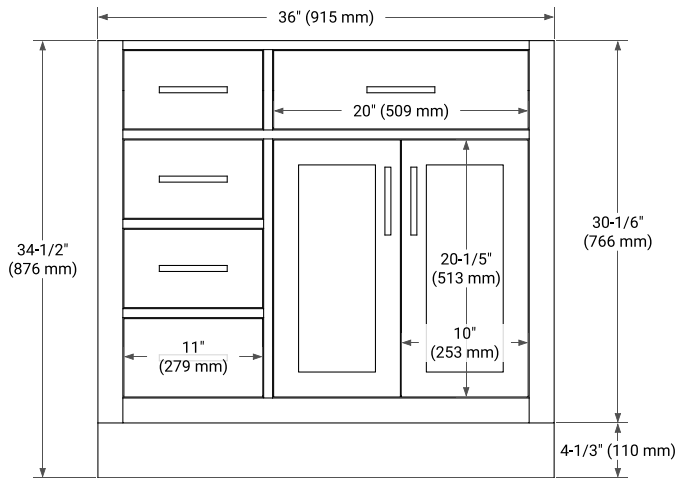

36" RIGHT OFFSET CABINET

BASE CABINET DIMENSIONS

36" W x 21.5" D x 34.5" H

FEATURES

- Solid wood frame & plywood panels
- Dovetail drawers and joints
- Soft closing doors & drawers

HARDWARE FINISHES*

Brushed Nickel   Satin Brass   Matte Black   Polished Chrome

Hardware comes preinstalled with the illustrated option. Other finishes are available on our online store if you prefer a different one.

AVAILABLE COLORS

White   Grey   Midnight Blue   Oak

FRONT VIEW

SIDE VIEW

PLAN VIEW