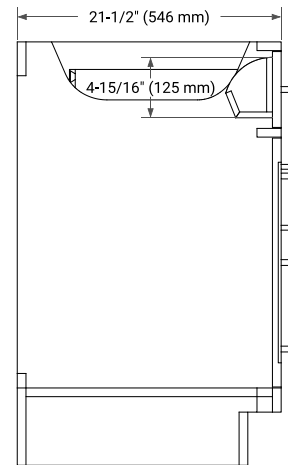

## BASE CABINET DIMENSIONS

36" W x 21.5" D x 34.5" H

## FRONT VIEW

## SIDE VIEW

## PLAN VIEW