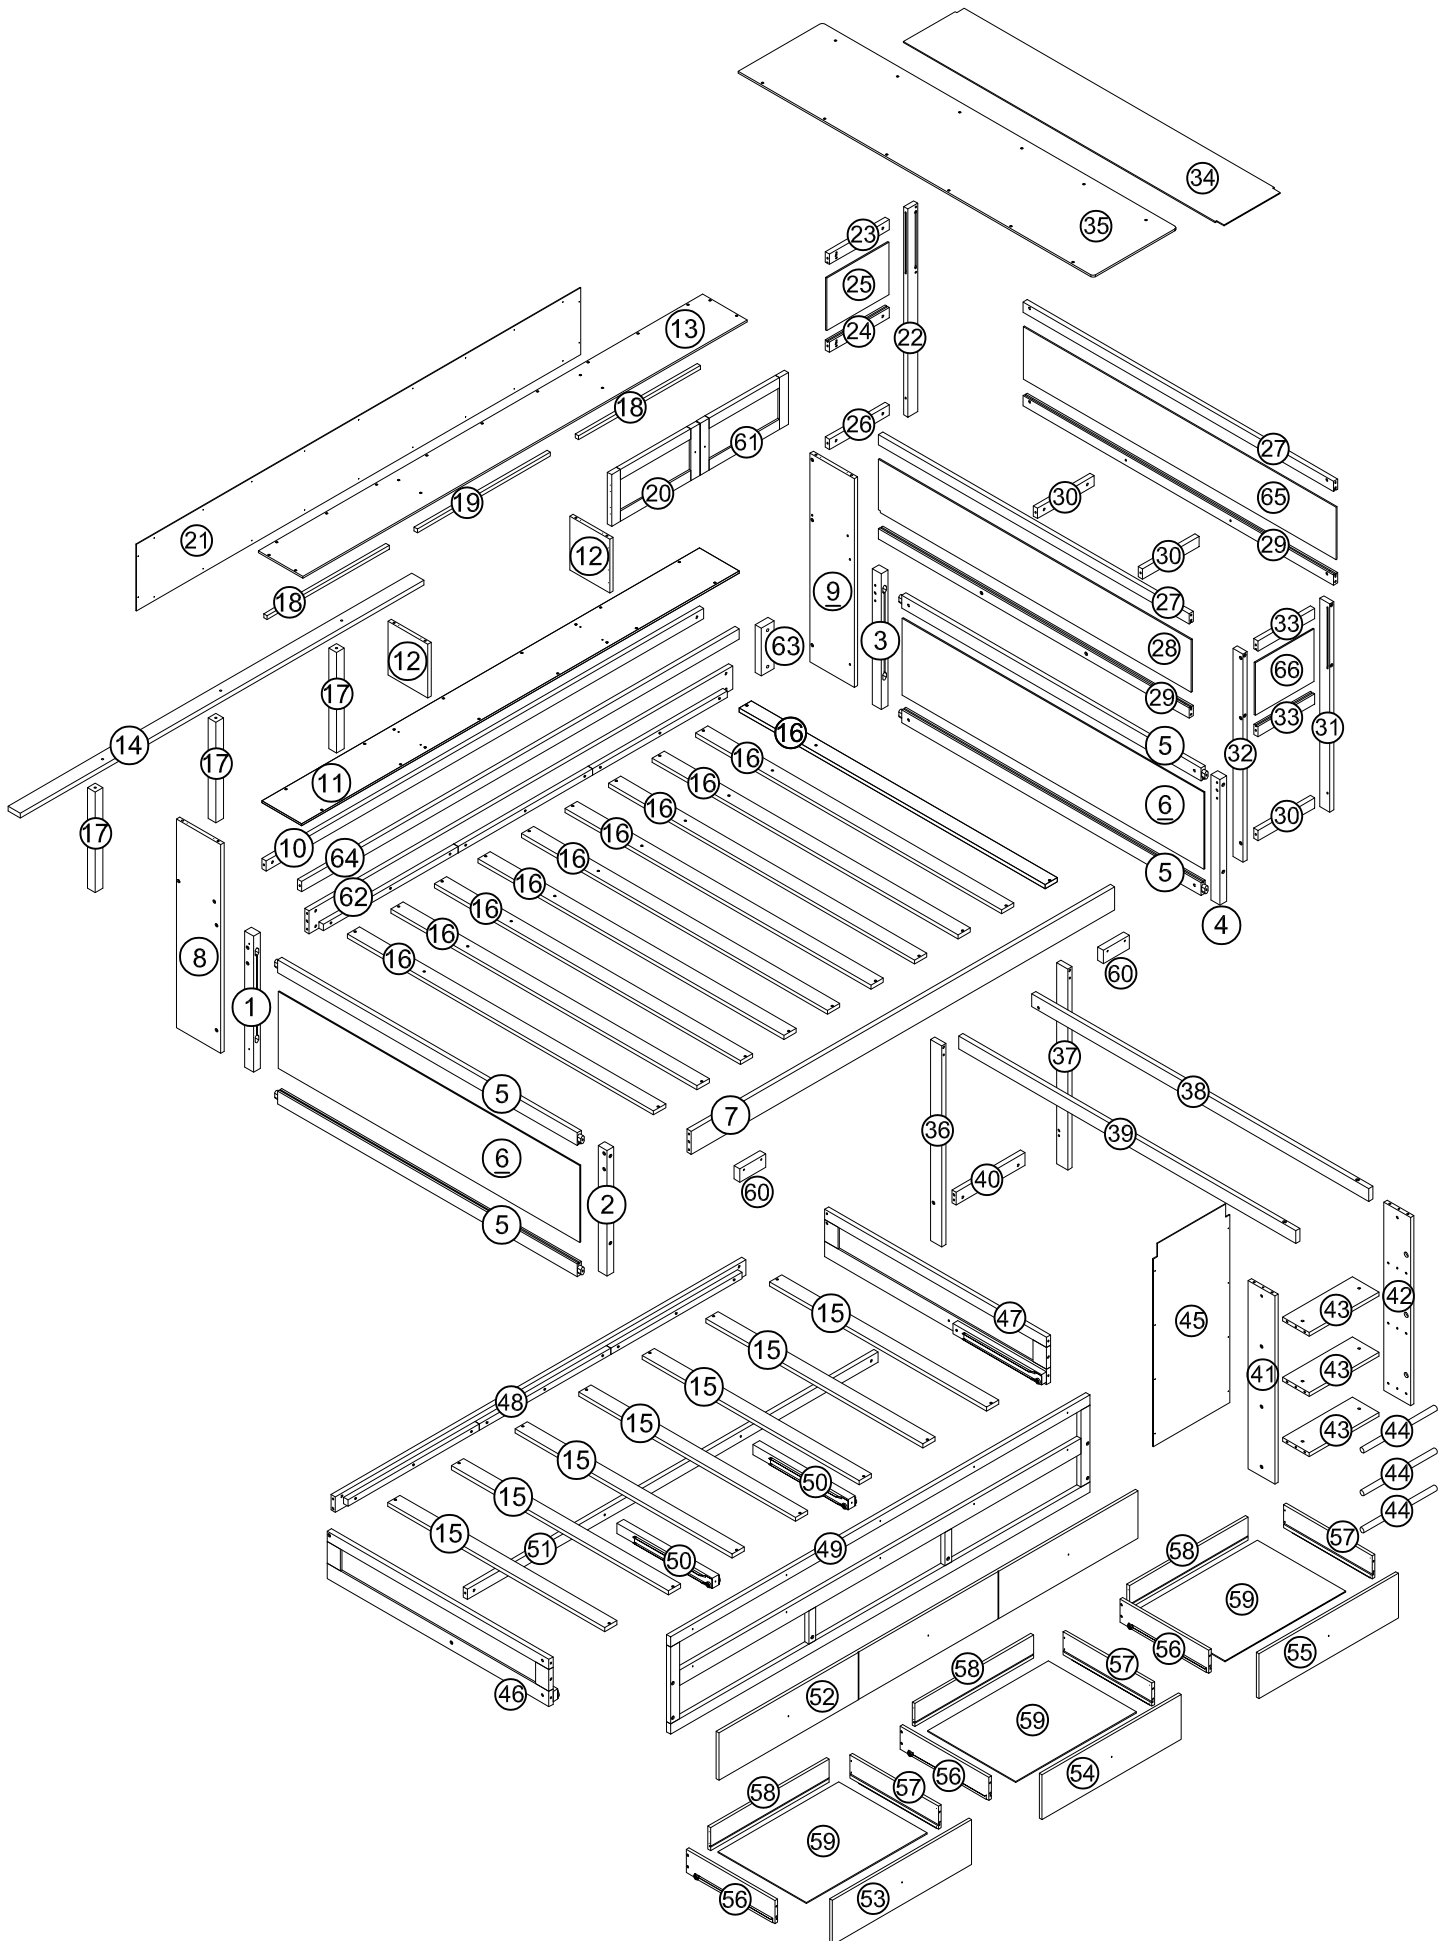

Detail View/Vue détaillée