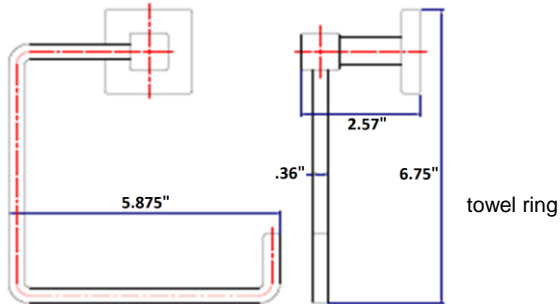

KARSEN Bath Accessories Collection

Specifications

Material Content zinc base & aluminum ring
Installation hardware included

Dimensions

24" towel bar

tp holder

towel ring

robe hook

Warranty & Compliances

Warranty 1 Year Limited Warranty

Order Codes & Finishes/Colors

| | 24" towel bar | robe hook | |
|---------------------------|---------------|-----------|-----------|
| Polished Chrome (US26) | 581470 | 581504 | TRU MATCH |
| Satin Nickel (US15) | 581439 | 581462 | TRU MATCH |
| Oil Rubbed Bronze (US10B) | 581397 | 581421 | TRU MATCH |
| | towel ring | tp holder | |
| Polished Chrome (US26) | 581488 | 581496 | TRU MATCH |
| Satin Nickel (US15) | 581447 | 581454 | TRU MATCH |
| Oil Rubbed Bronze (US10B) | 581405 | 581413 | TRU MATCH |