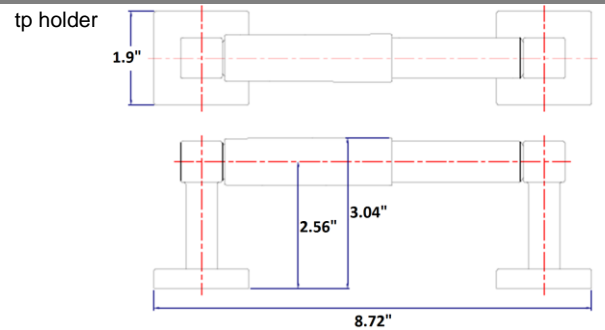

KARSEN Bath Accessories Collection

Specifications

Material Content zinc base & aluminum ring
Installation hardware included

Dimensions

24" towel bar

tp holder

towel ring

robe hook

Warranty & Compliances

Warranty 1 Year Limited Warranty

Order Codes & Finishes/Colors

| | 24" towel bar | robe hook | |
|---------------------------|---------------|-----------|-----------|
| Polished Chrome (US26) | 581470 | 581504 | TRU MATCH |
| Satin Nickel (US15) | 581439 | 581462 | TRU MATCH |
| Oil Rubbed Bronze (US10B) | 581397 | 581421 | TRU MATCH |
| | towel ring | tp holder | |
| Polished Chrome (US26) | 581488 | 581496 | TRU MATCH |
| Satin Nickel (US15) | 581447 | 581454 | TRU MATCH |
| Oil Rubbed Bronze (US10B) | 581405 | 581413 | TRU MATCH |