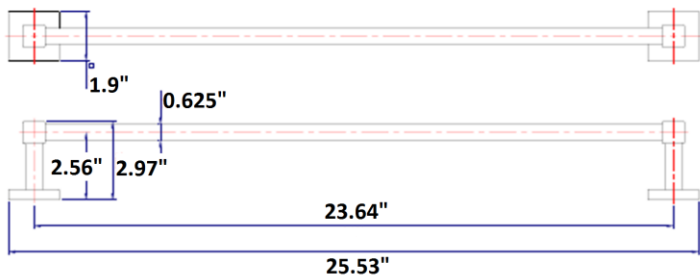

KARSEN Bath Accessories Collection

Specifications

Material Content zinc base & aluminum ring
Installation hardware included

Dimensions

24" towel bar

tp holder

towel ring

robe hook

Warranty & Compliances

Warranty 1 Year Limited Warranty

Order Codes & Finishes/Colors

| | 24" towel bar | robe hook | |
|---------------------------|---------------|-----------|-----------|
| Polished Chrome (US26) | 581470 | 581504 | TRU MATCH |
| Satin Nickel (US15) | 581439 | 581462 | TRU MATCH |
| Oil Rubbed Bronze (US10B) | 581397 | 581421 | TRU MATCH |
| | towel ring | tp holder | |
| Polished Chrome (US26) | 581488 | 581496 | TRU MATCH |
| Satin Nickel (US15) | 581447 | 581454 | TRU MATCH |
| Oil Rubbed Bronze (US10B) | 581405 | 581413 | TRU MATCH |