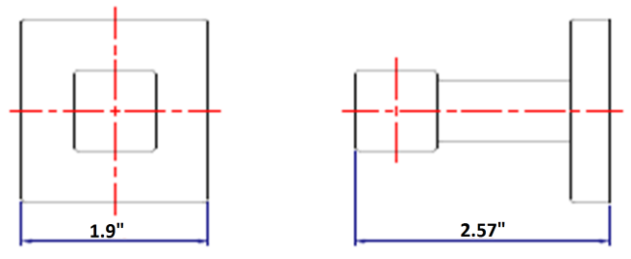

KARSEN Bath Accessories Collection

Specifications

Material Content zinc base & aluminum ring
Installation hardware included

Dimensions

24" towel bar

tp holder

towel ring

robe hook

Warranty & Compliances

Warranty 1 Year Limited Warranty

Order Codes & Finishes/Colors

| | 24" towel bar | robe hook | |
|---------------------------|---------------|-----------|-----------|
| Polished Chrome (US26) | 581470 | 581504 | TRU MATCH |
| Satin Nickel (US15) | 581439 | 581462 | TRU MATCH |
| Oil Rubbed Bronze (US10B) | 581397 | 581421 | TRU MATCH |
| | towel ring | tp holder | |
| Polished Chrome (US26) | 581488 | 581496 | TRU MATCH |
| Satin Nickel (US15) | 581447 | 581454 | TRU MATCH |
| Oil Rubbed Bronze (US10B) | 581405 | 581413 | TRU MATCH |