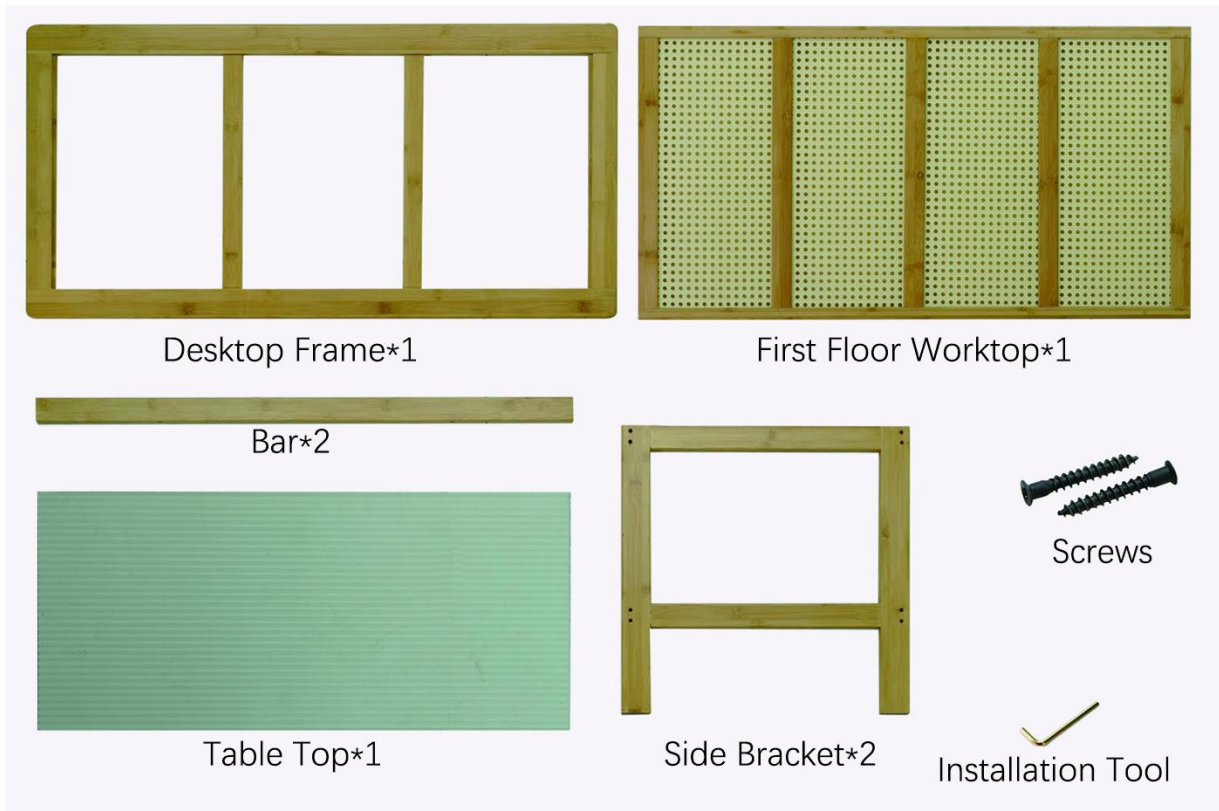

⚠ Installation Tips

- ① Please read the user manual carefully to understand the precautions during the installation and maintenance of furniture.
- ② Strictly follow the assembly instructions.
- ③ Carefully check whether the parts in the packing box are complete.
- ④ Assemble on the packing box to avoid damaging the furniture and room floor.
- ⑤ Only use a rag or a slightly wet cloth to clean the furniture surface. Do not use a strong scrub.
- ⑥ The use of mismatched accessories may cause product damage. Please confirm the models of various accessories before assembly.