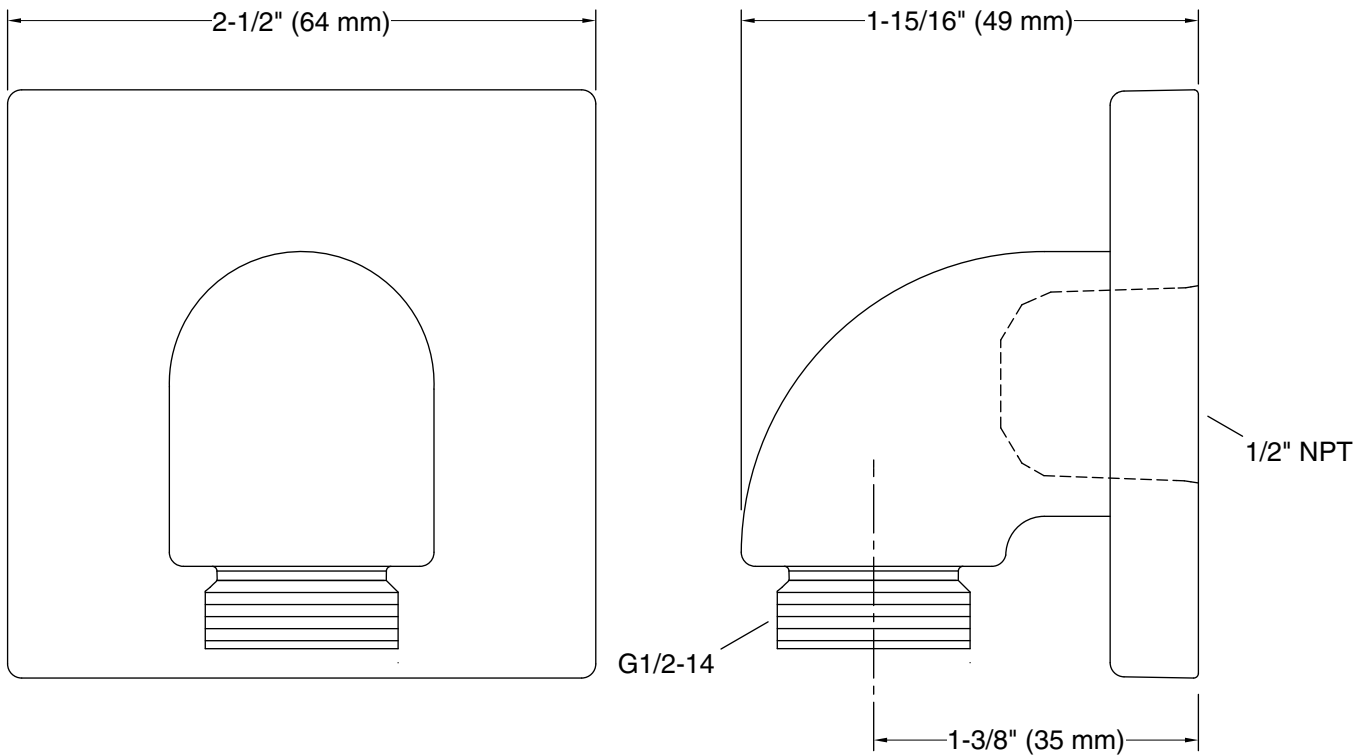

Technical Information

All product dimensions are nominal.

Drain included: No

Notes

Install this product according to the installation instructions.