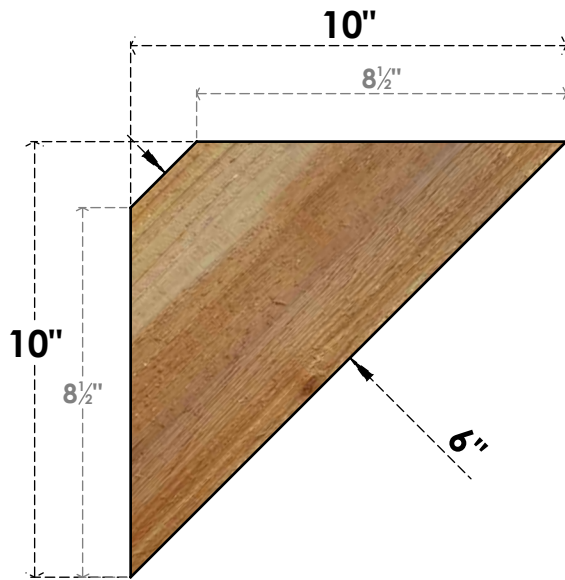

BRC06X10X10TRA00RWR

6"W X 10"D X 10"H TRADITIONAL ROUGH SAWN BRACE, WESTERN RED CEDAR

SIDE

FRONT

EKENA MILLWORK
2300 WEST MAIN ST.
CLARKSVILLE, TX 75426
TOLL FREE: 866-607-0453
WWW.EKENAMILLWORK.COM

NOTES

1. INSTALLATION TO BE COMPLETED IN ACCORDANCE WITH MANUFACTURER'S SPECIFICATIONS.
2. DRAWING MAY NOT BE TO SCALE
3. THIS DRAWING IS INTENDED FOR DESIGN AND PLANNING PURPOSES ONLY.
4. ALL INFORMATION CONTAINED HEREIN WAS CURRENT AT THE TIME OF DEVELOPMENT BUT MUST BE REVIEWED AND APPROVED BY THE PRODUCT MANUFACTURER TO BE CONSIDERED ACCURATE.
5. PRODUCTS ARE NOT KILN DRIED. THIS ITEM IS UNIQUE AND WILL CONTAIN THE NATURAL VARIATIONS THAT THE WOOD SPECIES OFFERS. THIS MAY RESULT IN VARIATIONS UP TO 1/4"