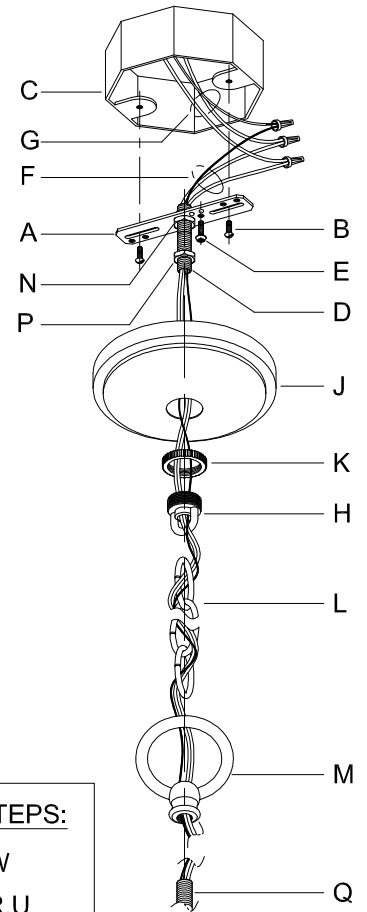

Assembly & Installation Instructions

CAUTION: Read instructions carefully and turn electricity off at main circuit breaker panel before beginning installation.

WARNING - If any Special Control Devices are used with this Fixture, Follow the Instructions Carefully to assure full compliance with N.E.C. requirements. If there are any questions, contact a Qualified Electrical Contractor.
WARNING - This product contains chemicals known to the State of California to cause cancer, birth defects and /or other reproductive harm. Thoroughly wash hands after installing, handling, cleaning, or otherwise touching this product.
CAUTION - All glass is fragile, use care when handling Glass component(s) and or Lamp(s).

CANOPY MOUNTING & WIRE CONNECTION ASSEMBLY STEPS:

1. D,E → A
2. B,A → C
3. N,P,H → D
4. P → H (TO LOCK) (À VERROUILLER) (APRETAR)
5. F → M
6. M → Q
7. L → M
8. J,K → L
9. L → H
10. F → L,K,J,H,D
11. F → G
12. J,K → H

FIXTURE ASSEMBLY STEPS:

1. T → W
2. S → R,U

B, C, G & T
 (NOT FURNISHED)
 (NON FOURNIE)
 (NO INCLUIDA)

Instructions d'Assemblage et Installation

MISE EN GARDE: Lire les instructions avec soin et couper le courant au disjoncteur central avant de commencer l'installation.