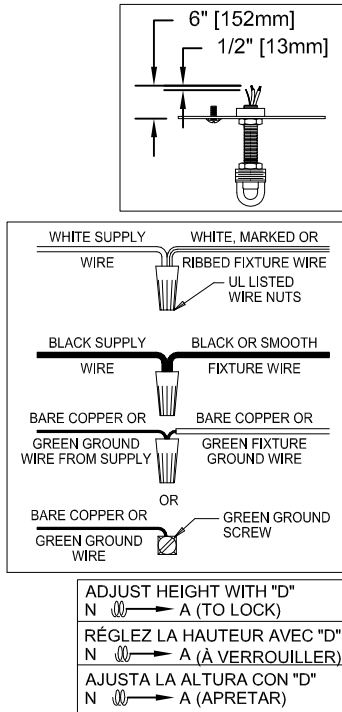

Assembly & Installation Instructions

CAUTION: Read instructions carefully and turn electricity off at main circuit breaker panel before beginning installation.

WARNING - If any Special Control Devices are used with this Fixture, Follow the Instructions Carefully to assure full compliance with N.E.C. requirements. If there are any questions, contact a Qualified Electrical Contractor.
WARNING - This product contains chemicals known to the State of California to cause cancer, birth defects and /or other reproductive harm. Thoroughly wash hands after installing, handling, cleaning, or otherwise touching this product.
CAUTION - All glass is fragile, use care when handling Glass component(s) and or Lamp(s).

CANOPY MOUNTING & WIRE CONNECTION ASSEMBLY STEPS:

1. D,E → A
2. B,A → C
3. N,P,H → D
4. P → H (TO LOCK) (À VERROUILLER) (APRETAR)
5. F → M
6. M → Q
7. L → M
8. J,K → L
9. L → H
10. F → L,K,J,H,D
11. F → G
12. J,K → H

FIXTURE ASSEMBLY STEPS:

1. T → W
2. S → R,U

B, C, G & T
 (NOT FURNISHED)
 (NON FOURNIE)
 (NO INCLUIDA)

Instructions d'Assemblage et Installation

MISE EN GARDE: Lire les instructions avec soin et couper le courant au disjoncteur central avant de commencer l'installation.