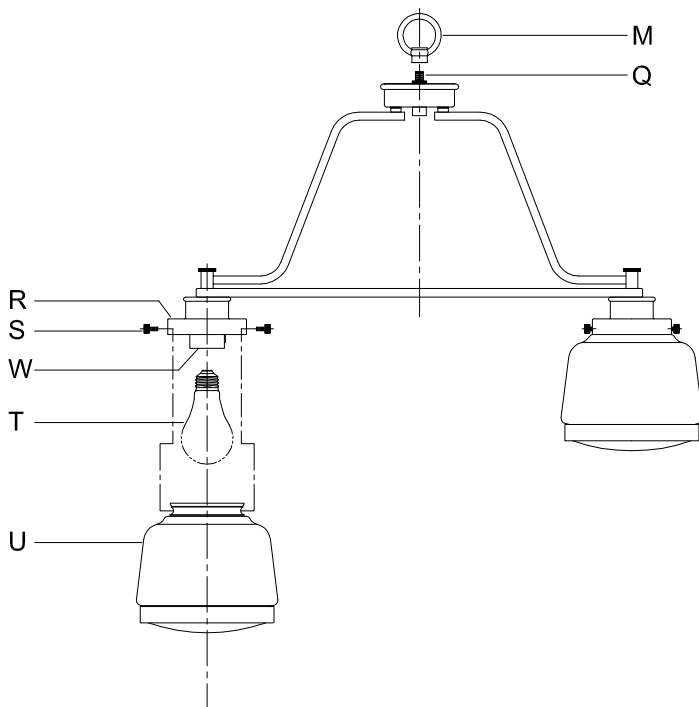

Assembly & Installation Instructions

CAUTION: Read instructions carefully and turn electricity off at main circuit breaker panel before beginning installation.

WARNING - If any Special Control Devices are used with this Fixture, Follow the Instructions Carefully to assure full compliance with N.E.C. requirements. If there are any questions, contact a Qualified Electrical Contractor.
WARNING - This product contains chemicals known to the State of California to cause cancer, birth defects and /or other reproductive harm. Thoroughly wash hands after installing, handling, cleaning, or otherwise touching this product.
CAUTION - All glass is fragile, use care when handling Glass component(s) and or Lamp(s).

CANOPY MOUNTING & WIRE CONNECTION ASSEMBLY STEPS:

1. D,E → A
2. B,A → C
3. N,P,H → D
4. P → H (TO LOCK) (À VERROUILLER) (APRETAR)
5. F → M
6. M → Q
7. L → M
8. J,K → L
9. L → H
10. F → L,K,J,H,D
11. F → G
12. J,K → H

FIXTURE ASSEMBLY STEPS:

1. T → W
2. S → R,U

B, C, G & T
 (NOT FURNISHED)
 (NON FOURNIE)
 (NO INCLUIDA)

Instructions d'Assemblage et Installation

MISE EN GARDE: Lire les instructions avec soin et couper le courant au disjoncteur central avant de commencer l'installation.