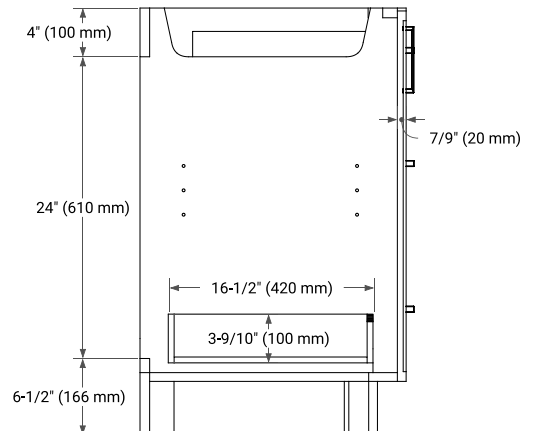

KELLY 54" SINGLE SINK BASE CABINET

ARIEL

BASE CABINET DIMENSIONS

54" W x 21.5" D x 34.5" H

FEATURES

- Solid wood frame and Plywood
- Soft-close system
- Dovetail construction
- Stylish Slim Shaker Door
- Pull-out inside drawer
- Adjustable shelf

AVAILABLE COLORS

White

Grey

Midnight Blue

Oak

HARDWARE FINISHES

Matte Black

FRONT VIEW

SIDE VIEW

PLAN VIEW