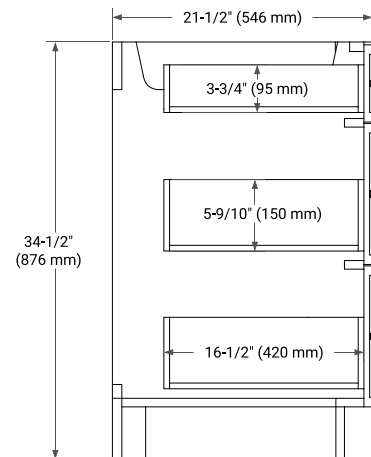

## BASE CABINET DIMENSIONS

54" W x 21.5" D x 34.5" H

## SIDE VIEW

## PLAN VIEW

## OVERALL DIMENSIONS

55" W x 22" D x 1.5" H