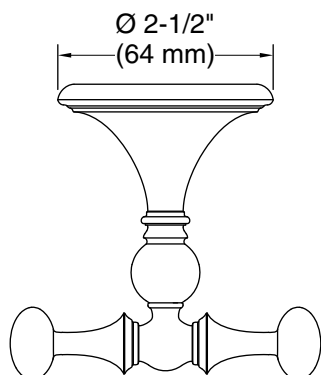

Features

- Double hook holds multiple items securely.
- Coordinates with traditional-style KOHLER® faucets and showering components.

Material

- Premium metal construction for durability and reliability.
- KOHLER finishes resist corrosion and tarnishing.

Recommended Products/Accessories

K-31511-TX robe with Textured weave

Included Components

Additional Components:
Installation hardware
template

Codes/Standards

None Applicable

KOHLER® Faucet Lifetime Limited Warranty

Technical Information

All product dimensions are nominal.

Material: Zinc, Stainless Steel

Notes

Install this product according to the installation instructions.