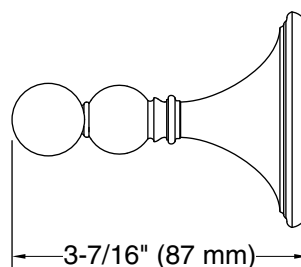

Features

- Double hook holds multiple items securely.
- Coordinates with traditional-style KOHLER® faucets and showering components.

Material

- Premium metal construction for durability and reliability.
- KOHLER finishes resist corrosion and tarnishing.

Recommended Products/Accessories

K-31511-TX robe with Textured weave

Included Components

Additional Components:
Installation hardware
template

Codes/Standards

None Applicable

KOHLER® Faucet Lifetime Limited Warranty

Technical Information

All product dimensions are nominal.

Material: Zinc, Stainless Steel

Notes

Install this product according to the installation instructions.