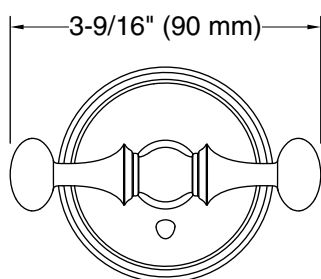

Features

- Double hook holds multiple items securely.
- Coordinates with traditional-style KOHLER® faucets and showering components.

Material

- Premium metal construction for durability and reliability.
- KOHLER finishes resist corrosion and tarnishing.

Technical Information

All product dimensions are nominal.

Material: Zinc, Stainless Steel

Notes

Install this product according to the installation instructions.