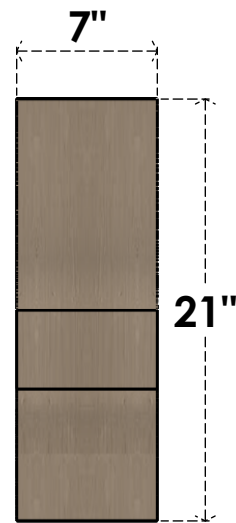

# ITEM NUMBER: CORU07X14X21RIDRCPR

7"W X 14"D X 21"H SERIES 2 CLASSIC RIDGEWOOD ROUGH CEDAR  
TIMBERTHANE FAUX WOOD CORBEL, PRIMED

**SIDE PROFILE**

**FRONT PROFILE**

**ISOMETRIC**

EKENA MILLWORK  
2300 WEST MAIN ST.  
CLARKSVILLE, TX 75426  
TOLL FREE: 866-607-0453  
WWW.EKENAMILLWORK.COM

NOTES

1. INSTALLATION TO BE COMPLETED IN ACCORDANCE WITH MANUFACTURER'S SPECIFICATIONS.
2. DRAWING MAY NOT BE TO SCALE
3. THIS DRAWING IS INTENDED FOR DESIGN AND PLANNING PURPOSES ONLY.
4. ALL INFORMATION CONTAINED HEREIN WAS CURRENT AT THE TIME OF DEVELOPMENT BUT MUST BE REVIEWED AND APPROVED BY THE PRODUCT MANUFACTURER TO BE CONSIDERED ACCURATE.
5. TIMBERTHANE ARCHITECTURAL PRODUCTS ARE MADE FROM HIGH DENSITY URETHANE AND COME FACTORY PRIMED