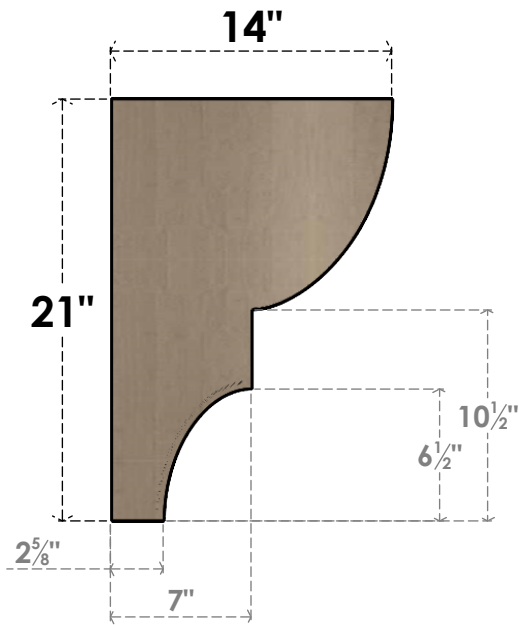

# ITEM NUMBER: CORU07X14X21RIDRCPR

7"W X 14"D X 21"H SERIES 2 CLASSIC RIDGEWOOD ROUGH CEDAR  
TIMBERTHANE FAUX WOOD CORBEL, PRIMED

**SIDE PROFILE**

**FRONT PROFILE**

**ISOMETRIC**

EKENA MILLWORK  
2300 WEST MAIN ST.  
CLARKSVILLE, TX 75426  
TOLL FREE: 866-607-0453  
WWW.EKENAMILLWORK.COM

NOTES

1. INSTALLATION TO BE COMPLETED IN ACCORDANCE WITH MANUFACTURER'S SPECIFICATIONS.
2. DRAWING MAY NOT BE TO SCALE
3. THIS DRAWING IS INTENDED FOR DESIGN AND PLANNING PURPOSES ONLY.
4. ALL INFORMATION CONTAINED HEREIN WAS CURRENT AT THE TIME OF DEVELOPMENT BUT MUST BE REVIEWED AND APPROVED BY THE PRODUCT MANUFACTURER TO BE CONSIDERED ACCURATE.
5. TIMBERTHANE ARCHITECTURAL PRODUCTS ARE MADE FROM HIGH DENSITY URETHANE AND COME FACTORY PRIMED