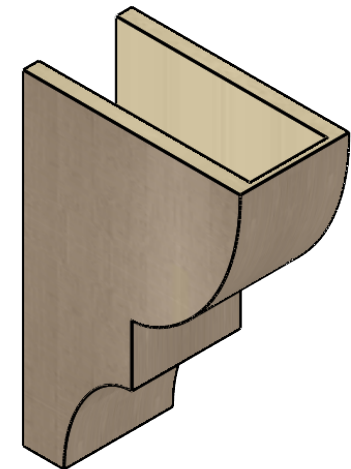

# ITEM NUMBER: CORU07X14X21RIDRCPR

7"W X 14"D X 21"H SERIES 2 CLASSIC RIDGEWOOD ROUGH CEDAR  
TIMBERTHANE FAUX WOOD CORBEL, PRIMED

**SIDE PROFILE**

**FRONT PROFILE**

**ISOMETRIC**

EKENA MILLWORK  
2300 WEST MAIN ST.  
CLARKSVILLE, TX 75426  
TOLL FREE: 866-607-0453  
WWW.EKENAMILLWORK.COM

NOTES

1. INSTALLATION TO BE COMPLETED IN ACCORDANCE WITH MANUFACTURER'S SPECIFICATIONS.
2. DRAWING MAY NOT BE TO SCALE
3. THIS DRAWING IS INTENDED FOR DESIGN AND PLANNING PURPOSES ONLY.
4. ALL INFORMATION CONTAINED HEREIN WAS CURRENT AT THE TIME OF DEVELOPMENT BUT MUST BE REVIEWED AND APPROVED BY THE PRODUCT MANUFACTURER TO BE CONSIDERED ACCURATE.
5. TIMBERTHANE ARCHITECTURAL PRODUCTS ARE MADE FROM HIGH DENSITY URETHANE AND COME FACTORY PRIMED