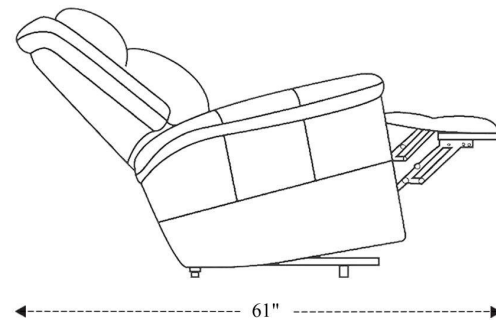

Power Recliner

Overall Dimensions	41" x 37" x 42"
Overall Width	41"
Overall Depth	37"
Overall Height	42"
Overall Weight	121.25 lbs.
Fully Reclined	61"
Distance from Wall	4.5"
Back of Seat to end of Chaise	40"
Leg Height <small>(Distance from Foot Rest to Floor in Full Recline)</small>	23"
Head Height <small>(Distance from Headrest to Floor in Full Recline)</small>	34.5"

Seat Width	18"
Seat Depth	22"
Seat Height	20"
Arm Width	12"
Arm Depth	25"
Arm Height	26"
Back Width	34"
Back Height	23"
Headrest Extended from Back	6"