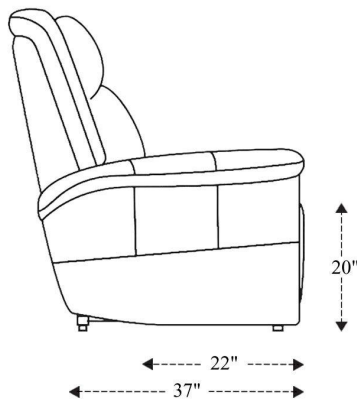

Power Recliner

Overall Dimensions	41" x 37" x 42"
Overall Width	41"
Overall Depth	37"
Overall Height	42"
Overall Weight	121.25 lbs.
Fully Reclined	61"
Distance from Wall	4.5"
Back of Seat to end of Chaise	40"
Leg Height <small>(Distance from Foot Rest to Floor in Full Recline)</small>	23"
Head Height <small>(Distance from Headrest to Floor in Full Recline)</small>	34.5"

Seat Width	18"
Seat Depth	22"
Seat Height	20"
Arm Width	12"
Arm Depth	25"
Arm Height	26"
Back Width	34"
Back Height	23"
Headrest Extended from Back	6"