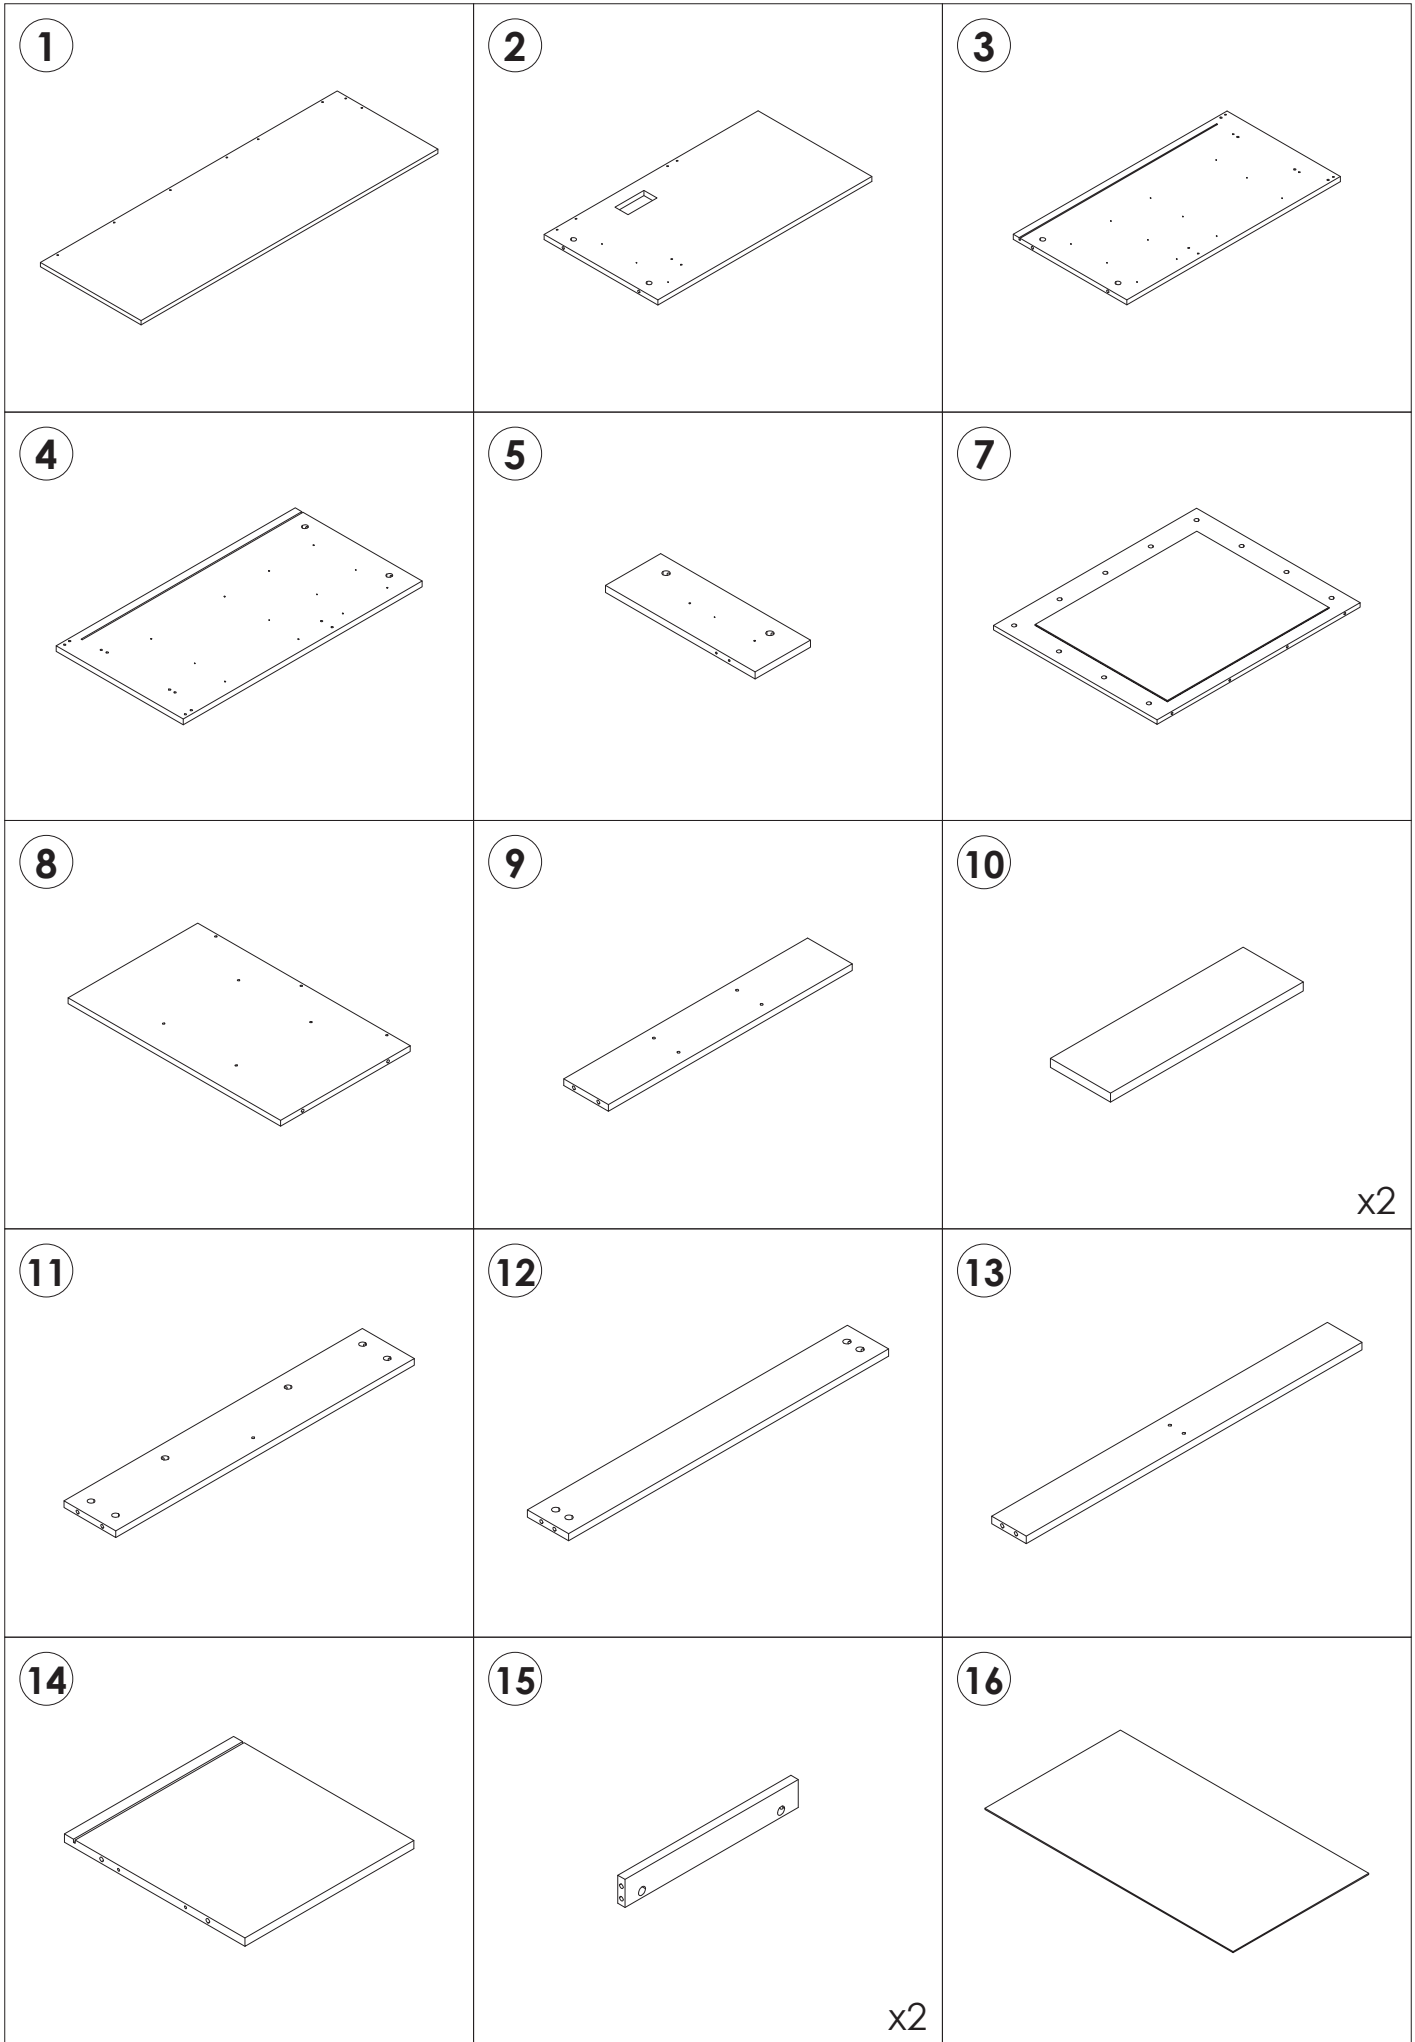

INSTALLATION INSTRUCTION

A M5x42  x66	B Ø15x10  x70	C M5x40  x42	D M3.5x12  x72	E  x6
F  x1	G M4x16  x6	H  x6	I M6x42  x4	J M3.5x14  x22
K  x3	L Ø8x40  x8	M  x1	N 3508-12"  6 sets	
 	O  1 sets			

Cam Lock Fastening System