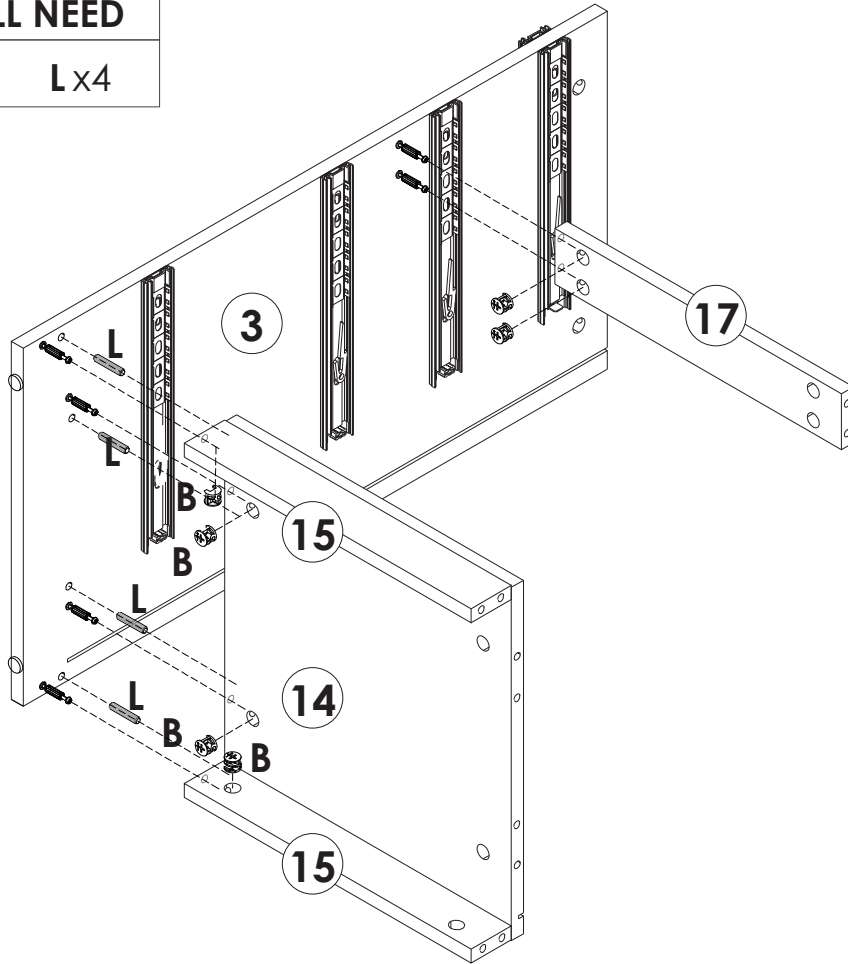

2

YOU WILL NEED

B x6

L x4