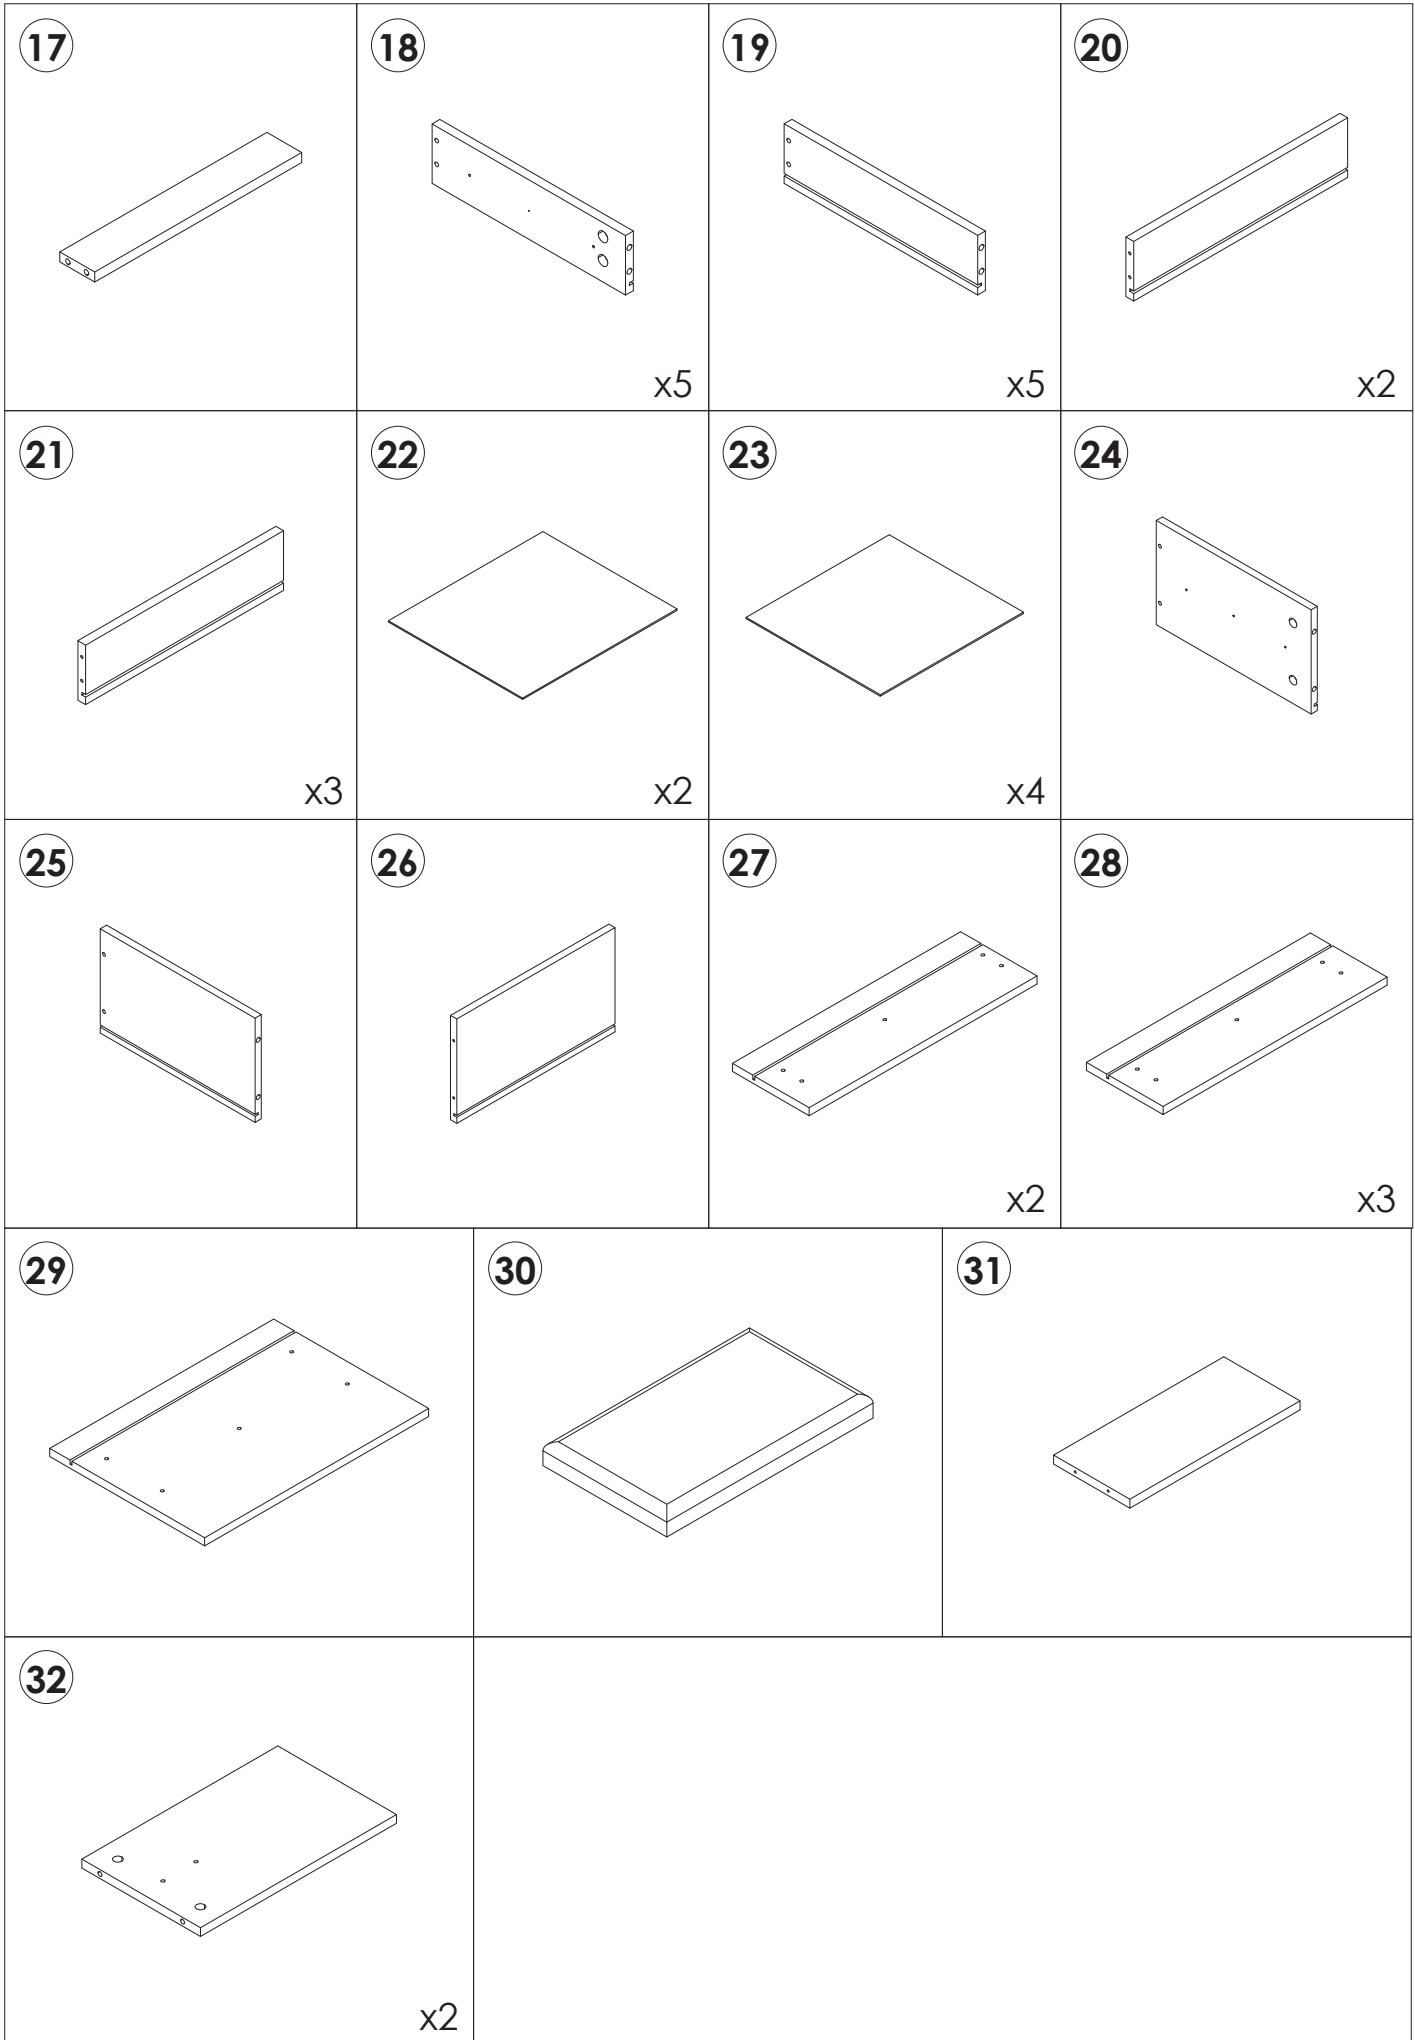

INSTALLATION INSTRUCTION

A M5x42  x66	B Ø15x10  x70	C M5x40  x42	D M3.5x12  x72	E  x6
F  x1	G M4x16  x6	H  x6	I M6x42  x4	J M3.5x14  x22
K  x3	L Ø8x40  x8	M  x1	N 3508-12"  6 sets	
 	O  1 sets			

Cam Lock Fastening System