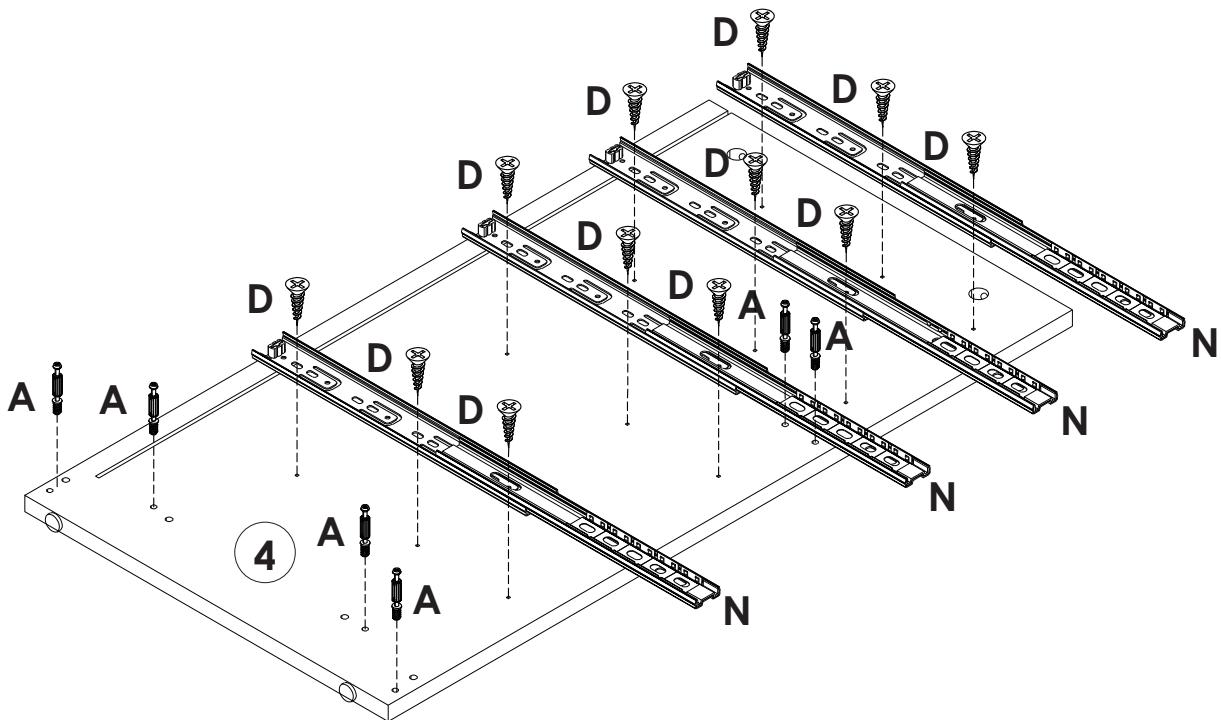

INSTALLATION INSTRUCTION

A M5x42  x66	B Ø15x10  x70	C M5x40  x42	D M3.5x12  x72	E  x6
F  x1	G M4x16  x6	H  x6	I M6x42  x4	J M3.5x14  x22
K  x3	L Ø8x40  x8	M  x1	N 3508-12"  6 sets	
 	O  1 sets			

Cam Lock Fastening System

INSTALLATION INSTRUCTION

1

YOU WILL NEED

A x12

D x15

2

YOU WILL NEED

B x6

L x4

3

YOU WILL NEED

A x6

D x12

4

YOU WILL NEED

B x6