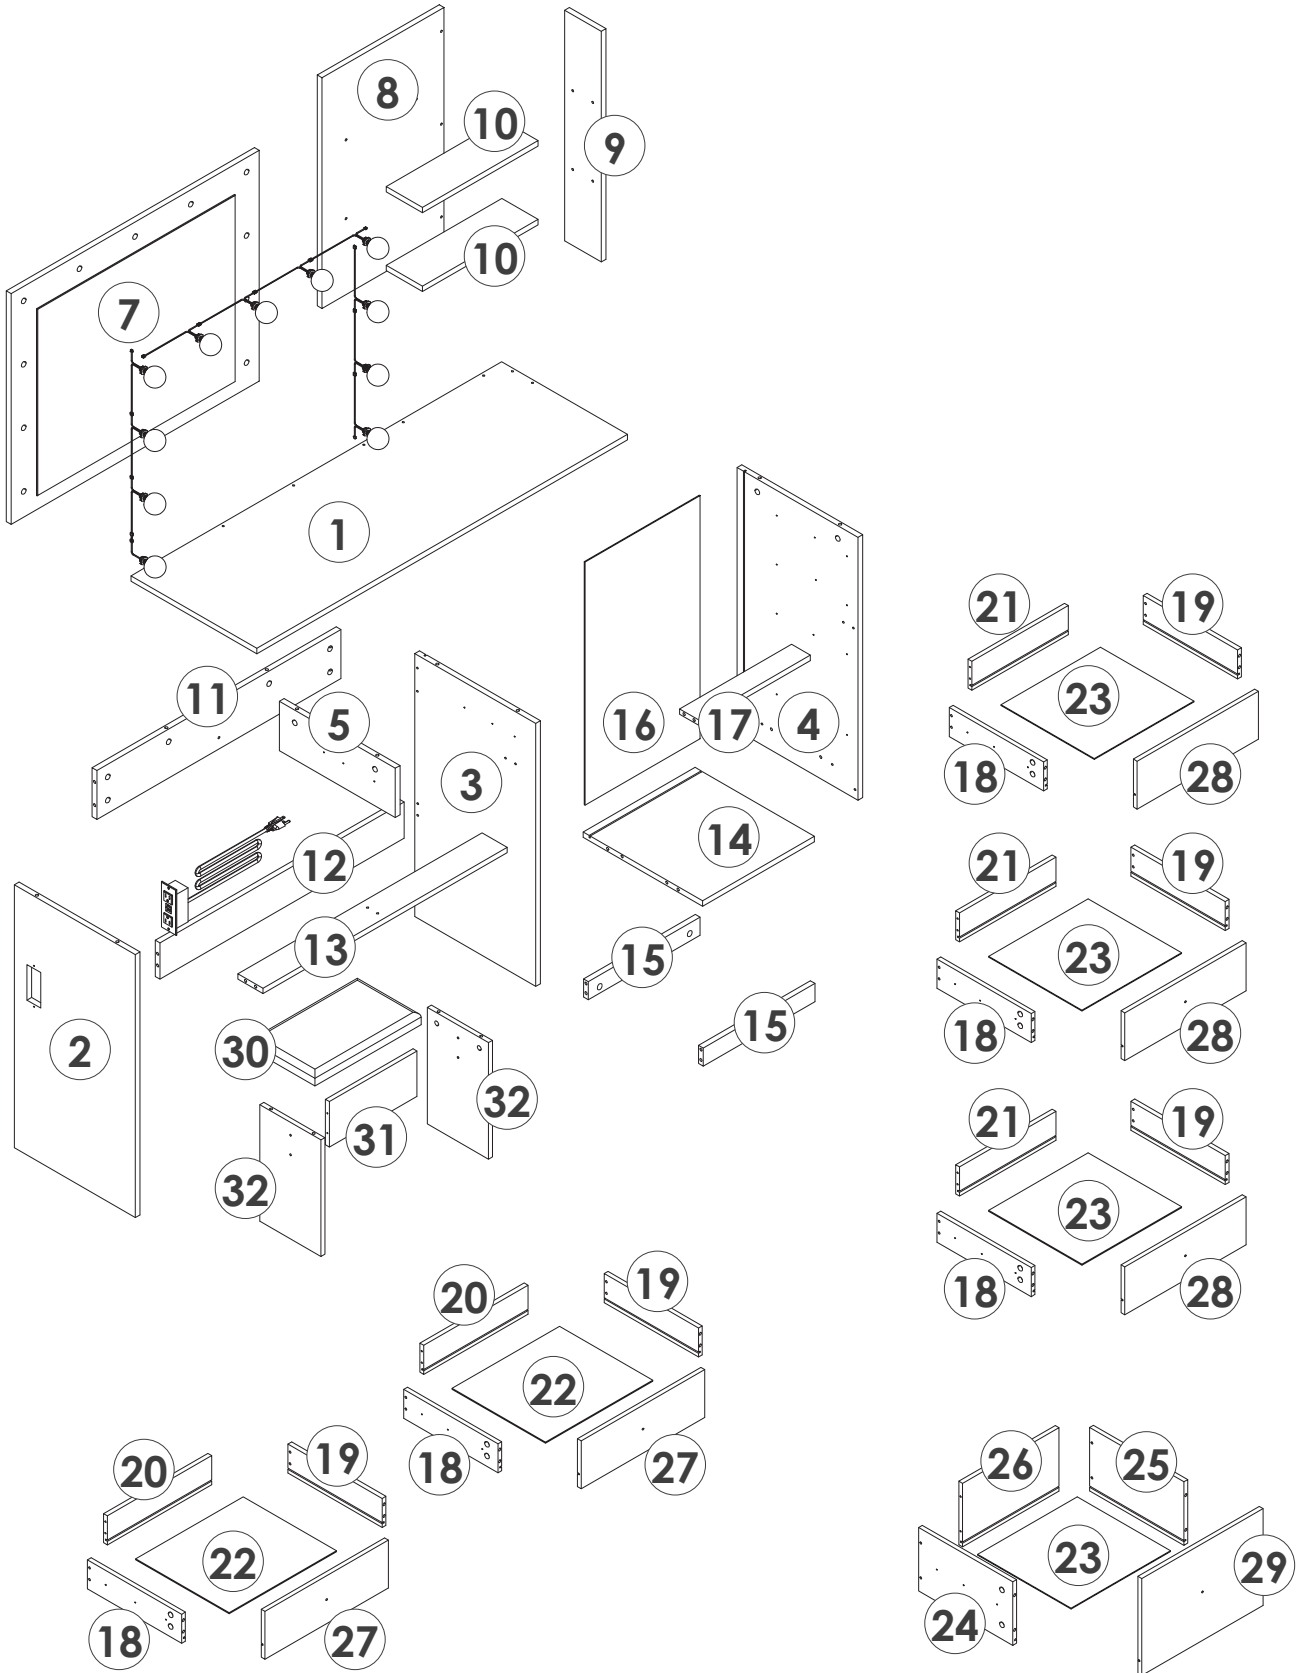

INSTALLATION INSTRUCTION

A M5x42  x66	B Ø15x10  x70	C M5x40  x42	D M3.5x12  x72	E  x6
F  x1	G M4x16  x6	H  x6	I M6x42  x4	J M3.5x14  x22
K  x3	L Ø8x40  x8	M  x1	N 3508-12"  6 sets	
 	O  1 sets			

Cam Lock Fastening System