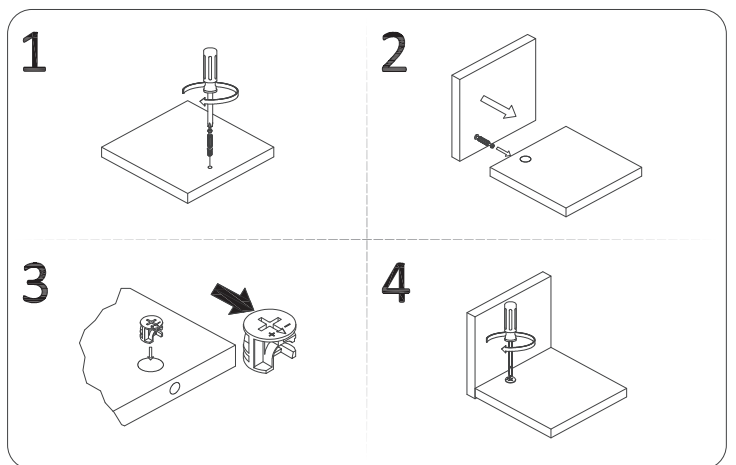

INSTALLATION INSTRUCTION

A M5x42  x66	B Ø15x10  x70	C M5x40  x42	D M3.5x12  x72	E  x6
F  x1	G M4x16  x6	H  x6	I M6x42  x4	J M3.5x14  x22
K  x3	L Ø8x40  x8	M  x1	N 3508-12"  6 sets	
 	O  1 sets			

Cam Lock Fastening System

This Cam Lock Fastening System will be used throughout the assembly process

TIPS

1. When installing the product, use a soft underlay (such as carpet or cardboard) to avoid scratching or damaging the surface of the product.
2. Don't tighten screws completely at first, just in case parts were assembled wrong and need disassemble. Tighten screws at last when all parts are put together.
3. The structure of this product can not meet the requirements of the placement of heavy items and children climbing.