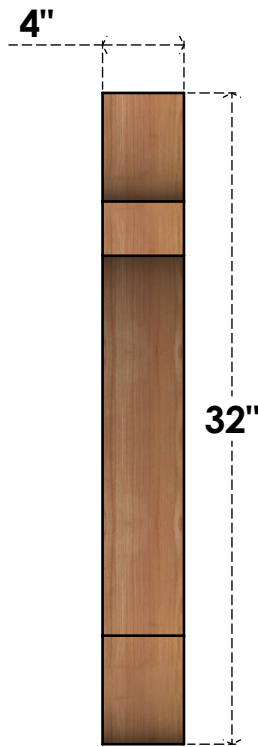

BRC04X26X32OLY00RWR

4"W X 26"D X 32"H OLYMPIC ROUGH SAWN BRACE, WESTERN RED CEDAR

SIDE

FRONT

EKENA
 MILLWORK
 EKENA MILLWORK
 2300 WEST MAIN ST.
 CLARKSVILLE, TX 75426
 TOLL FREE: 866-607-0453
 WWW.EKENAMILLWORK.COM

NOTES

1. INSTALLATION TO BE COMPLETED IN ACCORDANCE WITH MANUFACTURER'S SPECIFICATIONS.
2. DRAWING MAY NOT BE TO SCALE
3. THIS DRAWING IS INTENDED FOR DESIGN AND PLANNING PURPOSES ONLY.
4. ALL INFORMATION CONTAINED HEREIN WAS CURRENT AT THE TIME OF DEVELOPMENT BUT MUST BE REVIEWED AND APPROVED BY THE PRODUCT MANUFACTURER TO BE CONSIDERED ACCURATE.
5. PRODUCTS ARE NOT KILN DRIED. THIS ITEM IS UNIQUE AND WILL CONTAIN THE NATURAL VARIATIONS THAT THE WOOD SPECIES OFFERS. THIS MAY RESULT IN VARIATIONS UP TO 1/4"