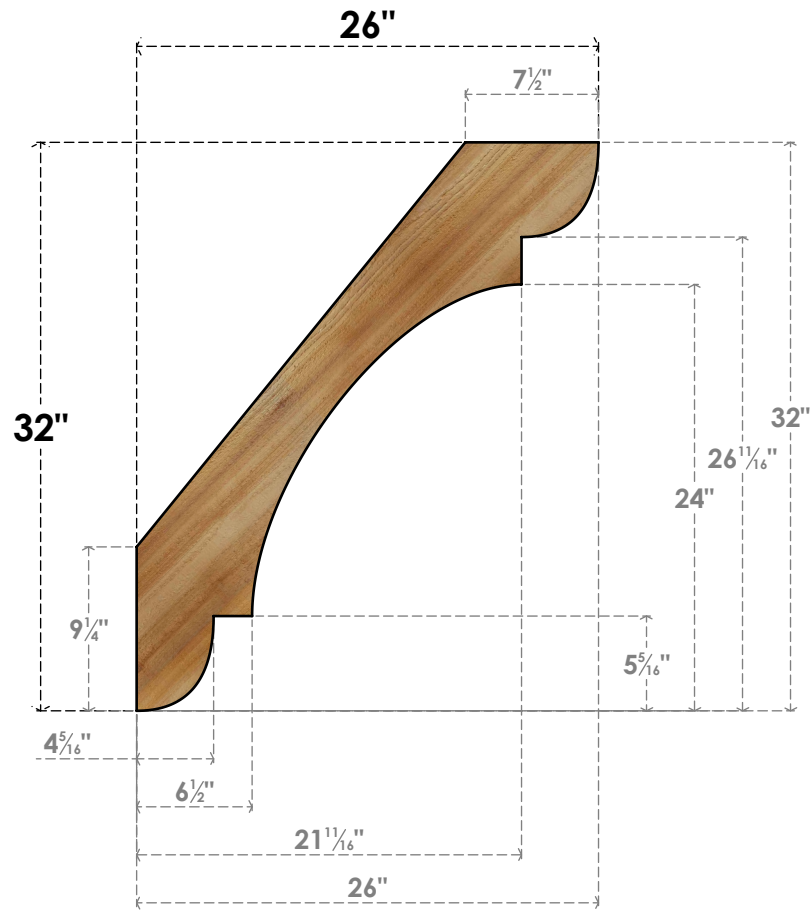

BRC04X26X32OLY00RWR

4"W X 26"D X 32"H OLYMPIC ROUGH SAWN BRACE, WESTERN RED CEDAR

SIDE

FRONT

EKENA
 MILLWORK
 EKENA MILLWORK
 2300 WEST MAIN ST.
 CLARKSVILLE, TX 75426
 TOLL FREE: 866-607-0453
 WWW.EKENAMILLWORK.COM

NOTES

1. INSTALLATION TO BE COMPLETED IN ACCORDANCE WITH MANUFACTURER'S SPECIFICATIONS.
2. DRAWING MAY NOT BE TO SCALE
3. THIS DRAWING IS INTENDED FOR DESIGN AND PLANNING PURPOSES ONLY.
4. ALL INFORMATION CONTAINED HEREIN WAS CURRENT AT THE TIME OF DEVELOPMENT BUT MUST BE REVIEWED AND APPROVED BY THE PRODUCT MANUFACTURER TO BE CONSIDERED ACCURATE.
5. PRODUCTS ARE NOT KILN DRIED. THIS ITEM IS UNIQUE AND WILL CONTAIN THE NATURAL VARIATIONS THAT THE WOOD SPECIES OFFERS. THIS MAY RESULT IN VARIATIONS UP TO 1/4"