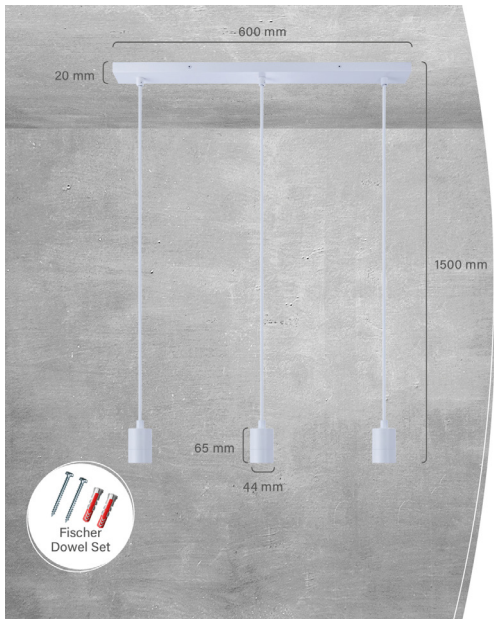

Pendant Lamp | 3x E27

Operating and Electrical

Input voltage	220-240 V
Input frequency	50/60 Hz
Socket type	E27
Socket quantity	3
Wattage limitation	max. 25 W
Ambient temperature	max. 40 °C

Installation

Intended installation location	ceiling
Suitable wire gauge	0,75 mm ² - 2,5 mm ²
Stripping length	10 mm

Mechanical and Housing

Color	black
	white
Material	aluminum
Weight	1,260 kg

Accessories

Installation material	2x fischer DUOPOWER 6x30 2x PZ2 screw 4,5x40
-----------------------	---