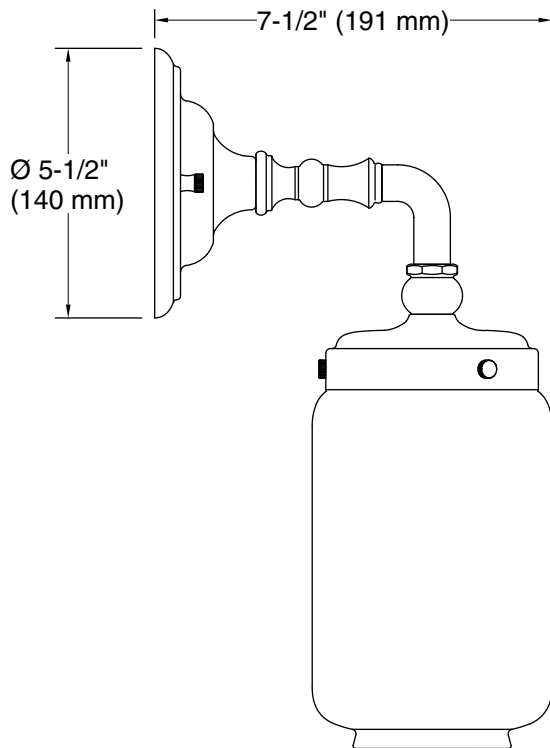

Technical Information

All product dimensions are nominal.

Installation Type: Wall-mount
Material: Brass, Glass, Zinc
Number of Lights: 1
Lighting Type: Socket-based
Socket Type: E-26 Medium

Notes

Install this product according to the installation instructions.