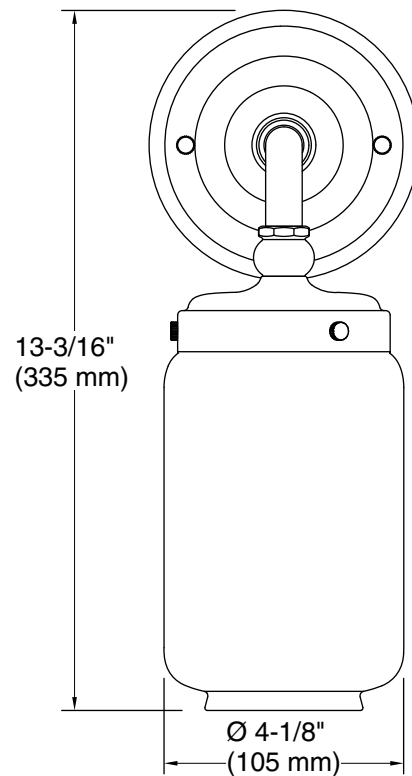

Technical Information

All product dimensions are nominal.

Installation Type: Wall-mount
Material: Brass, Glass, Zinc
Number of Lights: 1
Lighting Type: Socket-based
Socket Type: E-26 Medium

Notes

Install this product according to the installation instructions.