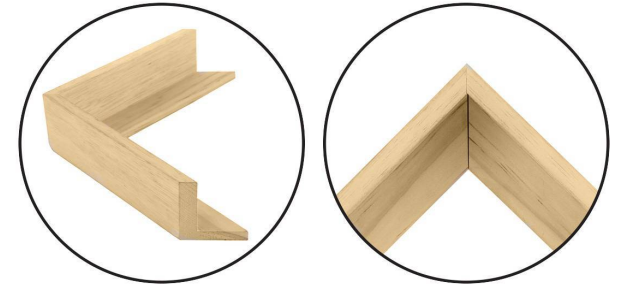

WENDOVER ART GROUP

ITEM NUMBER : **WTUR0454**

TITLE : **Painterly Afternoon Ollies**

6

OUTWARD DIMENSION (W X H) : **36" x 36"**

FRAME (WIDTH X DEPTH) : **MC0618SUB1 | 0.38" x 2.25"**

FRAME FINISH : **Floater Frame**

Natural

DESCRIPTION :

Giclee on Canvas, Gallery Wrapped, Artist Enhanced