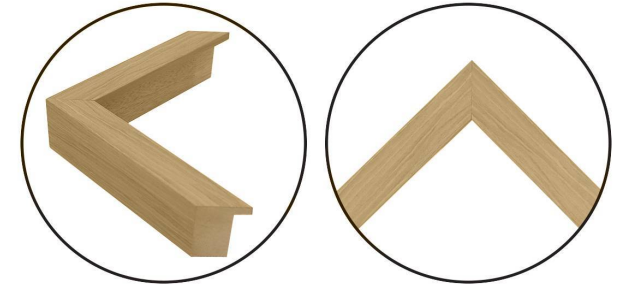

# WENDOVER ART GROUP

---

ITEM NUMBER : **WTFH1424**

TITLE : **Lunar Lens 1**

OUTWARD DIMENSION (W X H) : **41.5" x 41.5"**

FRAME (WIDTH X DEPTH) : **MW00012427 | 1" x 2"**

FRAME FINISH : **Standard Frame**

**Natural Woodgrain**

DESCRIPTION :

**Giclee on Matte Paper, Mounted on Mat, Framed in  
Shadowbox**