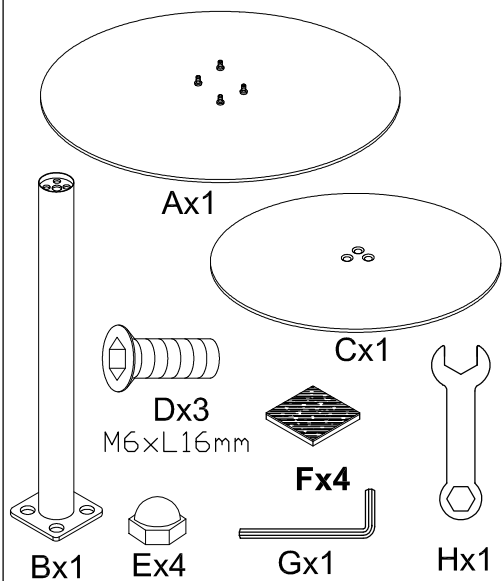

# 4-pcs Round Metal Coffee Table Set, Black Powder Coating Finish (16"/18"/20"/30")

Step1

Please assemble your product on soft surface to avoid scratches and damages.

Step2

A

Spare parts :

NOTE:DO NOT TIGHTEN THE SCREWS BEFORE THE ASSEMBLY IS COMPLETED Country of Origin: Taiwan