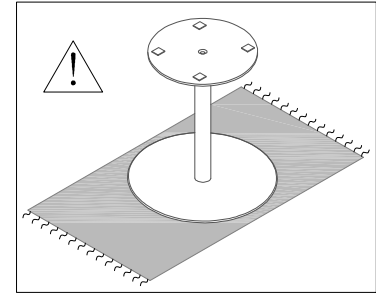

# 4-pcs Round Metal Coffee Table Set, Black Powder Coating Finish (16"/18"/20"/30")

Please assemble your product on soft surface to avoid scratches and damages.

NOTE:DO NOT TIGHTEN THE SCREWS BEFORE THE ASSEMBLY IS COMPLETED

# 4-pcs Round Metal Coffee Table Set, Black Powder Coating Finish (16"/18"/20"/30")

Step1

Please assemble your product on soft surface to avoid scratches and damages.

Step2

A

Spare parts :

NOTE:DO NOT TIGHTEN THE SCREWS BEFORE THE ASSEMBLY IS COMPLETED Country of Origin: Taiwan