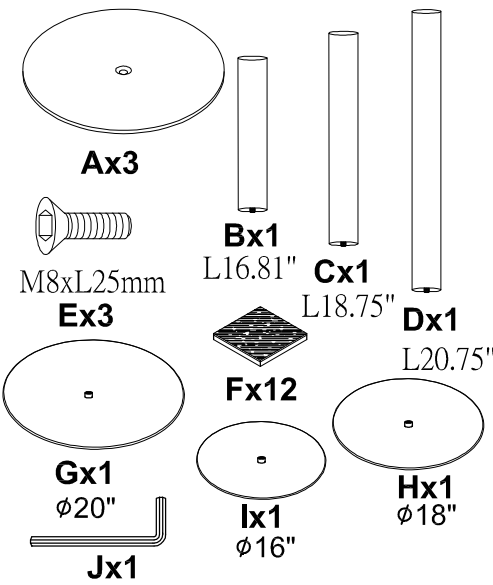

# 4-pcs Round Metal Coffee Table Set, Black Powder Coating Finish (16"/18"/20"/30")

Please assemble your product on soft surface to avoid scratches and damages.

NOTE:DO NOT TIGHTEN THE SCREWS BEFORE THE ASSEMBLY IS COMPLETED

# 4-pcs Round Metal Coffee Table Set, Black Powder Coating Finish (16"/18"/20"/30")

Step1

Please assemble your product on soft surface to avoid scratches and damages.

Step2

A

Spare parts :

NOTE:DO NOT TIGHTEN THE SCREWS BEFORE THE ASSEMBLY IS COMPLETED Country of Origin: Taiwan