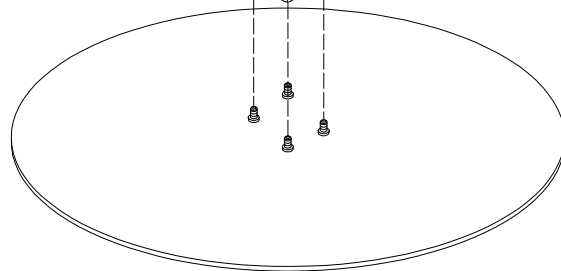

# 4-pcs Round Metal Coffee Table Set, Black Powder Coating Finish (16"/18"/20"/30")

Step1

Please assemble your product on soft surface to avoid scratches and damages.

Step2

A

Spare parts :

NOTE:DO NOT TIGHTEN THE SCREWS BEFORE THE ASSEMBLY IS COMPLETED Country of Origin: Taiwan