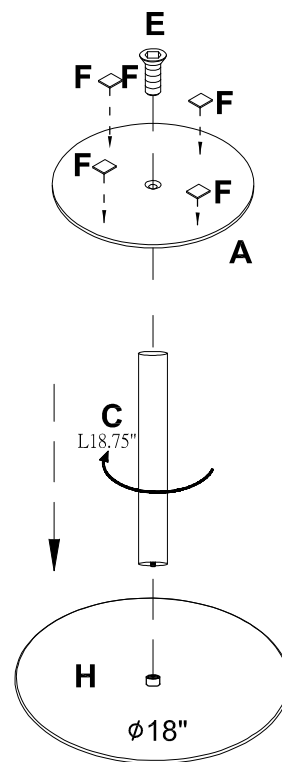

# 4-pcs Round Metal Coffee Table Set, Black Powder Coating Finish (16"/18"/20"/30")

Please assemble your product on soft surface to avoid scratches and damages.

NOTE:DO NOT TIGHTEN THE SCREWS BEFORE THE ASSEMBLY IS COMPLETED

# 4-pcs Round Metal Coffee Table Set, Black Powder Coating Finish (16"/18"/20"/30")

Step1

Please assemble your product on soft surface to avoid scratches and damages.

Step2

A

Spare parts :

NOTE:DO NOT TIGHTEN THE SCREWS BEFORE THE ASSEMBLY IS COMPLETED Country of Origin: Taiwan