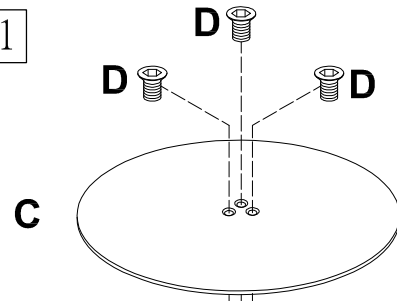

# 4-pcs Round Metal Coffee Table Set, Black Powder Coating Finish (16"/18"/20"/30")

Please assemble your product on soft surface to avoid scratches and damages.

NOTE:DO NOT TIGHTEN THE SCREWS BEFORE THE ASSEMBLY IS COMPLETED

# 4-pcs Round Metal Coffee Table Set, Black Powder Coating Finish (16"/18"/20"/30")

Step1

Please assemble your product on soft surface to avoid scratches and damages.

Step2

A

Spare parts :

NOTE:DO NOT TIGHTEN THE SCREWS BEFORE THE ASSEMBLY IS COMPLETED Country of Origin: Taiwan