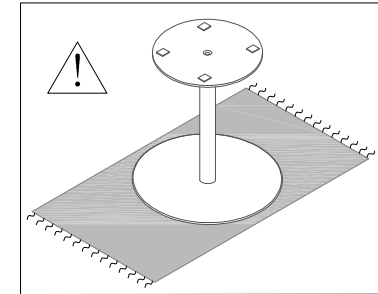

# 4-pcs Round Metal Coffee Table Set, Black Powder Coating Finish (16"/18"/20"/30")

Please assemble your product on soft surface to avoid scratches and damages.

NOTE:DO NOT TIGHTEN THE SCREWS BEFORE THE ASSEMBLY IS COMPLETED

# 4-pcs Round Metal Coffee Table Set, Black Powder Coating Finish (16"/18"/20"/30")

Step1

Please assemble your product on soft surface to avoid scratches and damages.

Step2

A

Spare parts :

NOTE:DO NOT TIGHTEN THE SCREWS BEFORE THE ASSEMBLY IS COMPLETED Country of Origin: Taiwan