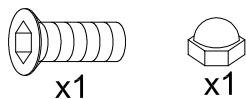

# 4-pcs Round Metal Coffee Table Set, Black Powder Coating Finish (16"/18"/20"/30")

Step1

Please assemble your product on soft surface to avoid scratches and damages.

Step2

A

Spare parts :

NOTE:DO NOT TIGHTEN THE SCREWS BEFORE THE ASSEMBLY IS COMPLETED Country of Origin: Taiwan