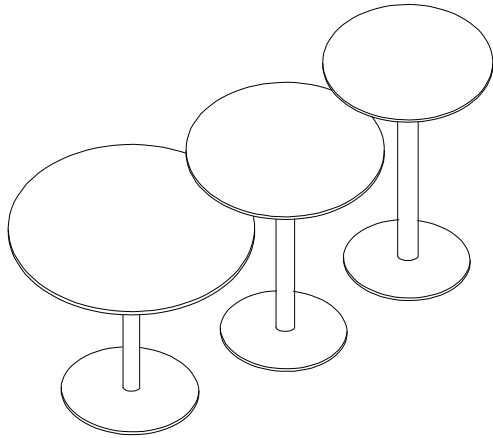

# 4-pcs Round Metal Coffee Table Set, Black Powder Coating Finish (16"/18"/20"/30")

Please assemble your product on soft surface to avoid scratches and damages.

NOTE:DO NOT TIGHTEN THE SCREWS BEFORE THE ASSEMBLY IS COMPLETED

# 4-pcs Round Metal Coffee Table Set, Black Powder Coating Finish (16"/18"/20"/30")

Step1

Please assemble your product on soft surface to avoid scratches and damages.

Step2

A

Spare parts :

NOTE:DO NOT TIGHTEN THE SCREWS BEFORE THE ASSEMBLY IS COMPLETED Country of Origin: Taiwan