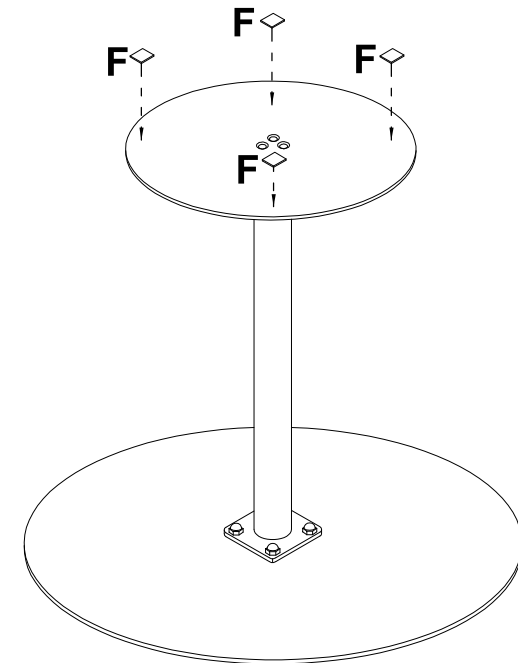

# 4-pcs Round Metal Coffee Table Set, Black Powder Coating Finish (16"/18"/20"/30")

Step1

Please assemble your product on soft surface to avoid scratches and damages.

Step2

A

Spare parts :

NOTE:DO NOT TIGHTEN THE SCREWS BEFORE THE ASSEMBLY IS COMPLETED Country of Origin: Taiwan