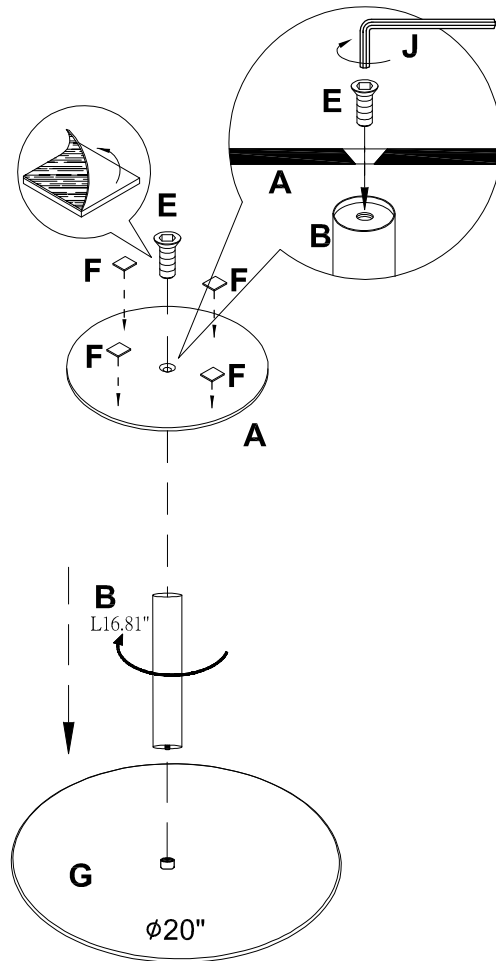

# 4-pcs Round Metal Coffee Table Set, Black Powder Coating Finish (16"/18"/20"/30")

Please assemble your product on soft surface to avoid scratches and damages.

NOTE:DO NOT TIGHTEN THE SCREWS BEFORE THE ASSEMBLY IS COMPLETED

# 4-pcs Round Metal Coffee Table Set, Black Powder Coating Finish (16"/18"/20"/30")

Step1

Please assemble your product on soft surface to avoid scratches and damages.

Step2

A

Spare parts :

NOTE:DO NOT TIGHTEN THE SCREWS BEFORE THE ASSEMBLY IS COMPLETED Country of Origin: Taiwan