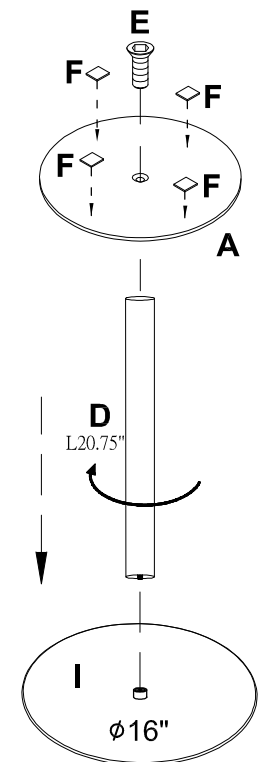

# 4-pcs Round Metal Coffee Table Set, Black Powder Coating Finish (16"/18"/20"/30")

Please assemble your product on soft surface to avoid scratches and damages.

NOTE:DO NOT TIGHTEN THE SCREWS BEFORE THE ASSEMBLY IS COMPLETED

# 4-pcs Round Metal Coffee Table Set, Black Powder Coating Finish (16"/18"/20"/30")

Step1

Please assemble your product on soft surface to avoid scratches and damages.

Step2

A

Spare parts :

NOTE:DO NOT TIGHTEN THE SCREWS BEFORE THE ASSEMBLY IS COMPLETED Country of Origin: Taiwan