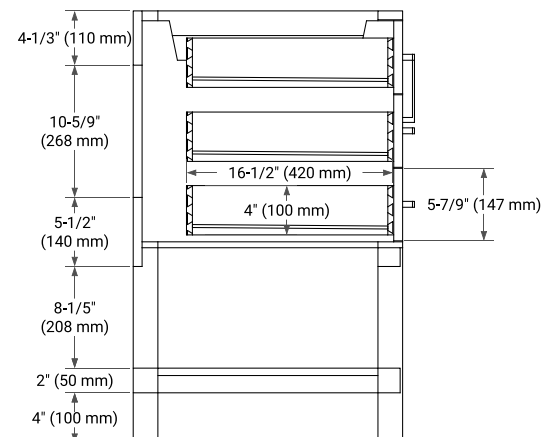

72" DOUBLE SINK BASE CABINET

BASE CABINET DIMENSIONS

72" W x 21.5" D x 34.5" H

FEATURES

- Solid wood frame & plywood panels
- Dovetail drawers and joints
- Soft closing doors & drawers

HARDWARE FINISHES*

Brushed Nickel Satin Brass Matte Black Polished Chrome

73" DOUBLE RECTANGLE SINK COUNTERTOP WITH 0.75" THICKNESS

OVERALL DIMENSIONS

73" W x 22" D x 0.75" H

COUNTERTOP OPTIONS

Carrara Marble

FEATURES

- Solid countertop with mitered edges & seams
- Undermount white rectangular sink
- Pre-drilled for 8" widespread faucet

INCLUDED

- Countertop
- Matching Backsplash
- Rectangle Sinks

COUNTERTOP PLAN VIEW

EDGE SIDE VIEW

THREE DIMENSIONAL COUNTERTOP VIEW