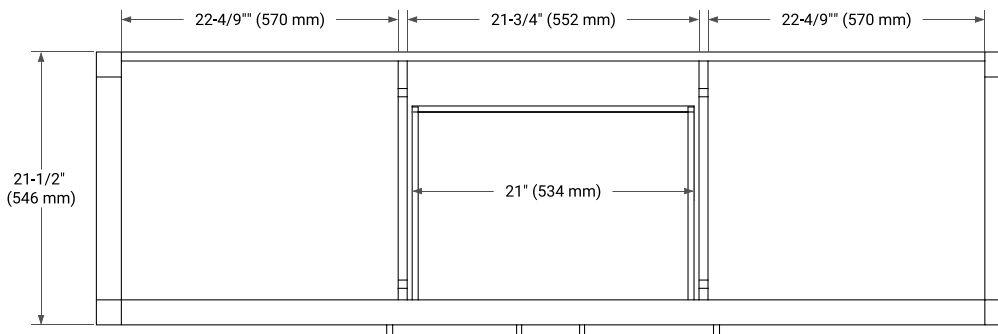

72" DOUBLE SINK BASE CABINET

BASE CABINET DIMENSIONS

72" W x 21.5" D x 34.5" H

FEATURES

- Solid wood frame & plywood panels
- Dovetail drawers and joints
- Soft closing doors & drawers

HARDWARE FINISHES*

Brushed Nickel Satin Brass Matte Black Polished Chrome

73" DOUBLE RECTANGLE SINK COUNTERTOP WITH 0.75" THICKNESS

OVERALL DIMENSIONS

73" W x 22" D x 0.75" H

COUNTERTOP OPTIONS

Carrara Marble

FEATURES

- Solid countertop with mitered edges & seams
- Undermount white rectangular sink
- Pre-drilled for 8" widespread faucet

INCLUDED

- Countertop
- Matching Backsplash
- Rectangle Sinks

COUNTERTOP PLAN VIEW

EDGE SIDE VIEW

THREE DIMENSIONAL COUNTERTOP VIEW