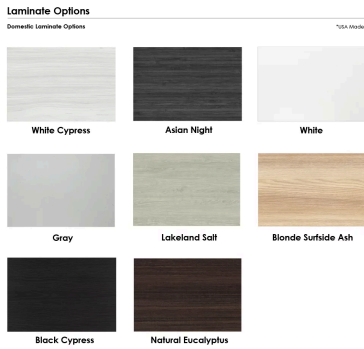

Skutchi Designs, Inc.

(888) 993-3757
sales@skutchi.com

22-PERSON CONFERENCE TABLE WITH METAL T BASE | HARMONY CONFERENCE SERIES | 4'X22' MEETING ROOM TABLE

From \$4,584.50

- **Table Top Shapes Available:** Arc Boat; Arc Rectangle; Boat; Oval; Racetrack; Rectangle
- **Table Top size:** 48"x264"
- **Features:**
 - Height: 29
 - Metal T base, available in silver or matte black finish
 - Contemporary design with modern accents
 - Optional power and data module with 2 AC outlets, 1 USB-A and 1 USB-C port, 1 data port and 1 HDMI port
 - Coordinates with the [Sapphire Wall System](#) and [Sapphire Cubicle System](#) for a uniformed working environment
- Due to screen resolution and lighting variations, color may look different in person from what you see in the image.

Also, you can call toll-free (888) 993-3757 to customize this table with another size, tabletop shape, base, or laminates available.

SKU: HAR-48X264-T

GALLERY IMAGES

PRODUCT DESCRIPTION

The [Harmony Conference Table Series](#) offers this 22-person conference table with metal T base. It measures approximately 22' in length, 4' in width, and the thickness of the tabletop is 1". It can comfortably seat up to 22 people depending upon the chairs you pick (any chairs pictured in the rendering on this page are not included).

Our **Harmony Series** features modern conference tables designed to look sleek and stylish for any board room or meeting room. Because our conference tables are commercial-grade and constructed from eco-friendly materials, they make them one of our top-selling products. You can choose from various options such as shape, size, bases, laminates, and data/electric modules.