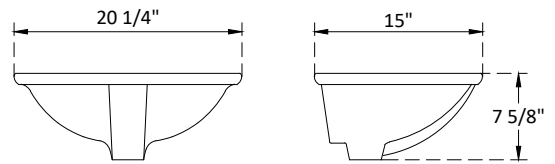

# SPECIFICATIONS

Handle A:  
Overall length : 7"(179mm)  
center to center : 6 1/4"(160mm)

Handle B:  
Overall length : 5 3/4"(147mm)  
center to center : 5"(128mm)