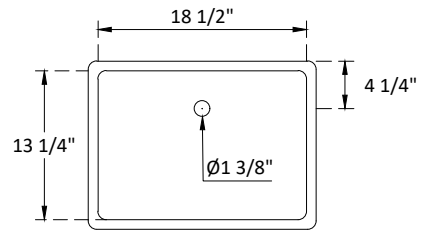

# SPECIFICATIONS

Handle A:  
Overall length : 7"(179mm)  
center to center : 6 1/4"(160mm)

Handle B:  
Overall length : 5 3/4"(147mm)  
center to center : 5"(128mm)