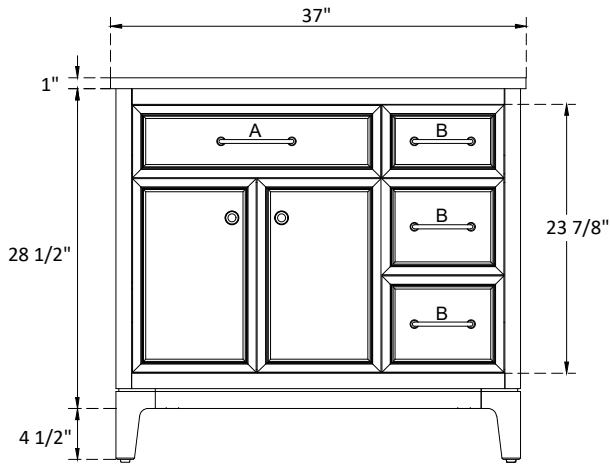

# SPECIFICATIONS

Handle A:  
Overall length : 7"(179mm)  
center to center : 6 1/4"(160mm)

Handle B:  
Overall length : 5 3/4"(147mm)  
center to center : 5"(128mm)