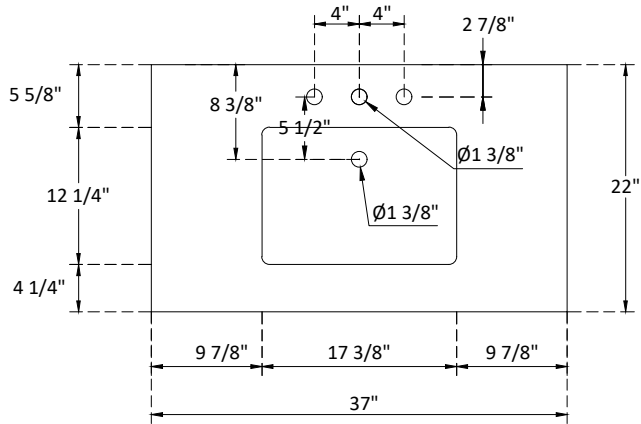

# SPECIFICATIONS

Handle A:  
Overall length : 7"(179mm)  
center to center : 6 1/4"(160mm)

Handle B:  
Overall length : 5 3/4"(147mm)  
center to center : 5"(128mm)