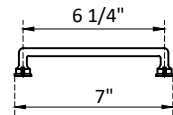

# SPECIFICATIONS

Handle A:  
Overall length : 7"(179mm)  
center to center : 6 1/4"(160mm)

Handle B:  
Overall length : 5 3/4"(147mm)  
center to center : 5"(128mm)