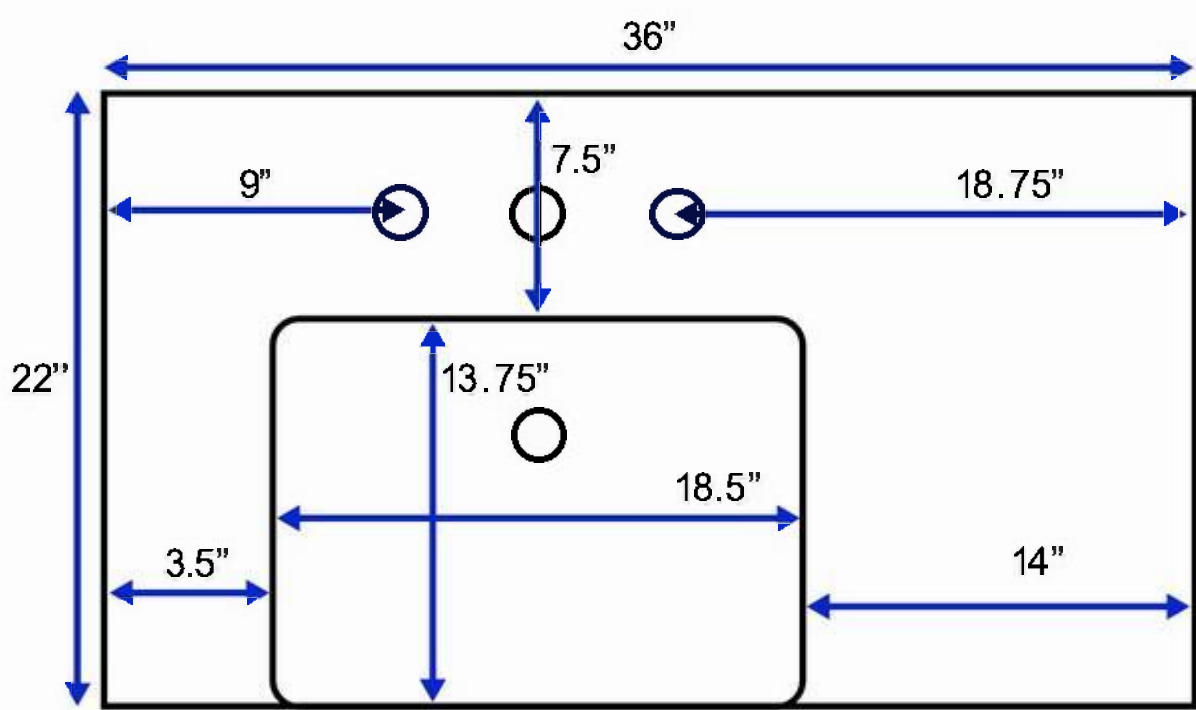

# 36-inch Bath Vanity (Top View)

All measurements are approximate and rounded to the nearest quarter inch.  
Please allow for a slight margin of error.