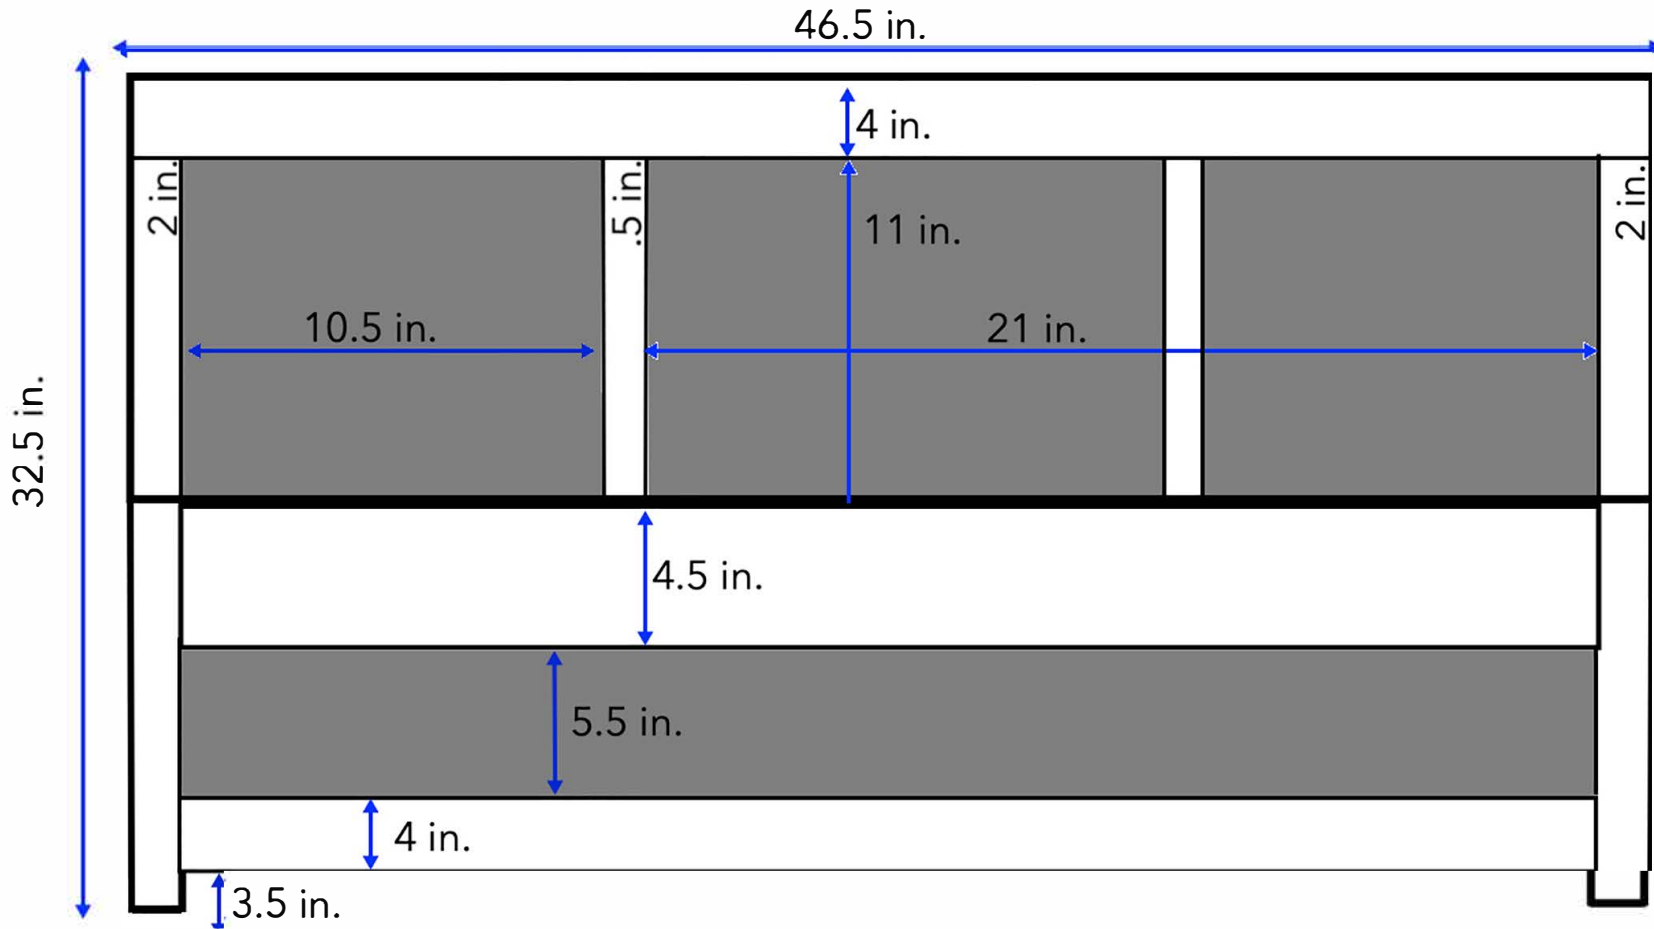

# 48-inch Vanity (Back View)

All measurements are approximate and rounded to the nearest quarter inch.  
Please allow for a slight margin of error.