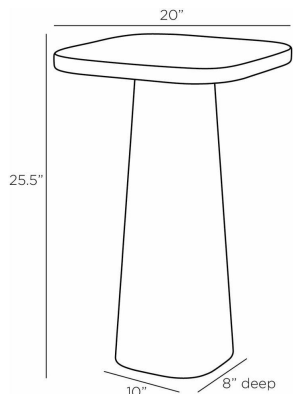

ARTERIOS

BLYTHE SMALL END TABLE

FES05

H: 25.5 IN, W: 20 IN, D: 16 IN,
Navy

Pairing the best contemporary and modern design, navy lacquer of the deepest hue gives our essential end table a refined finish. A thick-rimmed top juxtaposes a solid tapered base for the perfect mix of form and function.

APPEARANCE

Material	Fiberglass
Material Type	Lacquer
Finish	Navy
Top Coat/Sealant	No

DIMENSIONS

Foot Print	W: 10 IN, D: 8 IN
Diagonal Dimension	30.5 IN
Clearance	24 IN

SHIPPING

Shipping Requirements	TruckShip
Product Weight	41.1 lbs
Gross Weight 1	52.9 lbs
Shipping Box 1	H: 30 IN, L: 26 IN, W: 22 IN