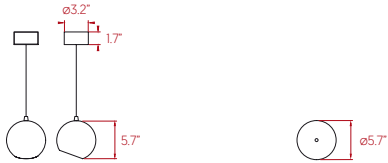

SPORE

by Marre Moerel

Suspension Small - INDOOR **lzf**

SIZE

REFERENCES

SPOR SP IN UL

COMPONENTS

Ceramic

White Metal Canopy - $\phi 3.2''$ - disc $\phi 4.5''$

White Electrical Cable: 98"

LIGHT SOURCE

120V

Recommended Bulb - Not Included

E12 Lamp Holder

LED Mini Globe DIM 4.5 W, 360 lm

SELECT FROM FOLLOWING

CERAMIC

WHG - Glossy White Glazed

Ceramic pieces may exhibit small marks or imperfections, as they require support during kiln firing to prevent warping or sticking.

PACKAGING

Box Size: 7.3 x 7.3 x 23.6"

Box Volume: 0.73 ft³

Weight: Gross - 5.7 Lb | Net - 2.2 Lb