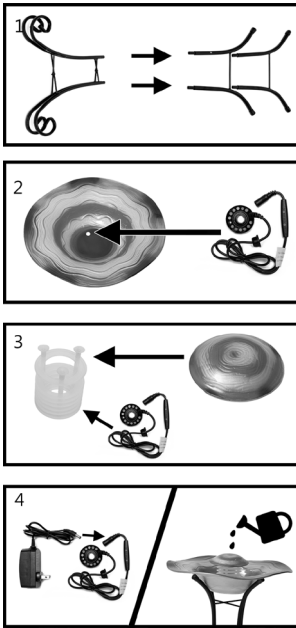

Contents

Contents	2
What is included	3
Assembly instructions	4
Warranty	5

What is included

A. Main Bowl

B. Splash Guard

C. Lower Stand

D. Upper stand

E. Plastic Tower Stand

F. MM116ABK Fogger unit

Assembly instructions

Step 1: Assemble the upper and lower stand.

Step 2: Place the main bowl on the stand and place the fogger unit cord through the hole.

Step 3: Put plastic stand over the fogger unit and place the splash guard on top.