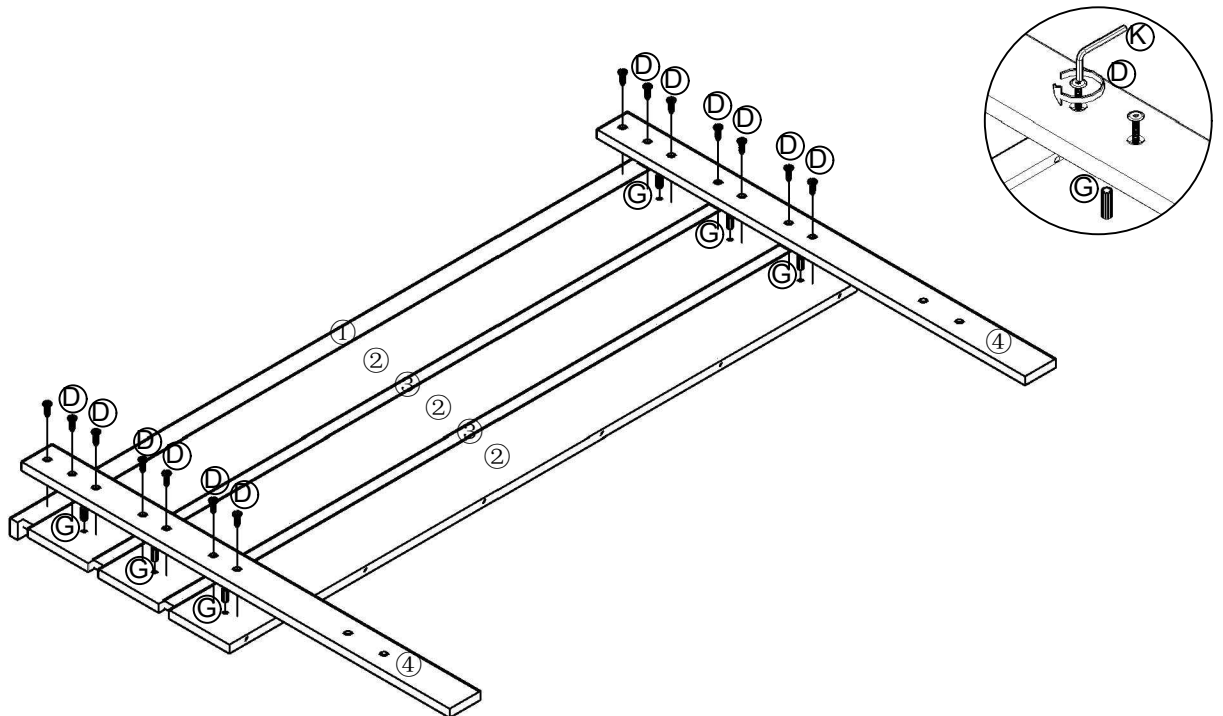

ASSEMBLY INSTRUCTIONS

STEP 1

STEP 2