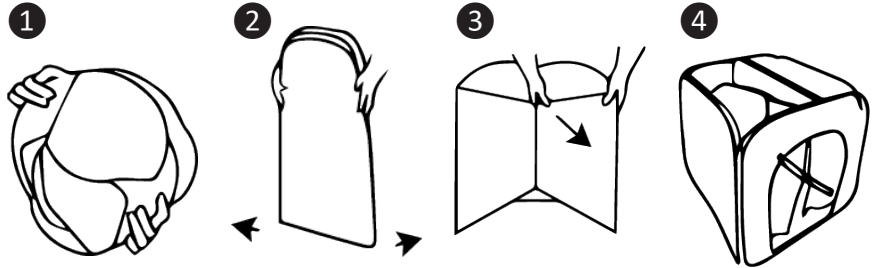

Spot clean only.

Size and colors may vary due to manufacturing process. Product may differ from photos shown.

INCLUDES:

1. Fabric Tent Structure
2. Cardboard Shelf
3. Mirror

CUBE STRUCTURE

SHELF

MIRROR

FOLDAWAY

BEFORE YOU START: OBSERVING THE FOLLOWING STATEMENTS AND WARNINGS REDUCES THE LIKELIHOOD OF SERIOUS OR FATAL INJURY.

⚠ CAUTION: THIS STRUCTURE USES A SPRING STEEL LOOP THAT WILL POP OPEN QUICKLY!

- Caution must be used when handling this product.
- Small children should never be allowed to fold or unfold the structure without adult supervision.
- Do not place heavy objects on this product.
- Discard if steel loop is broken or if this product is damaged.
- If your tunnel does not sit evenly on the ground or if you notice bowing/curving, you may experience difficulty folding and storing your product. Bowing panels may be the result of a twisted inner spring loop. To correct, firmly run your fingers around the panels' edges (pink binding) of the product and where the spring loop is located. When you feel a twist or kink place hands on either side of it and pedal them backwards or forwards to untwist the loop and allow easier opening and folding.
- To maintain the vibrant coloring and durability of the material this product should not be left in direct sunlight or outdoors for extended periods of time.