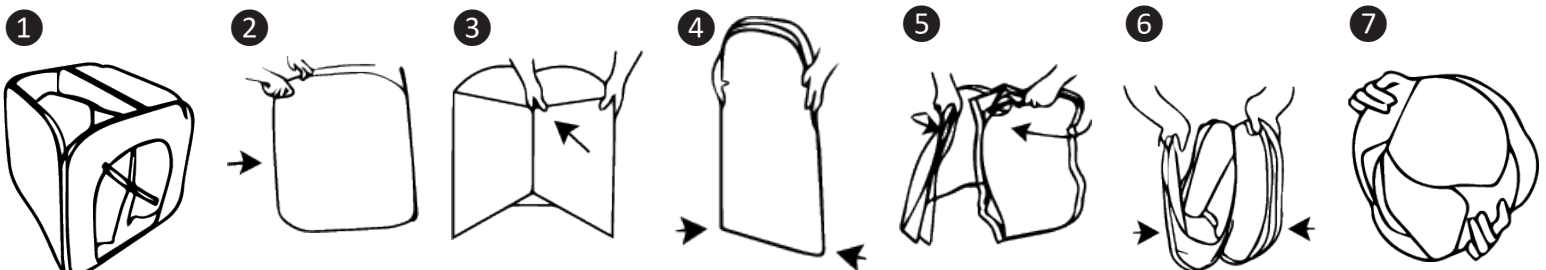

Spot clean only.

Size and colors may vary due to manufacturing process. Product may differ from photos shown.

INCLUDES:

1. Fabric Tent Structure
2. Cardboard Shelf
3. Mirror

CUBE STRUCTURE

SHELF

MIRROR

FOLDAWAY

BEFORE YOU START: OBSERVING THE FOLLOWING STATEMENTS AND WARNINGS REDUCES THE LIKELIHOOD OF SERIOUS OR FATAL INJURY.

⚠ CAUTION: THIS STRUCTURE USES A SPRING STEEL LOOP THAT WILL POP OPEN QUICKLY!

- Caution must be used when handling this product.
- Small children should never be allowed to fold or unfold the structure without adult supervision.
- Do not place heavy objects on this product.
- Discard if steel loop is broken or if this product is damaged.
- If your tunnel does not sit evenly on the ground or if you notice bowing/curving, you may experience difficulty folding and storing your product. Bowing panels may be the result of a twisted inner spring loop. To correct, firmly run your fingers around the panels' edges (pink binding) of the product and where the spring loop is located. When you feel a twist or kink place hands on either side of it and pedal them backwards or forwards to untwist the loop and allow easier opening and folding.
- To maintain the vibrant coloring and durability of the material this product should not be left in direct sunlight or outdoors for extended periods of time.