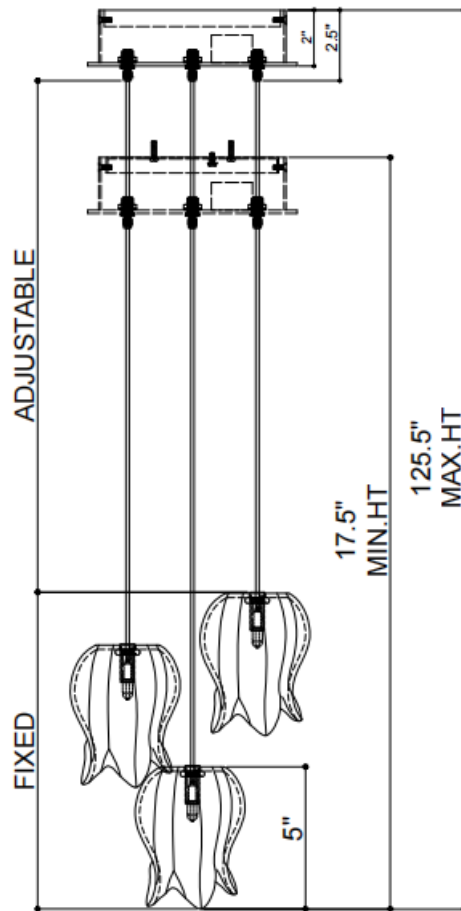

ITEM: 9000-13896

Overall Dimensions

Height: 17.5"

Diameter: 10"

TOP VIEW

CANOPY DETAIL

FRONT VIEW