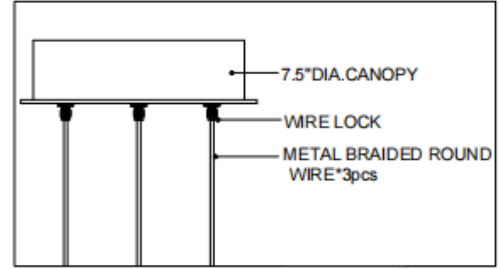

ITEM: 9000-13896

Overall Dimensions

Height: 17.5"

Diameter: 10"

TOP VIEW

CANOPY DETAIL

FRONT VIEW