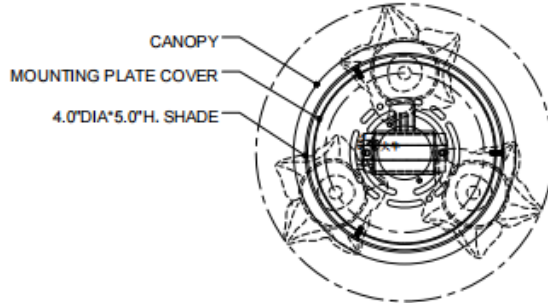

ITEM: 9000-13896

Overall Dimensions

Height: 17.5"

Diameter: 10"

TOP VIEW

CANOPY DETAIL

FRONT VIEW