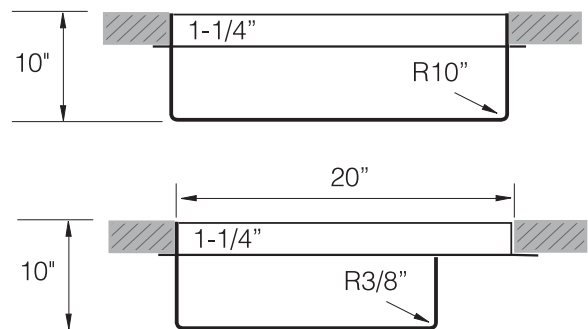

### DESIGN FEATURES

Bowl Depth : 10"  
Finish : Soft Satin Finish  
Underside : Sound absorbing pads  
and special paint  
Drain Opening : 3-1/2"

### SINK DIMENSIONS (INCHES)

### INSTALLATION PROFILE \*

*"U.S. and Foreign Patents Pending"*

Recommended Cabinet Size 36"

Watch the TopZero Sink  
Installation video on [YouTube](#)

follow / like us @