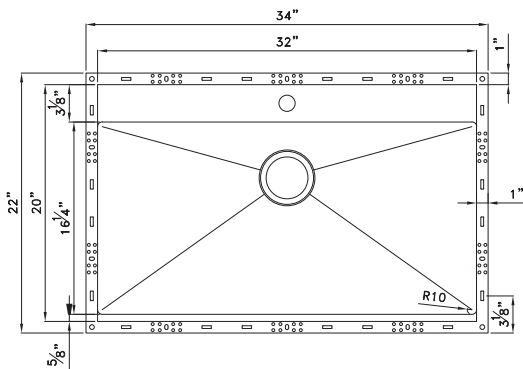

### DESIGN FEATURES

Bowl Depth : 10"  
Finish : Soft Satin Finish  
Underside : Sound absorbing pads  
and special paint  
Drain Opening : 3-1/2"

### SINK DIMENSIONS (INCHES)