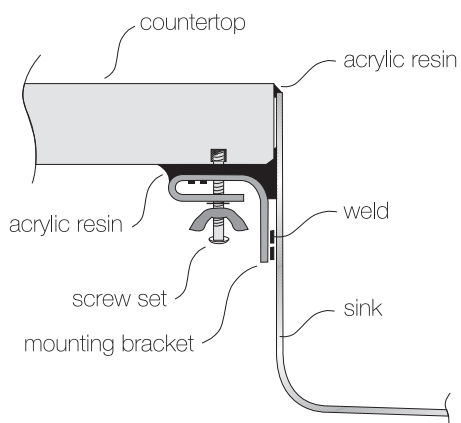

TOPZERO®

BARCELONA TZ M812

Seamless Edge Stainless Steel Sink

SPECIFICATIONS

GENERAL

Fine quality sink bowls formed of 16 gauge BA 304 18/10 nickel bearing stainless steel.

DESIGN FEATURES

Bowl Depth : 10"
Finish : Soft Satin Finish
Underside : Sound absorbing pads
and special paint
Drain Opening : 3-1/2"

OPTIONAL ACCESSORIES

SINK DIMENSIONS (INCHES)

INSTALLATION PROFILE *

"U.S. and Foreign Patents Pending"

Recommended Cabinet Size 36"

Watch the TopZero Sink
Installation video on [YouTube](#)

follow / like us @