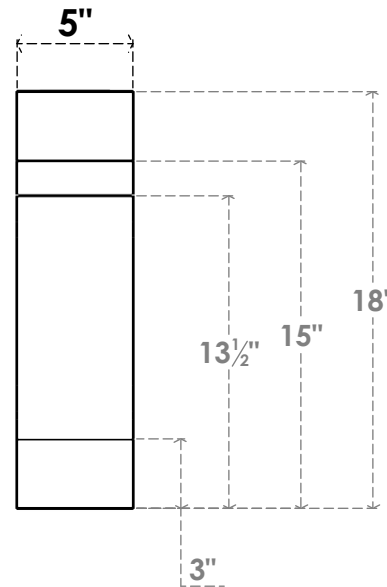

ITEM NUMBER: BRCURO050X18000X18000MRCRCPR

5"W X 18"D X 18"H MERCED ROUGH CEDAR WOODGRAIN OPEN
TIMBERTHANE BRACE, PRIMED TAN

SIDE PROFILE

FRONT PROFILE

ISOMETRIC

EKENA MILLWORK
2300 WEST MAIN ST.
CLARKSVILLE, TX 75426
TOLL FREE: 866-607-0453
WWW.EKENAMILLWORK.COM

NOTES

1. INSTALLATION TO BE COMPLETED IN ACCORDANCE WITH MANUFACTURER'S SPECIFICATIONS.
2. DRAWING MAY NOT BE TO SCALE
3. THIS DRAWING IS INTENDED FOR DESIGN AND PLANNING PURPOSES ONLY.
4. ALL INFORMATION CONTAINED HEREIN WAS CURRENT AT THE TIME OF DEVELOPMENT BUT MUST BE REVIEWED AND APPROVED BY THE PRODUCT MANUFACTURER TO BE CONSIDERED ACCURATE.
5. TIMBERTHANE ARCHITECTURAL PRODUCTS ARE MADE FROM HIGH DENSITY URETHANE AND COME FACTORY PRIMED