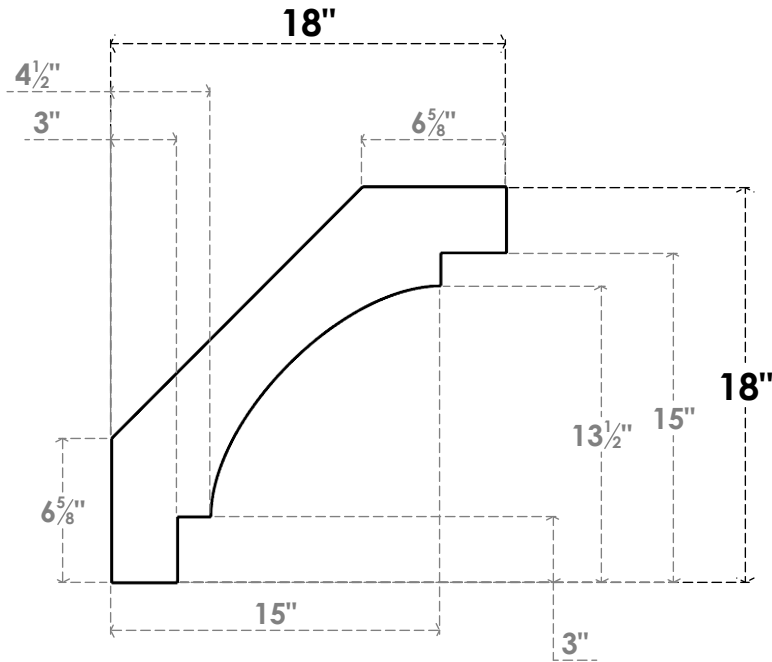

ITEM NUMBER: BRCURO050X18000X18000MRCRCPR

5"W X 18"D X 18"H MERCED ROUGH CEDAR WOODGRAIN OPEN
TIMBERTHANE BRACE, PRIMED TAN

SIDE PROFILE

FRONT PROFILE

ISOMETRIC

EKENA MILLWORK
2300 WEST MAIN ST.
CLARKSVILLE, TX 75426
TOLL FREE: 866-607-0453
WWW.EKENAMILLWORK.COM

NOTES

1. INSTALLATION TO BE COMPLETED IN ACCORDANCE WITH MANUFACTURER'S SPECIFICATIONS.
2. DRAWING MAY NOT BE TO SCALE
3. THIS DRAWING IS INTENDED FOR DESIGN AND PLANNING PURPOSES ONLY.
4. ALL INFORMATION CONTAINED HEREIN WAS CURRENT AT THE TIME OF DEVELOPMENT BUT MUST BE REVIEWED AND APPROVED BY THE PRODUCT MANUFACTURER TO BE CONSIDERED ACCURATE.
5. TIMBERTHANE ARCHITECTURAL PRODUCTS ARE MADE FROM HIGH DENSITY URETHANE AND COME FACTORY PRIMED