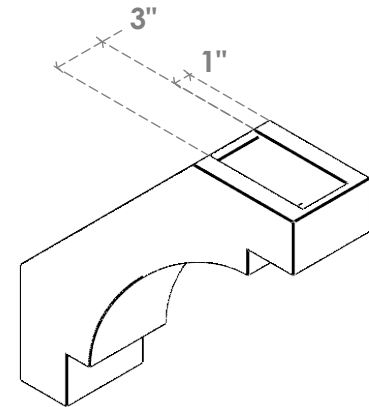

ITEM NUMBER: BRCURO050X18000X18000MRCRCPR

5"W X 18"D X 18"H MERCED ROUGH CEDAR WOODGRAIN OPEN
TIMBERTHANE BRACE, PRIMED TAN

SIDE PROFILE

FRONT PROFILE

ISOMETRIC

EKENA MILLWORK
2300 WEST MAIN ST.
CLARKSVILLE, TX 75426
TOLL FREE: 866-607-0453
WWW.EKENAMILLWORK.COM

NOTES

1. INSTALLATION TO BE COMPLETED IN ACCORDANCE WITH MANUFACTURER'S SPECIFICATIONS.
2. DRAWING MAY NOT BE TO SCALE
3. THIS DRAWING IS INTENDED FOR DESIGN AND PLANNING PURPOSES ONLY.
4. ALL INFORMATION CONTAINED HEREIN WAS CURRENT AT THE TIME OF DEVELOPMENT BUT MUST BE REVIEWED AND APPROVED BY THE PRODUCT MANUFACTURER TO BE CONSIDERED ACCURATE.
5. TIMBERTHANE ARCHITECTURAL PRODUCTS ARE MADE FROM HIGH DENSITY URETHANE AND COME FACTORY PRIMED