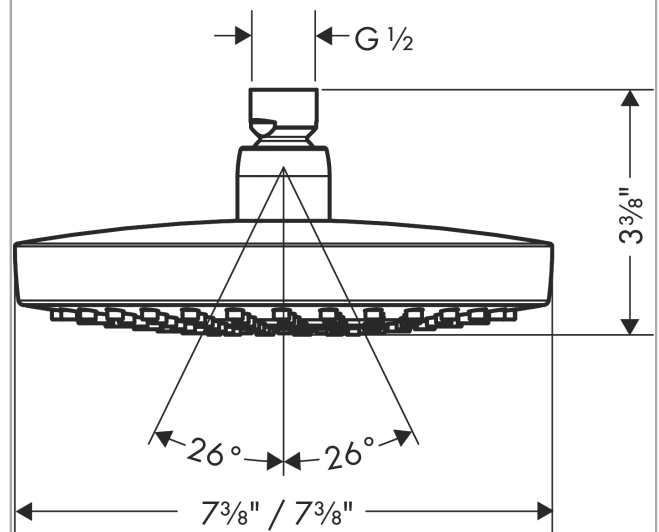

Croma Select E
Showerhead 180 2-Jet, 2.0 GPM
 Finishes : **chrome** Part no. : **26528001**

Description

Features

- shower head size: 187 x 187 mm
- Spray modes: Rain, IntenseRain
- Select button for comfortable alternation of spray modes
- 147 no-clog spray channels
- Fully-finished matching spray face
- Flow: 2.0 GPM (7.6 L/Min)

Item details

List Price \$ 318.00

Technology

Compliance

Product image

Scale drawing

Croma Select E
Showerhead 180 2-Jet, 2.0 GPM
 Finishes : **chrome** Part no. : **26528001**

Exploded drawing

Year of production: >07/15

Croma Select E
Showerhead 180 2-Jet, 2.0 GPM
 Finishes : **chrome** Part no. : **26528001**

Spare parts list

Year of production: >07/15

Pos.	Description	Part no.	Price	PU
1	seal	98058000	-	1
2	filter	97735000	-	1
3	cover	98344000	-	1
4	O-ring 3x1	98384000	-	1
5	selector assy	98343001	-	1