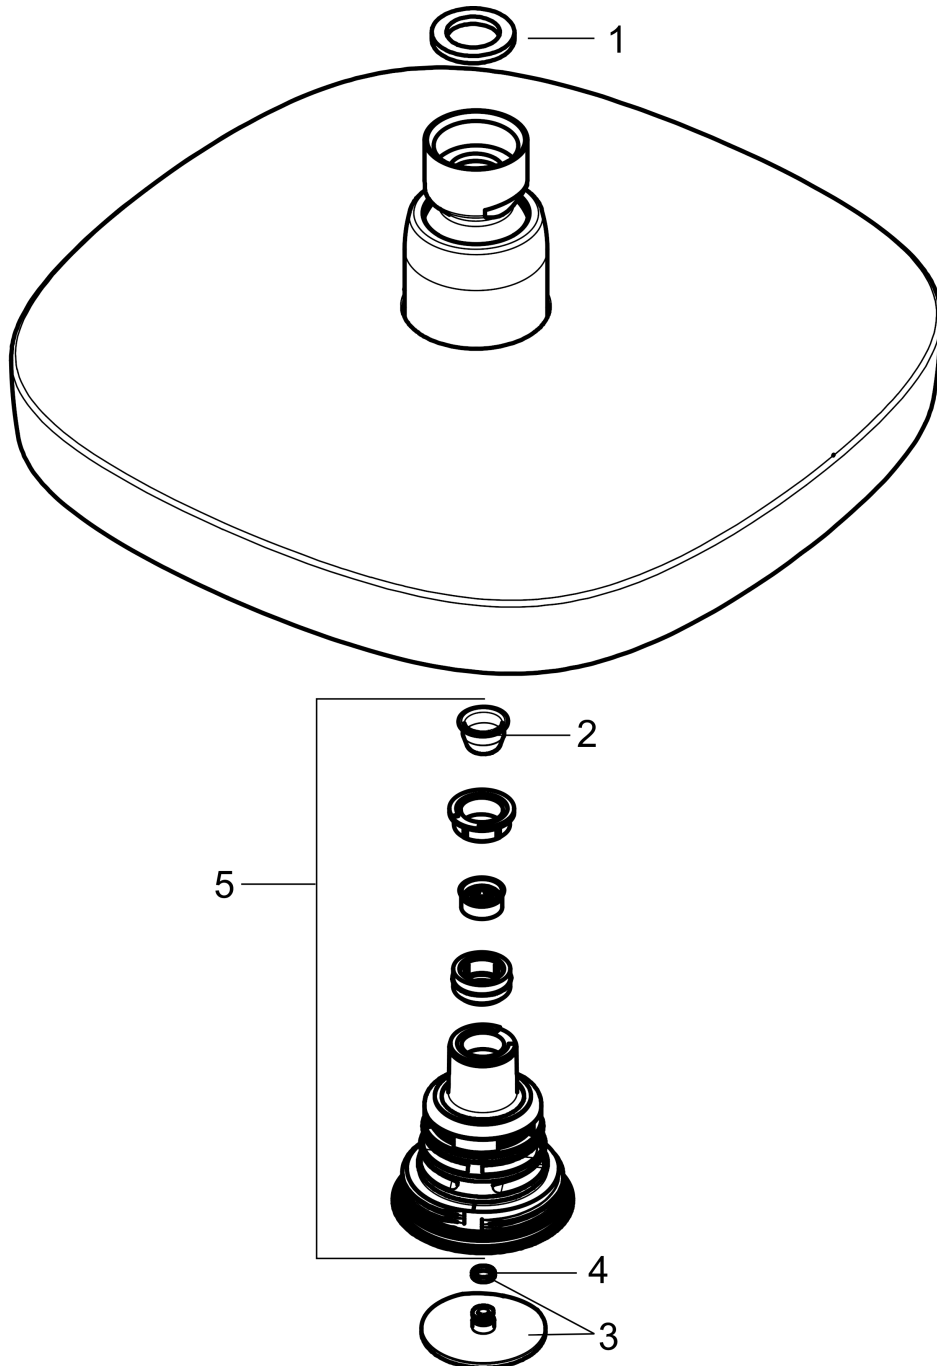

Croma Select E
Showerhead 180 2-Jet, 2.0 GPM
 Finishes : **chrome** Part no. : **26528001**

Description

Features

- shower head size: 187 x 187 mm
- Spray modes: Rain, IntenseRain
- Select button for comfortable alternation of spray modes
- 147 no-clog spray channels
- Fully-finished matching spray face
- Flow: 2.0 GPM (7.6 L/Min)

Item details

List Price \$ 318.00

Technology

Compliance

Product image

Scale drawing

Croma Select E
Showerhead 180 2-Jet, 2.0 GPM
 Finishes : **chrome** Part no. : **26528001**

Exploded drawing

Year of production: >07/15

Croma Select E
Showerhead 180 2-Jet, 2.0 GPM
 Finishes : **chrome** Part no. : **26528001**

Spare parts list

Year of production: >07/15

Pos.	Description	Part no.	Price	PU
1	seal	98058000	-	1
2	filter	97735000	-	1
3	cover	98344000	-	1
4	O-ring 3x1	98384000	-	1
5	selector assy	98343001	-	1