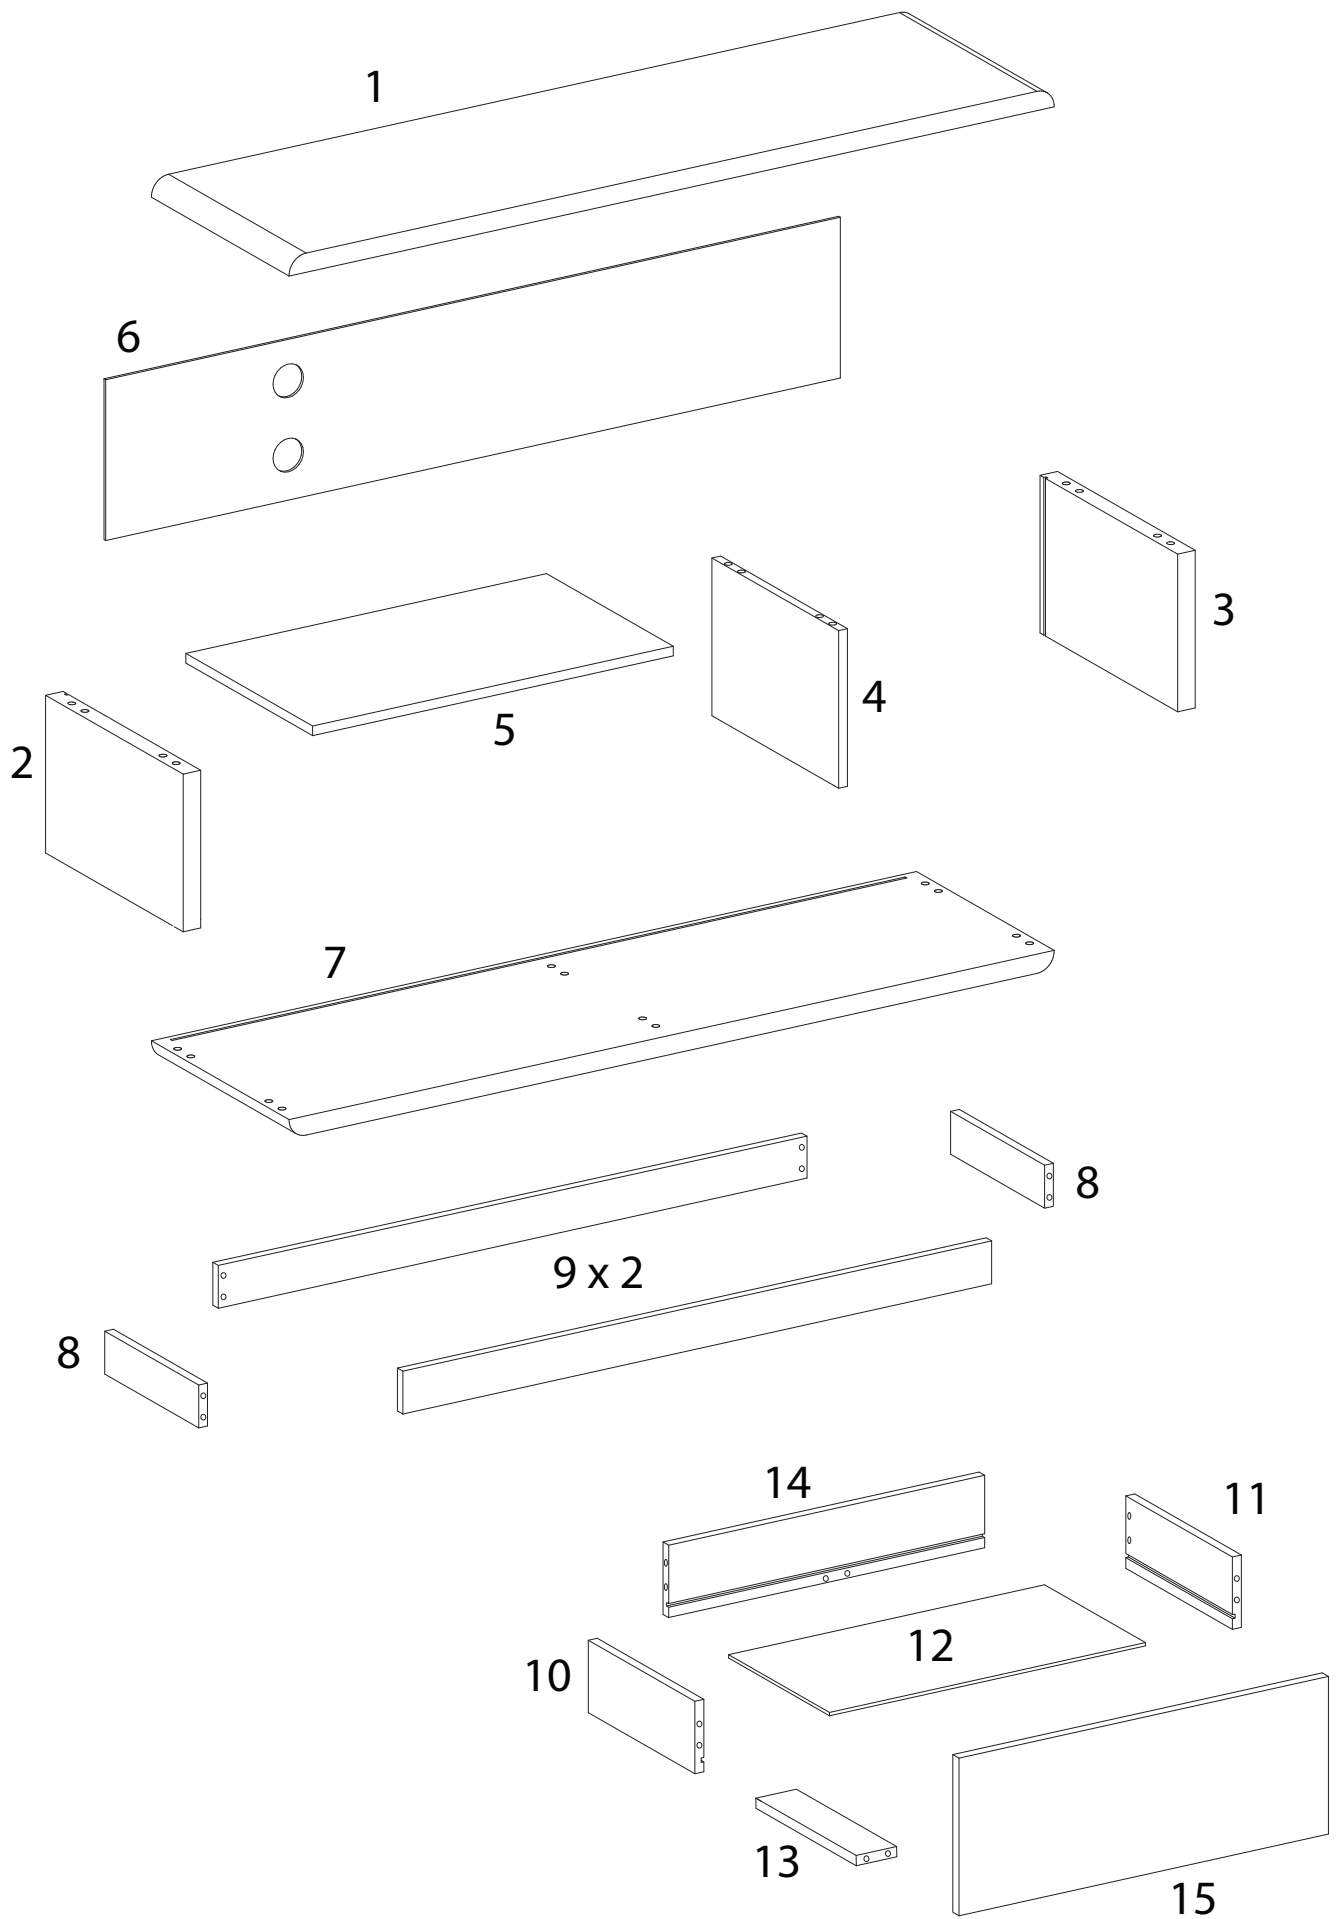

Assembly instructions for the TV stand, including tool requirements, time, and personnel.

Tools: A circle containing a screwdriver and a hex key, and a crossed-out power drill icon.

Time: A clock icon with the text **60'** below it.

Personnel: A person icon with the text **2** below it.

Warnings: Two warning triangles (exclamation marks in triangles) are positioned to the right of the tool and personnel icons, indicating safety precautions.