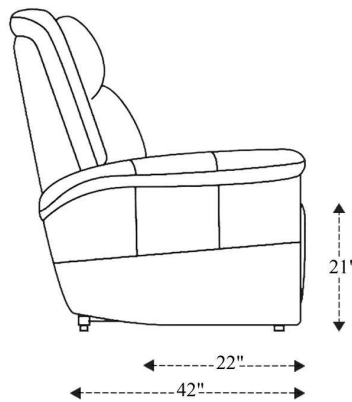

Zero Gravity Power Reclining Sofa P3

Overall Dimensions	88.5" x 42" x 44"
Overall Width	88.5"
Overall Depth	42"
Overall Height	44"
Overall Weight	306.9 lbs.
Fully Reclined	71"
Distance from Wall	7.5"
Back of Seat to end of Chaise	45"
Leg Height <small>(Distance from Foot Rest to Floor in Full Recline)</small>	26"
Head Height <small>(Distance from Headrest to Floor in Full Recline)</small>	29"

Seat Width	23"
Seat Depth	22"
Seat Height	21"
Arm Width	9"
Arm Depth	23"
Arm Height	26"
Back Width	26"
Back Height	28"
Headrest Extended from Back	6"

Zero Gravity Power Reclining Tilt Console Loveseat P3

Overall Dimensions	77" x 42" x 44"
Overall Width	77"
Overall Depth	42"
Overall Height	44"
Overall Weight	270.6 lbs.
Fully Reclined	71"
Distance from Wall	7.5"
Back of Seat to end of Chaise	45"
Leg Height (Distance from Foot Rest to Floor in Full Recline)	26"
Head Height (Distance from Headrest to Floor in Full Recline)	29"

Seat Width	23"
Seat Depth	22"
Seat Height	21"
Arm Width	9"
Arm Depth	23"
Arm Height	26"
Back Width	26"
Back Height	28"
Headrest Extended from Back	6"

Zero Gravity Power Recliner P3

Overall Dimensions	41.5" x 42" x 44"
Overall Width	41.5"
Overall Depth	42"
Overall Height	44"
Overall Weight	143 lbs.
Fully Reclined	71"
Distance from Wall	7.5"
Back of Seat to end of Chaise	45"
Leg Height (Distance from Foot Rest to Floor in Full Recline)	26"
Head Height (Distance from Headrest to Floor in Full Recline)	29"