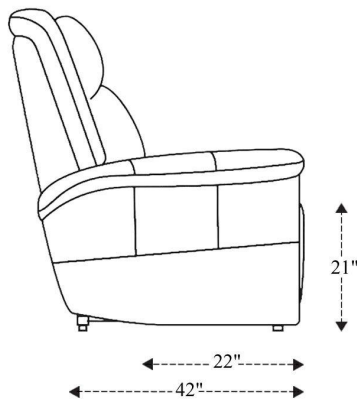

Zero Gravity Power Reclining Sofa P3

Overall Dimensions	88.5" x 42" x 44"
Overall Width	88.5"
Overall Depth	42"
Overall Height	44"
Overall Weight	306.9 lbs.
Fully Reclined	71"
Distance from Wall	7.5"
Back of Seat to end of Chaise	45"
Leg Height <small>(Distance from Foot Rest to Floor in Full Recline)</small>	26"
Head Height <small>(Distance from Headrest to Floor in Full Recline)</small>	29"

Seat Width	23"
Seat Depth	22"
Seat Height	21"
Arm Width	9"
Arm Depth	23"
Arm Height	26"
Back Width	26"
Back Height	28"
Headrest Extended from Back	6"

Zero Gravity Power Reclining Tilt Console Loveseat P3

Overall Dimensions	77" x 42" x 44"
Overall Width	77"
Overall Depth	42"
Overall Height	44"
Overall Weight	270.6 lbs.
Fully Reclined	71"
Distance from Wall	7.5"
Back of Seat to end of Chaise	45"
Leg Height (Distance from Foot Rest to Floor in Full Recline)	26"
Head Height (Distance from Headrest to Floor in Full Recline)	29"

Seat Width	23"
Seat Depth	22"
Seat Height	21"
Arm Width	9"
Arm Depth	23"
Arm Height	26"
Back Width	26"
Back Height	28"
Headrest Extended from Back	6"

Zero Gravity Power Recliner P3

Overall Dimensions	41.5" x 42" x 44"
Overall Width	41.5"
Overall Depth	42"
Overall Height	44"
Overall Weight	143 lbs.
Fully Reclined	71"
Distance from Wall	7.5"
Back of Seat to end of Chaise	45"
Leg Height (Distance from Foot Rest to Floor in Full Recline)	26"
Head Height (Distance from Headrest to Floor in Full Recline)	29"