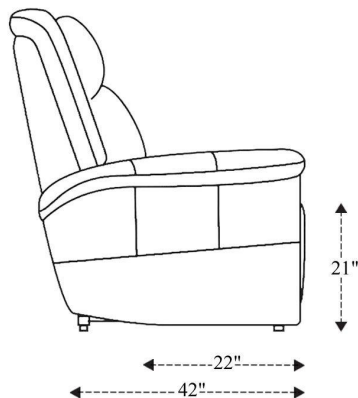

Zero Gravity Power Reclining Sofa P3

Overall Dimensions	88.5" x 42" x 44"
Overall Width	88.5"
Overall Depth	42"
Overall Height	44"
Overall Weight	306.9 lbs.
Fully Reclined	71"
Distance from Wall	7.5"
Back of Seat to end of Chaise	45"
Leg Height <small>(Distance from Foot Rest to Floor in Full Recline)</small>	26"
Head Height <small>(Distance from Headrest to Floor in Full Recline)</small>	29"

Seat Width	23"
Seat Depth	22"
Seat Height	21"
Arm Width	9"
Arm Depth	23"
Arm Height	26"
Back Width	26"
Back Height	28"
Headrest Extended from Back	6"

Zero Gravity Power Reclining Tilt Console Loveseat P3

Overall Dimensions	77" x 42" x 44"
Overall Width	77"
Overall Depth	42"
Overall Height	44"
Overall Weight	270.6 lbs.
Fully Reclined	71"
Distance from Wall	7.5"
Back of Seat to end of Chaise	45"
Leg Height (Distance from Foot Rest to Floor in Full Recline)	26"
Head Height (Distance from Headrest to Floor in Full Recline)	29"

Seat Width	23"
Seat Depth	22"
Seat Height	21"
Arm Width	9"
Arm Depth	23"
Arm Height	26"
Back Width	26"
Back Height	28"
Headrest Extended from Back	6"

Zero Gravity Power Recliner P3

Overall Dimensions	41.5" x 42" x 44"
Overall Width	41.5"
Overall Depth	42"
Overall Height	44"
Overall Weight	143 lbs.
Fully Reclined	71"
Distance from Wall	7.5"
Back of Seat to end of Chaise	45"
Leg Height (Distance from Foot Rest to Floor in Full Recline)	26"
Head Height (Distance from Headrest to Floor in Full Recline)	29"