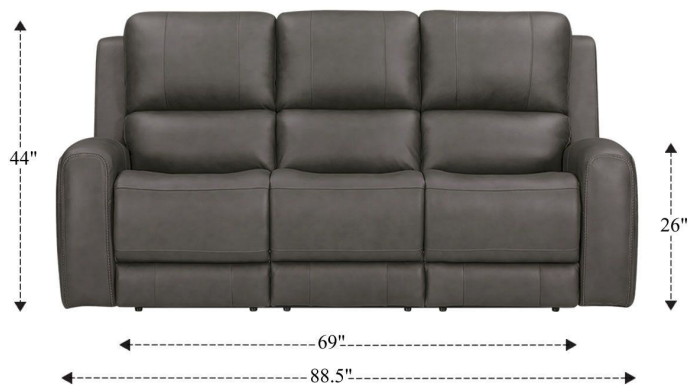

Zero Gravity Power Reclining Sofa P3

Overall Dimensions	88.5" x 42" x 44"
Overall Width	88.5"
Overall Depth	42"
Overall Height	44"
Overall Weight	306.9 lbs.
Fully Reclined	71"
Distance from Wall	7.5"
Back of Seat to end of Chaise	45"
Leg Height <small>(Distance from Foot Rest to Floor in Full Recline)</small>	26"
Head Height <small>(Distance from Headrest to Floor in Full Recline)</small>	29"

Seat Width	23"
Seat Depth	22"
Seat Height	21"
Arm Width	9"
Arm Depth	23"
Arm Height	26"
Back Width	26"
Back Height	28"
Headrest Extended from Back	6"

Zero Gravity Power Reclining Tilt Console Loveseat P3

Overall Dimensions	77" x 42" x 44"
Overall Width	77"
Overall Depth	42"
Overall Height	44"
Overall Weight	270.6 lbs.
Fully Reclined	71"
Distance from Wall	7.5"
Back of Seat to end of Chaise	45"
Leg Height (Distance from Foot Rest to Floor in Full Recline)	26"
Head Height (Distance from Headrest to Floor in Full Recline)	29"

Seat Width	23"
Seat Depth	22"
Seat Height	21"
Arm Width	9"
Arm Depth	23"
Arm Height	26"
Back Width	26"
Back Height	28"
Headrest Extended from Back	6"

Zero Gravity Power Recliner P3

Overall Dimensions	41.5" x 42" x 44"
Overall Width	41.5"
Overall Depth	42"
Overall Height	44"
Overall Weight	143 lbs.
Fully Reclined	71"
Distance from Wall	7.5"
Back of Seat to end of Chaise	45"
Leg Height (Distance from Foot Rest to Floor in Full Recline)	26"
Head Height (Distance from Headrest to Floor in Full Recline)	29"