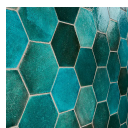

PRODUCT GALLERY