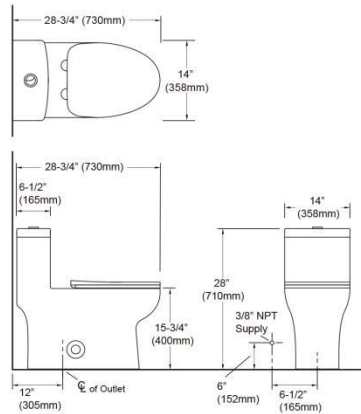

Sinber Toilet BTL00010-OL

Net Weight: 103.6lb

BTL00010-OL Dual-Flush Elongated One-Piece Toilet			
Installation Type	Floor mounted	Flush Type	Dual
Primary Material	Ceramic	Finish	White
Bowl Shape	Elongated	Flush Valve Included	Yes
Tank Lever Included	Yes	Trip Lever Placement	Top
Skirted	Yes	Bolt Caps Included	Yes
Maximum Gallons Per Flush	1.28 gallons per minute	Closet/Johni Bolts Included	Yes
Wax Ring Kit Included	Yes	Overall	28" H x 28" D
cUPC Certificates	Yes	Supplier Intended and Approved Use	Residential Use; Non Residential Use
Installation Required	Yes	Warranty	Lifetime Limited