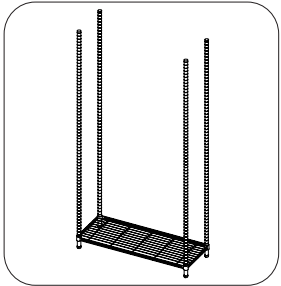

honey•can•do

5-tier shelving unit

- | | |
|-----------|-----------|
| SHF-01442 | SHF-09141 |
| SHF-01443 | SHF-09366 |
| SHF-01573 | SHF-09623 |
| SHF-01912 | SHF-09627 |
| SHF-01913 | SHF-09680 |
| SHF-01914 | SHF-09685 |
| SHF-06831 | SHF-09686 |
| SHF-06832 | |

PARTS LIST

PART/ILLUSTRATION	(QTY)	DESCRIPTION
-------------------	-------	-------------

A

(5) shelf

B

(20) shelf support clips

C

(4) leveler feet

D

(4) top uprights

E

(4) bottom uprights

F

(4) connectors

G

packaging

ASSEMBLY

1

- look for ridge inside clip
- snap into ridge on pole
- firmly push down shelves

ASSEMBLY

2

- look for ridge inside clip
- snap into ridge on pole
- firmly push down shelves

ASSEMBLY

3