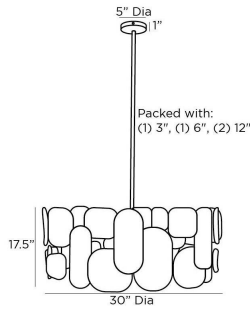

ARTERIO RS

RONALDO CHANDELIER

85038

H: 24.5 IN, Dia: 30.00 IN

Natural Rattan

Earthy natural rattan is translated into an elevated drum-shade silhouette. Our Ronaldo is crafted in layers of pillowed forms, creating a sculptural effect. The accent radiates a warm glow as light filters through the basket-weave construction. Antique brass iron forms the chandelier's framework and pipes. Finish will vary.

APPEARANCE

Material	Rattan, Iron
Finish	Natural, Antique Brass
Finish Will Vary	Yes
Top Coat/Sealant	No

DIMENSIONS

Canopy	H: 1 IN, Dia: 5.00 IN
Chandelier	H: 17.5 IN, Dia: 30.00 IN
Minimum Hanging	H: 24.5 IN
Max Hanging Height	54.5 in

WIRING

Rating	Indoor Only
Cord	10 FT, Clear/Silver, SVT
Socket	6, Type A - E26
Maximum Watt	60
Voltage	110-120 V

CERTIFICATIONS

Certifications	Mexico, United Arab Emirates, European Union, United States, Canada, Australia
----------------	--

COMPLIANCY

UL/ETL	Yes
CB	Yes
RoHS	Yes

SHIPPING

Shipping Requirements	TruckShip
Product Weight	10 lbs
Gross Weight 1	18 lbs
Shipping Box 1	H: 33.5 IN, L: 33.5 IN, W: 14.2 IN

ADDITIONAL INFO

Features	Sustainable
----------	-------------