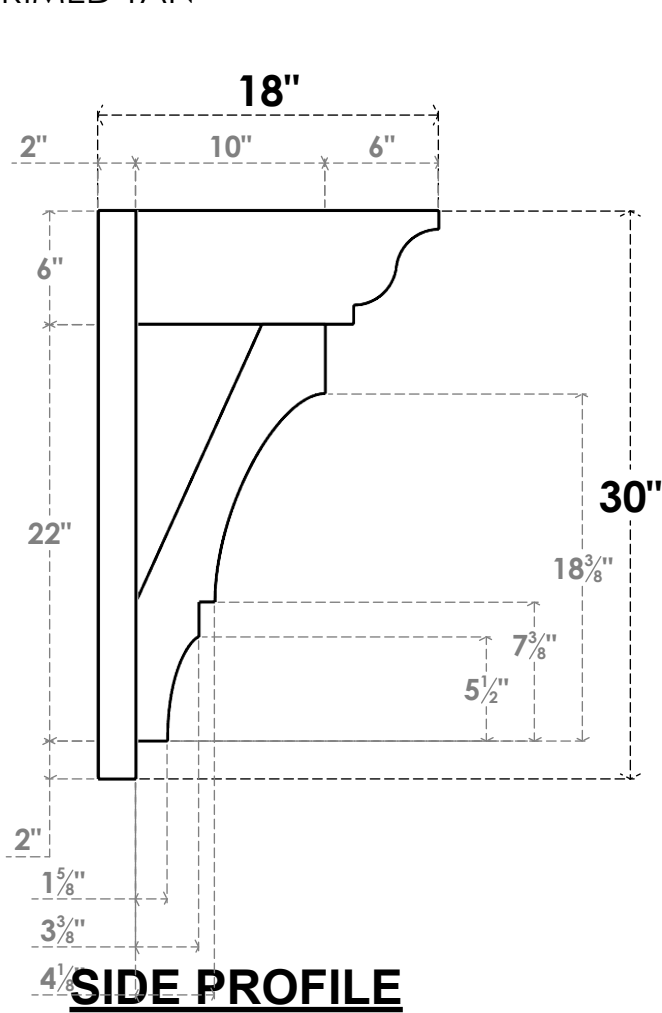

**ITEM NUMBER: OUTUROC060X080X18000X30000X060X020X060BOA04RCPR**

6"W TOP X 8"W BACK X 18"D X 30"H X 6"T TOP X 2"T BACK TIMBERTHANE ROUGH CEDAR BALBOA FAUX WOOD OPEN OUTLOOKER, TRADITIONAL TOP AND BLOCK BACK, 6"W CLOSED BRACE, PRIMED TAN

**ISOMETRIC**

GENERATED DATE : 07/05/2023

EKENA MILLWORK  
2300 WEST MAIN ST.  
CLARKSVILLE, TX 75426  
TOLL FREE: 866-607-0453  
WWW.EKENAMILLWORK.COM

- NOTES
1. INSTALLATION TO BE COMPLETED IN ACCORDANCE WITH MANUFACTURER'S SPECIFICATIONS.
  2. DRAWING MAY NOT BE TO SCALE
  3. THIS DRAWING IS INTENDED FOR DESIGN AND PLANNING PURPOSES ONLY.
  4. ALL INFORMATION CONTAINED HEREIN WAS CURRENT AT THE TIME OF DEVELOPMENT BUT MUST BE REVIEWED AND APPROVED BY THE PRODUCT MANUFACTURER TO BE CONSIDERED ACCURATE.
  5. TIMBERTHANE ARCHITECTURAL PRODUCTS ARE MADE FROM HIGH DENSITY URETHANE AND COME FACTORY PRIMED