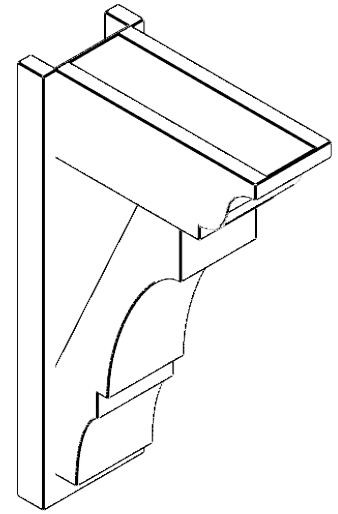

**ITEM NUMBER: OUTUROC060X080X18000X30000X060X020X060BOA04RCPR**

6"W TOP X 8"W BACK X 18"D X 30"H X 6"T TOP X 2"T BACK TIMBERTHANE ROUGH CEDAR BALBOA FAUX WOOD OPEN OUTLOOKER, TRADITIONAL TOP AND BLOCK BACK, 6"W CLOSED BRACE, PRIMED TAN

**ISOMETRIC**

GENERATED DATE : 07/05/2023

EKENA MILLWORK  
2300 WEST MAIN ST.  
CLARKSVILLE, TX 75426  
TOLL FREE: 866-607-0453  
WWW.EKENAMILLWORK.COM

- NOTES
1. INSTALLATION TO BE COMPLETED IN ACCORDANCE WITH MANUFACTURER'S SPECIFICATIONS.
  2. DRAWING MAY NOT BE TO SCALE
  3. THIS DRAWING IS INTENDED FOR DESIGN AND PLANNING PURPOSES ONLY.
  4. ALL INFORMATION CONTAINED HEREIN WAS CURRENT AT THE TIME OF DEVELOPMENT BUT MUST BE REVIEWED AND APPROVED BY THE PRODUCT MANUFACTURER TO BE CONSIDERED ACCURATE.
  5. TIMBERTHANE ARCHITECTURAL PRODUCTS ARE MADE FROM HIGH DENSITY URETHANE AND COME FACTORY PRIMED