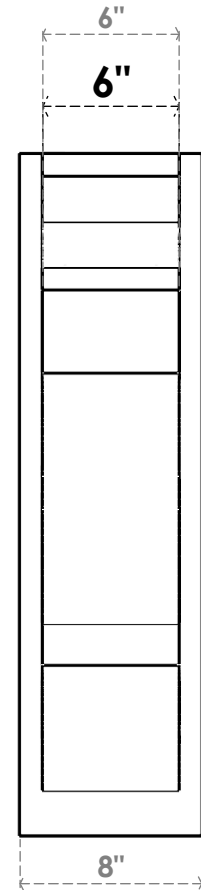

**ITEM NUMBER: OUTUROC060X080X18000X30000X060X020X060BOA04RCPR**

6"W TOP X 8"W BACK X 18"D X 30"H X 6"T TOP X 2"T BACK TIMBERTHANE ROUGH CEDAR BALBOA FAUX WOOD OPEN OUTLOOKER, TRADITIONAL TOP AND BLOCK BACK, 6"W CLOSED BRACE, PRIMED TAN

**ISOMETRIC**

GENERATED DATE : 07/05/2023

EKENA MILLWORK  
2300 WEST MAIN ST.  
CLARKSVILLE, TX 75426  
TOLL FREE: 866-607-0453  
WWW.EKENAMILLWORK.COM

- NOTES
1. INSTALLATION TO BE COMPLETED IN ACCORDANCE WITH MANUFACTURER'S SPECIFICATIONS.
  2. DRAWING MAY NOT BE TO SCALE
  3. THIS DRAWING IS INTENDED FOR DESIGN AND PLANNING PURPOSES ONLY.
  4. ALL INFORMATION CONTAINED HEREIN WAS CURRENT AT THE TIME OF DEVELOPMENT BUT MUST BE REVIEWED AND APPROVED BY THE PRODUCT MANUFACTURER TO BE CONSIDERED ACCURATE.
  5. TIMBERTHANE ARCHITECTURAL PRODUCTS ARE MADE FROM HIGH DENSITY URETHANE AND COME FACTORY PRIMED