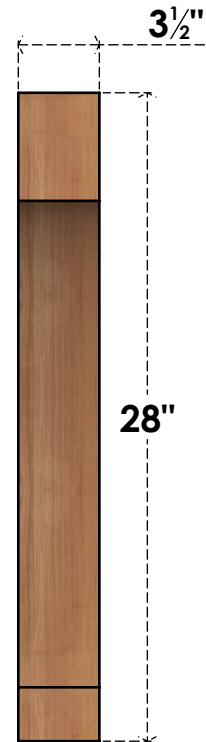

BRC04X20X28IMP00SWR

3 1/2"W X 20"D X 28"H IMPERIAL SMOOTH BRACE, WESTERN RED CEDAR

SIDE

FRONT

EKENA MILLWORK
 2300 WEST MAIN ST.
 CLARKSVILLE, TX 75426
 TOLL FREE: 866-607-0453
 WWW.EKENAMILLWORK.COM

NOTES

1. INSTALLATION TO BE COMPLETED IN ACCORDANCE WITH MANUFACTURER'S SPECIFICATIONS.
2. DRAWING MAY NOT BE TO SCALE
3. THIS DRAWING IS INTENDED FOR DESIGN AND PLANNING PURPOSES ONLY.
4. ALL INFORMATION CONTAINED HEREIN WAS CURRENT AT THE TIME OF DEVELOPMENT BUT MUST BE REVIEWED AND APPROVED BY THE PRODUCT MANUFACTURER TO BE CONSIDERED ACCURATE.
5. PRODUCTS ARE NOT KILN DRIED. THIS ITEM IS UNIQUE AND WILL CONTAIN THE NATURAL VARIATIONS THAT THE WOOD SPECIES OFFERS. THIS MAY RESULT IN VARIATIONS UP TO 1/4"