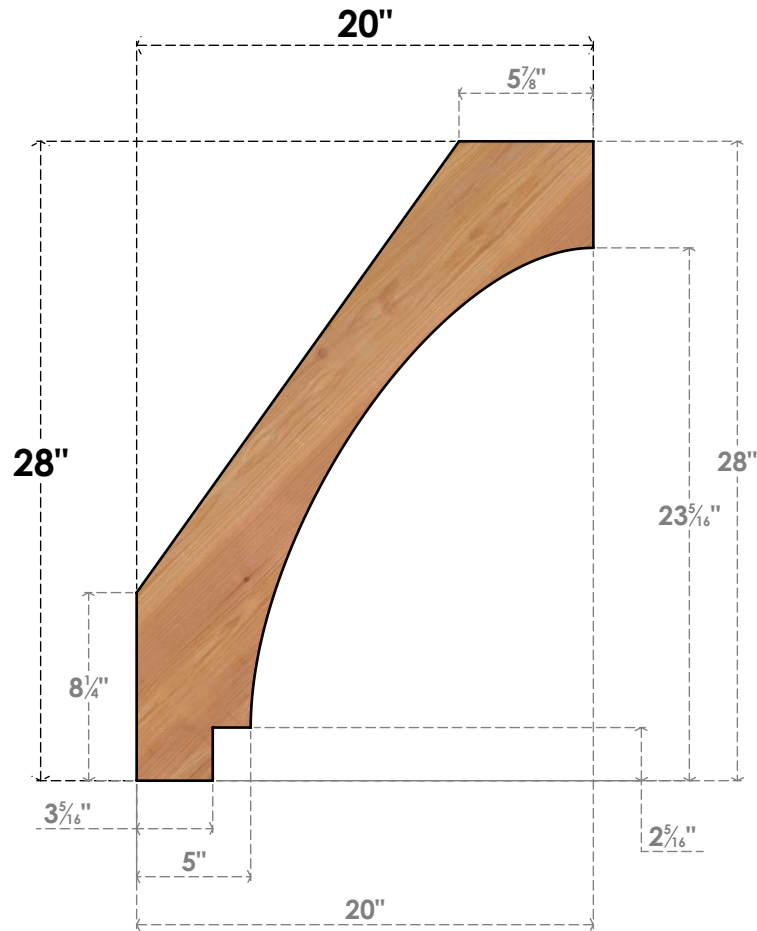

BRC04X20X28IMP00SWR

3 1/2"W X 20"D X 28"H IMPERIAL SMOOTH BRACE, WESTERN RED CEDAR

SIDE

FRONT

EKENA MILLWORK
 2300 WEST MAIN ST.
 CLARKSVILLE, TX 75426
 TOLL FREE: 866-607-0453
 WWW.EKENAMILLWORK.COM

NOTES