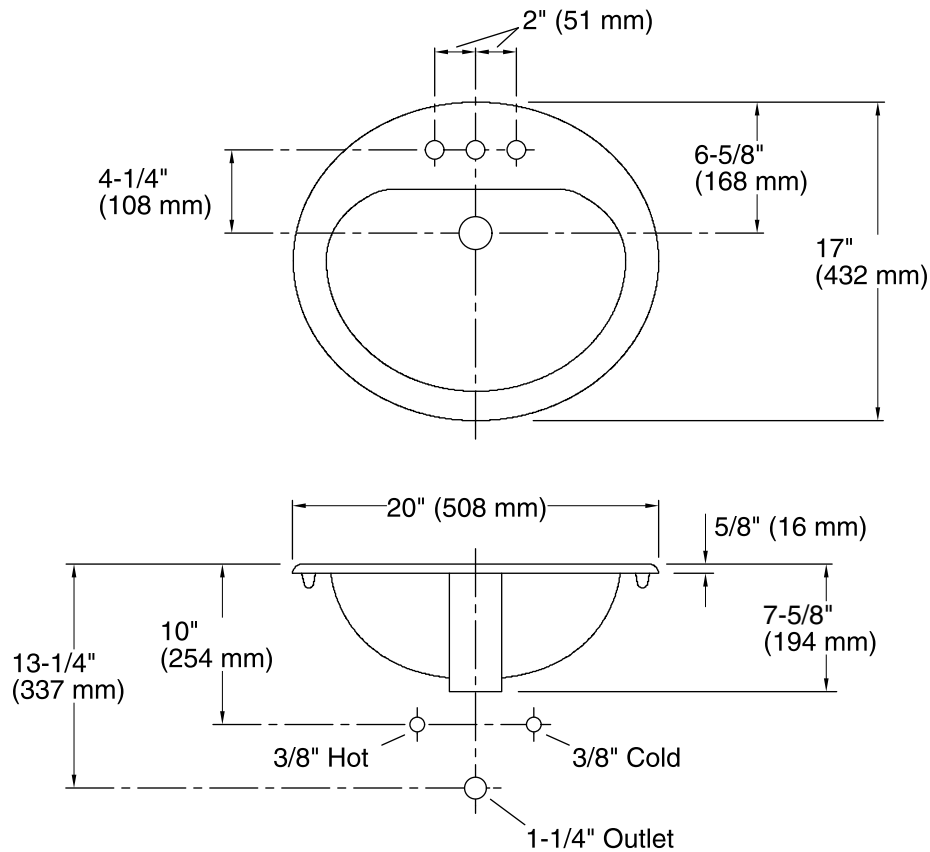

Drop-in Bathroom Sink 75010140

Features

- Drop-in
- Oval basin.
- With overflow.
- 4-inch centers.
- 20" (508 mm) x 17" (432 mm) x 7-5/8" (194 mm)

Material

- Compression-molded from our exclusive solid Vikrell® material.

Available Color/Finishes

Color tiles intended for reference only.

Color	Code	Description
	0	White
	96	KOHLER Biscuit

USA/Canada: 1-800-STERLING (1-800-783-7546)

Kohler Co. reserves the right to make revisions without notice to product specifications.

For the most current Specification Sheet, go to www.sterlingplumbing.com.

8-17-2018 10:51

Technical Information

All product dimensions are nominal.

- Bowl configuration: Single
- Installation: Drop-in
- Bowl area (Only): Length: 15-3/4" (400 mm)
Width: 10-3/4" (273 mm)
Water depth: 4-7/8" (124 mm)
- Number of deck holes: 3
- Drain hole: 1-1/4" (32 mm)
- Template: 1033456-7, required, included

Notes

- Install this product according to the installation instructions.
- Measure your actual product for roughing-in details.