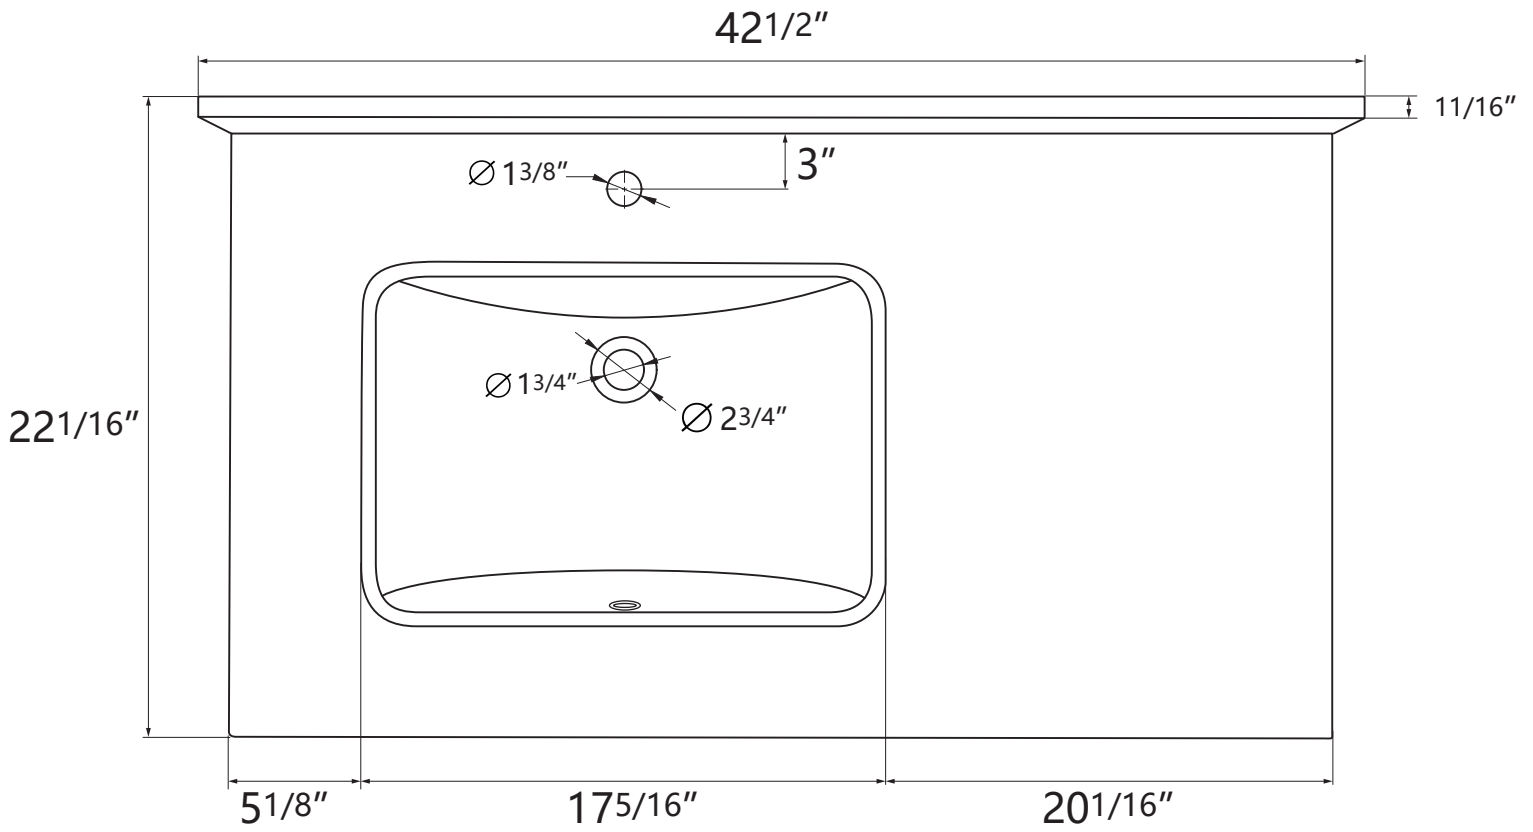

📞 626 679 3588

✉️ support@trendytotesinc.com

📍 162 Atlantic St, Pomona, CA 91768

DIMENSION DETAILS

BATHROOM VANITY TOP

MODEL NBT-CW4222-L

✉️ support@trendytotesinc.com

📞 626 679 3588

PRODUCT
INSTRUCTION
VIDEO

Top View

VANITY SIZE

Front View

Side View