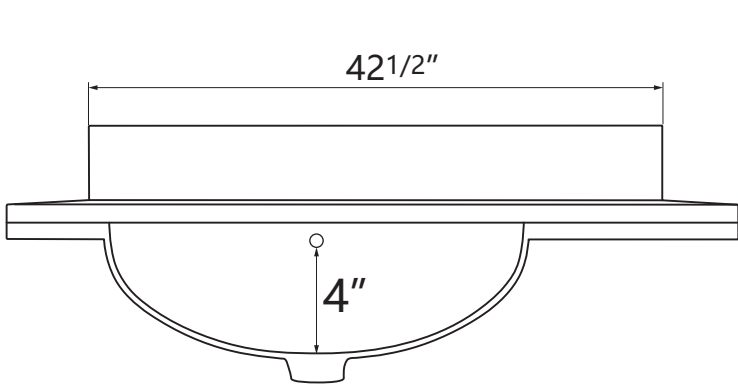

📞 626 679 3588

✉️ support@trendytotesinc.com

📍 162 Atlantic St, Pomona, CA 91768

DIMENSION DETAILS

BATHROOM VANITY TOP

MODEL NBT-CW4222-L

✉️ support@trendytotesinc.com

📞 626 679 3588

PRODUCT
INSTRUCTION
VIDEO

Top View

VANITY SIZE

Front View

Side View