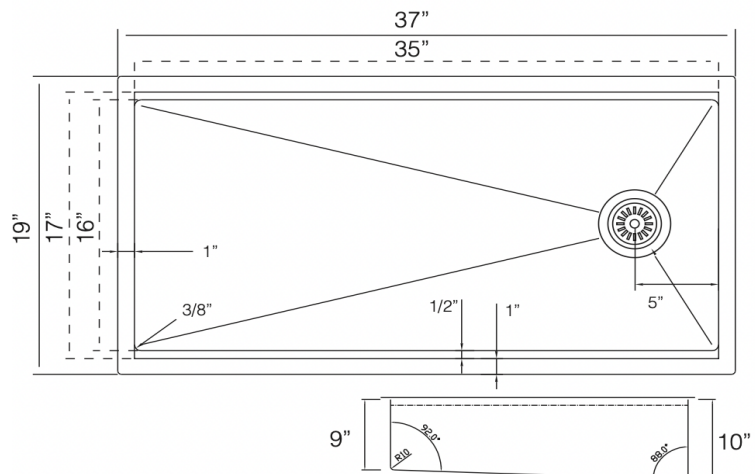

Warranty

SinkDepot Limited Lifetime Warranty
see website for details
www.sinkdepot.net

SinkDepot Customer Service

1-844-867-9376 | sales@sinkdepot.net