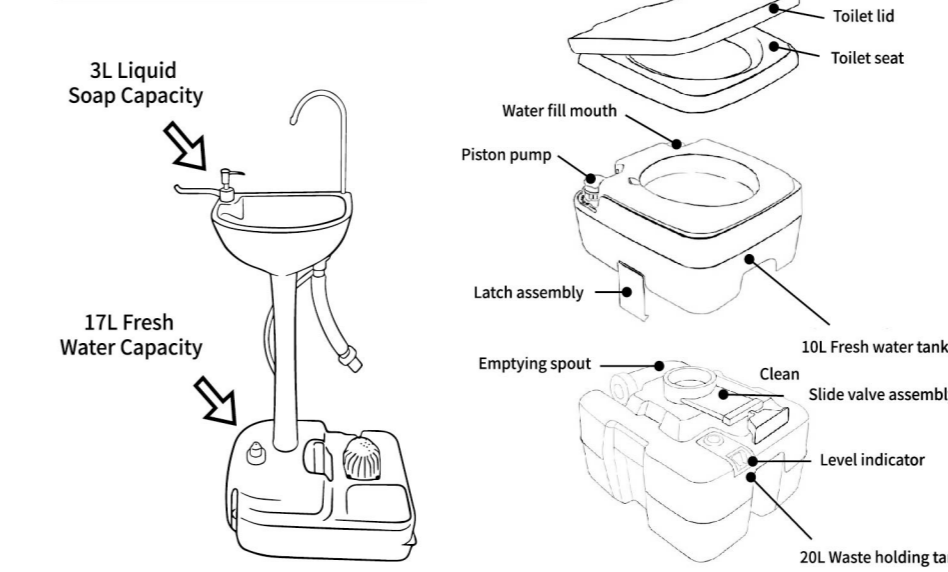

## ASSEMBLY INSTRUCTIONS

## ASSEMBLY INSTRUCTIONS

Portable Toilet  
Portable Handwash Stand

Product specification:  
(SKU: BFTLPT-3009)

Portable handwash stand		20L PT portable toilet	
size	50.5* 33* 103cm	size	41* 36* 42cm
Fresh water tank	17L	10L fresh water tank	
Fresh water tank	2.5-3L	20L waste water tank	
Foot pump ability	200ml	Piston pump ability	120ml
Liquid soap dispenser ability	1ml	Level indicator and air release valve, emptying spout on waste water tank	

## ASSEMBLY INSTRUCTIONS

- Tip:**
- Please always assemble according to the instruction.
  - Base tank can be fixed on the ground through four holes at the corner if necessary.

### Product List

Wash basin	x1
Column	x1
Base water tank	x1
Parts package	x1
BFTLPT-1003 Toilet	x1