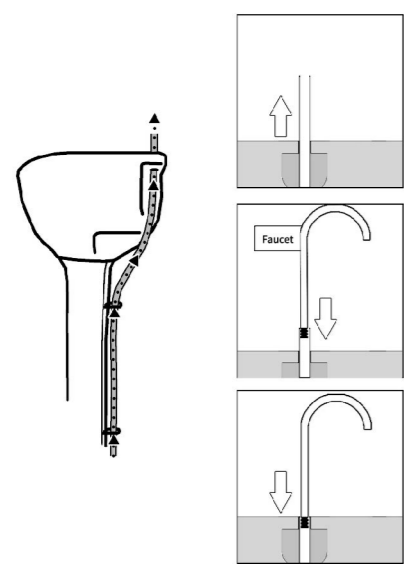

### Product List

Wash basin	x1
Column	x1
Base water tank	x1
Parts package	x1
BFTLPT-1003 Toilet	x1

## ASSEMBLY INSTRUCTIONS

### Assembly Instructions

- A**
- Screw the column to the fixed point

- B**
- Install the washbasin onto the column

## ASSEMBLY INSTRUCTIONS

- C**
- Install the water pipe and faucet

- E** Install the toilet

- Place on smooth ground.
- Ensure all latches are locked.
- Ensure the waste holding tank is assembled correctly and the cap is screwed on correctly.
- Bearing weight limit is no more than 200 kg.
- Do not lean on seat cover when using.