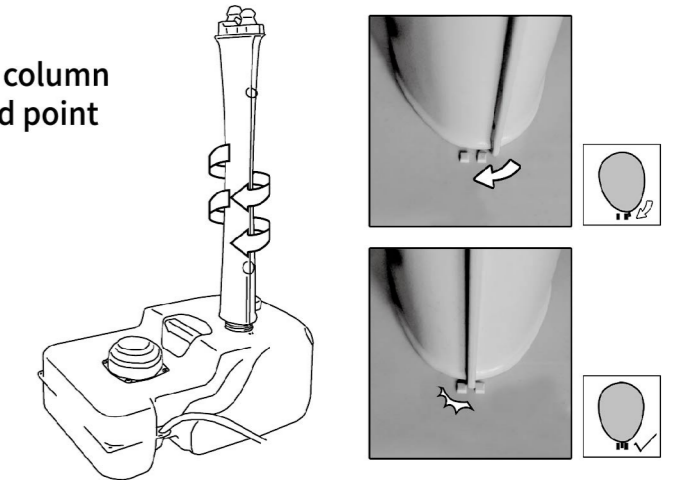

ASSEMBLY INSTRUCTIONS

Assembly Instructions

1. **A**
2. Screw the column to the fixed point