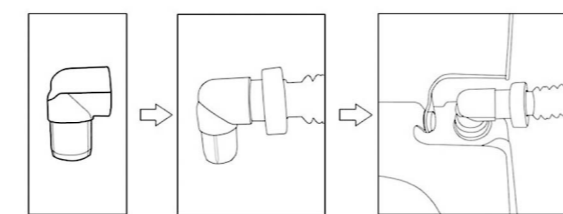

ASSEMBLY INSTRUCTIONS

1. **F** Connect the toilet