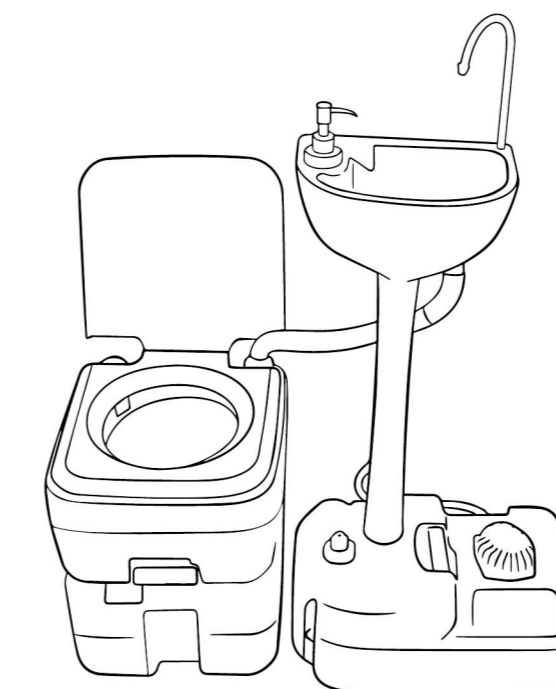

ASSEMBLY INSTRUCTIONS