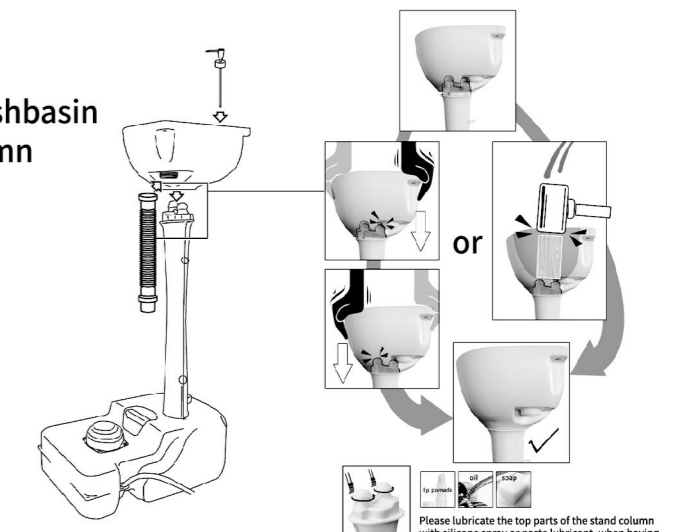

## ASSEMBLY INSTRUCTIONS

- Tip:**
- Please always assemble according to the instruction.
  - Base tank can be fixed on the ground through four holes at the corner if necessary.

### Product List

Wash basin	x1
Column	x1
Base water tank	x1
Parts package	x1
BFTLPT-1003 Toilet	x1

## ASSEMBLY INSTRUCTIONS

### Assembly Instructions

- A**
- Screw the column to the fixed point

- B**
- Install the washbasin onto the column