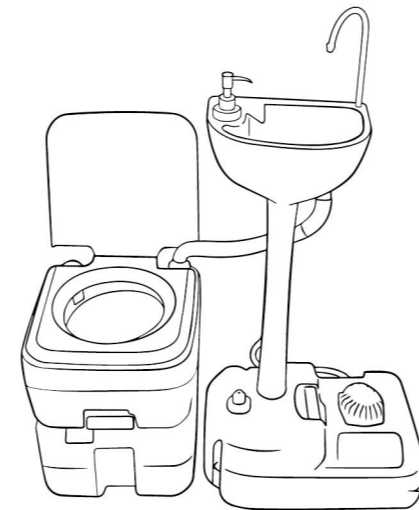

## ASSEMBLY INSTRUCTIONS

Portable Toilet  
Portable Handwash Stand

Product specification:  
(SKU: BFTLPT-3009)

Portable handwash stand		20L PT portable toilet	
size	50.5* 33* 103cm	size	41* 36* 42cm
Fresh water tank	17L	10L fresh water tank	
Fresh water tank	2.5-3L	20L waste water tank	
Foot pump ability	200ml	Piston pump ability	120ml
Liquid soap dispenser ability	1ml	Level indicator and air release valve, emptying spout on waste water tank	