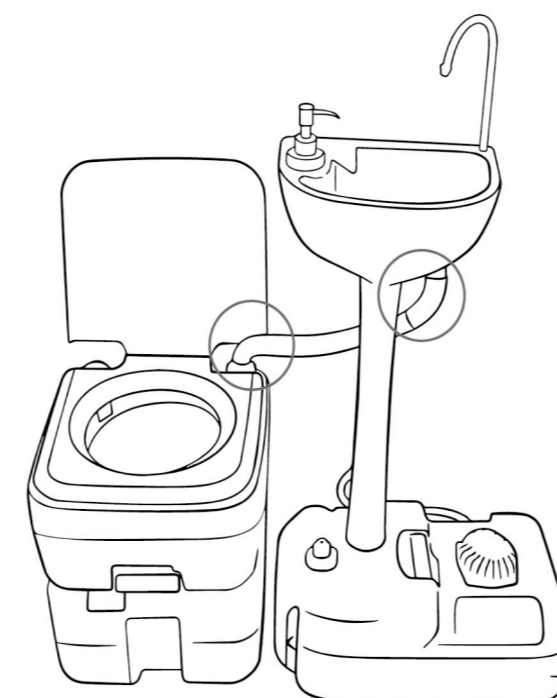

ASSEMBLY INSTRUCTIONS

1. **F** Connect the toilet