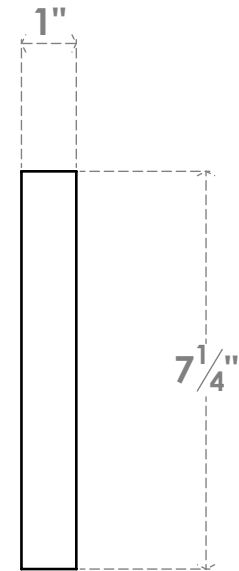

ITEM NUMBER: S4S54X8X96SWPV

7 1/4"W X 1"T X 96"L S4S BOARD, PVC

FRONT PROFILE

SIDE PROFILE

EKENA MILLWORK
2300 WEST MAIN ST.
CLARKSVILLE, TX 75426
TOLL FREE: 866-607-0453
WWW.EKENAMILLWORK.COM

NOTES

1. INSTALLATION TO BE COMPLETED IN ACCORDANCE WITH MANUFACTURER'S SPECIFICATIONS.
2. DRAWING MAY NOT BE TO SCALE
3. THIS DRAWING IS INTENDED FOR DESIGN AND PLANNING PURPOSES ONLY.
4. ALL INFORMATION CONTAINED HEREIN WAS CURRENT AT THE TIME OF DEVELOPMENT BUT MUST BE REVIEWED AND APPROVED BY THE PRODUCT MANUFACTURER TO BE CONSIDERED ACCURATE.